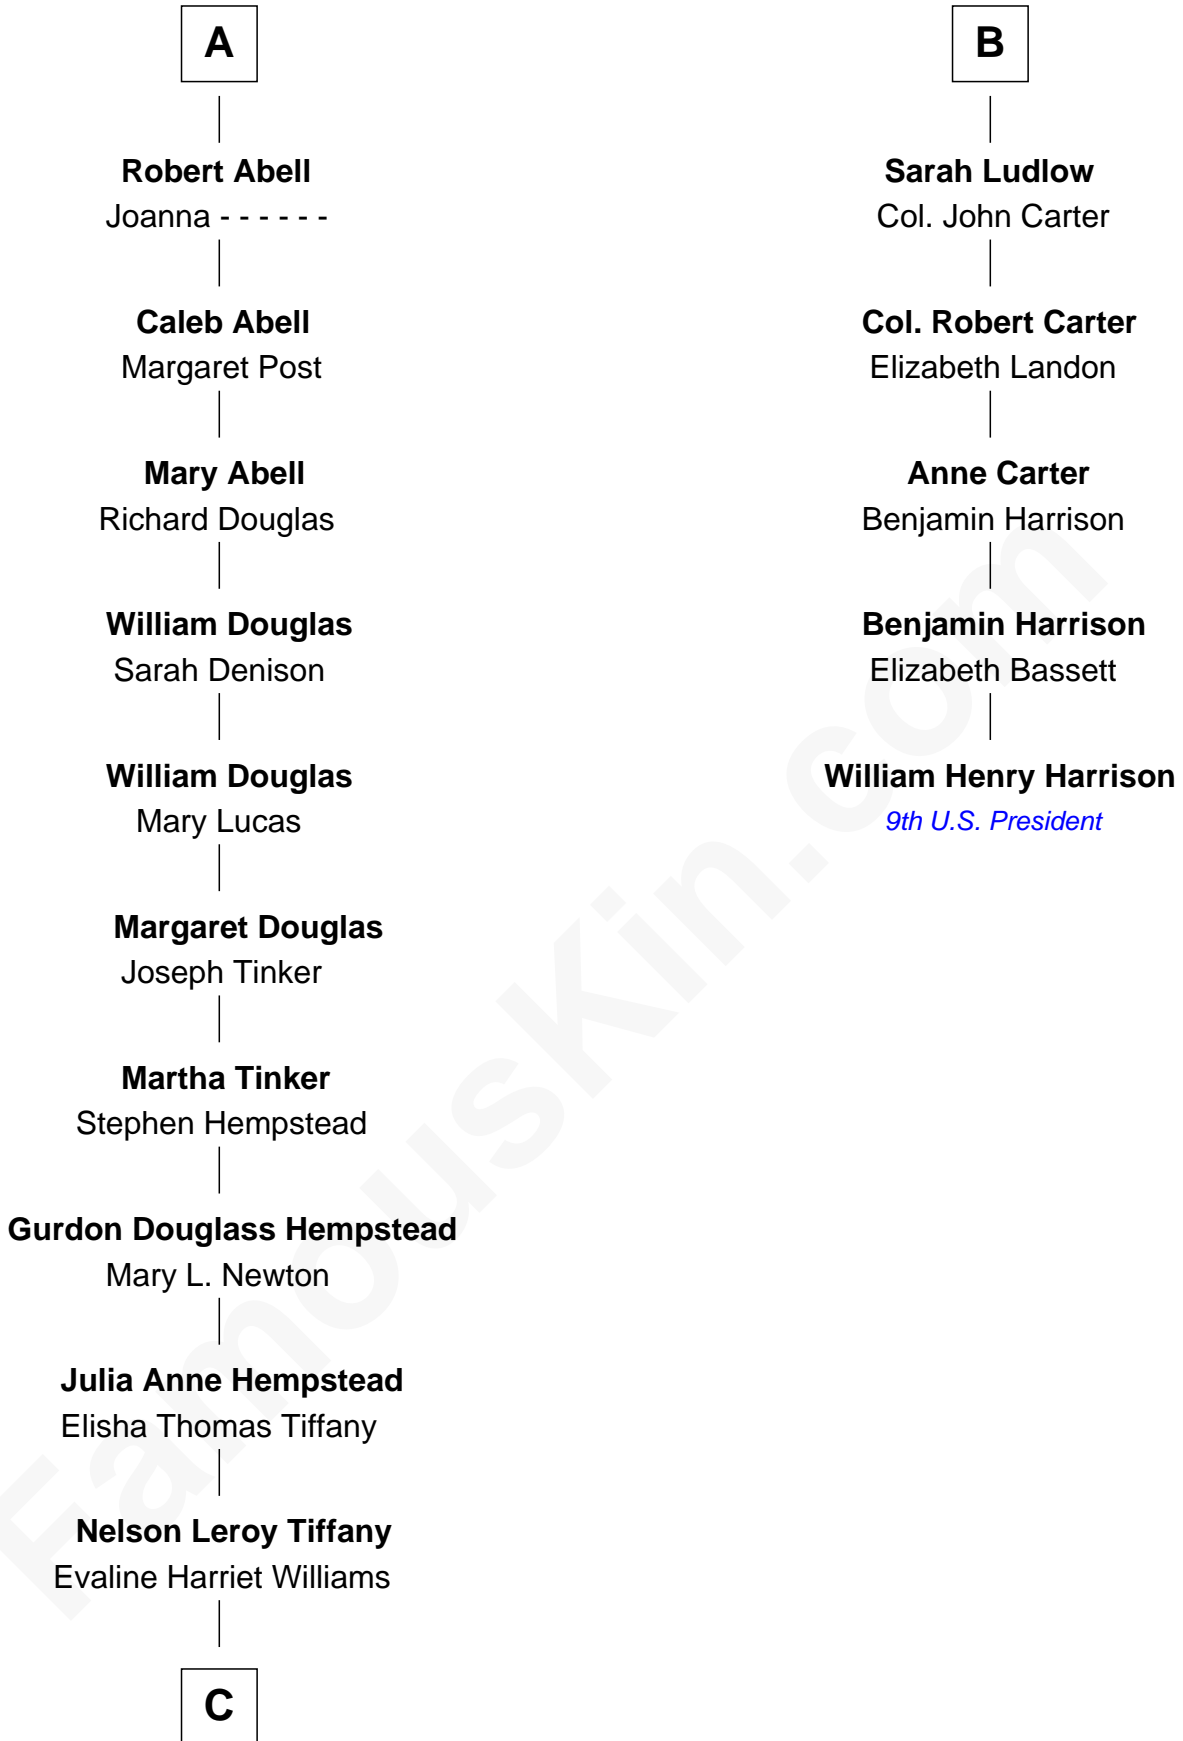

FamousKin.com Relationship Chart of

Richard Gere

Movie Actor

11th cousin 8 times removed of

William Henry Harrison

9th U.S. President

Sir Walter Blount

Sancha de Ayala

Sir George Cotton

Mary Onley

Richard Cotton

Mary Mainwaring

Frances Cotton

George Abell

A

Sir Thomas Blount

Margaret de Gresley

Sir Walter Blount

Helena Byron

Sir William Blount

Margaret Echyngam

Elizabeth Blount

Sir Andrews de Windsor

Edith Windsor

George Ludlow

Thomas Ludlow

Jane Pyle

Gabriel Ludlow

Phillis - - - - -

B

C

—
William Stanton Tiffany
Anna Rebecca Stevens