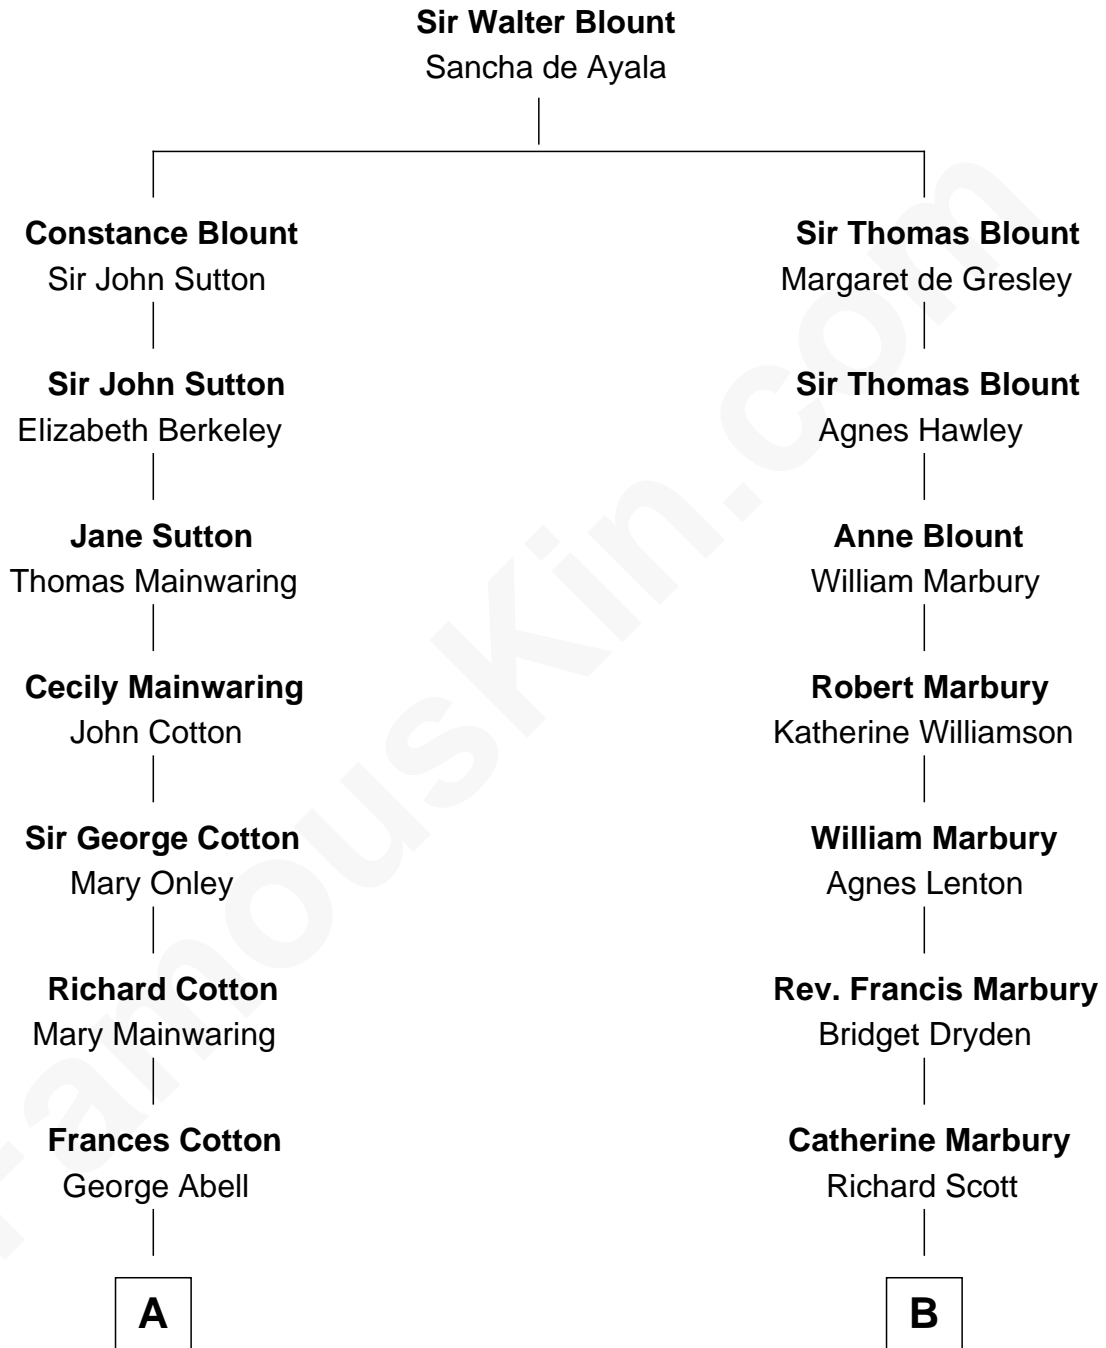

**FamousKin.com**  
**Relationship Chart of**  
**Richard Gere**  
*Movie Actor*

13th cousin 6 times removed of

**Joseph Wharton**  
*Founder of the Wharton School of Business*

**C**

—  
**William Stanton Tiffany**

Anna Rebecca Stevens

—  
**Doris Anna Tiffany**

Homer George Gere

—  
**Richard Gere**

*Movie Actor*

FamousKin.com