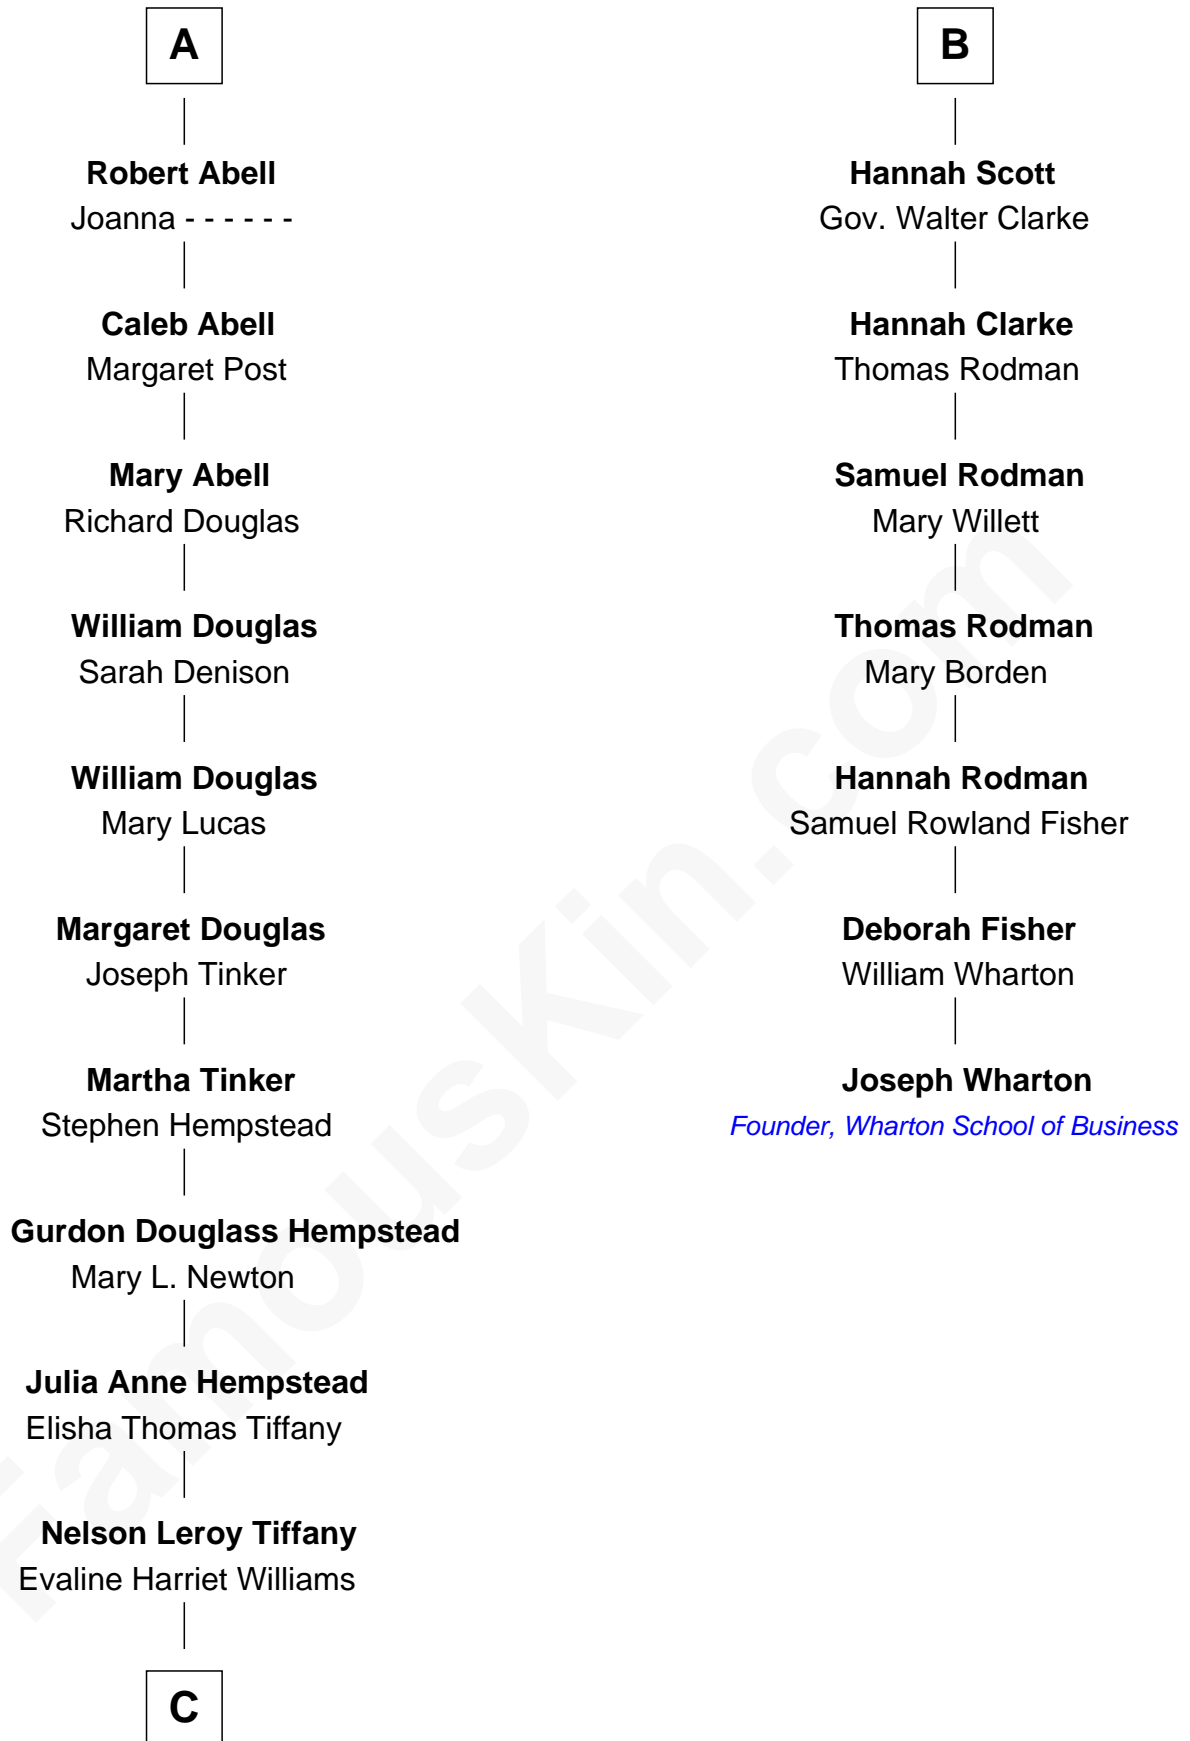

**FamousKin.com**  
**Relationship Chart of**  
**Richard Gere**  
*Movie Actor*

13th cousin 6 times removed of

**Joseph Wharton**  
*Founder of the Wharton School of Business*

**C**

—  
**William Stanton Tiffany**

Anna Rebecca Stevens

—  
**Doris Anna Tiffany**

Homer George Gere

—  
**Richard Gere**

*Movie Actor*

FamousKin.com