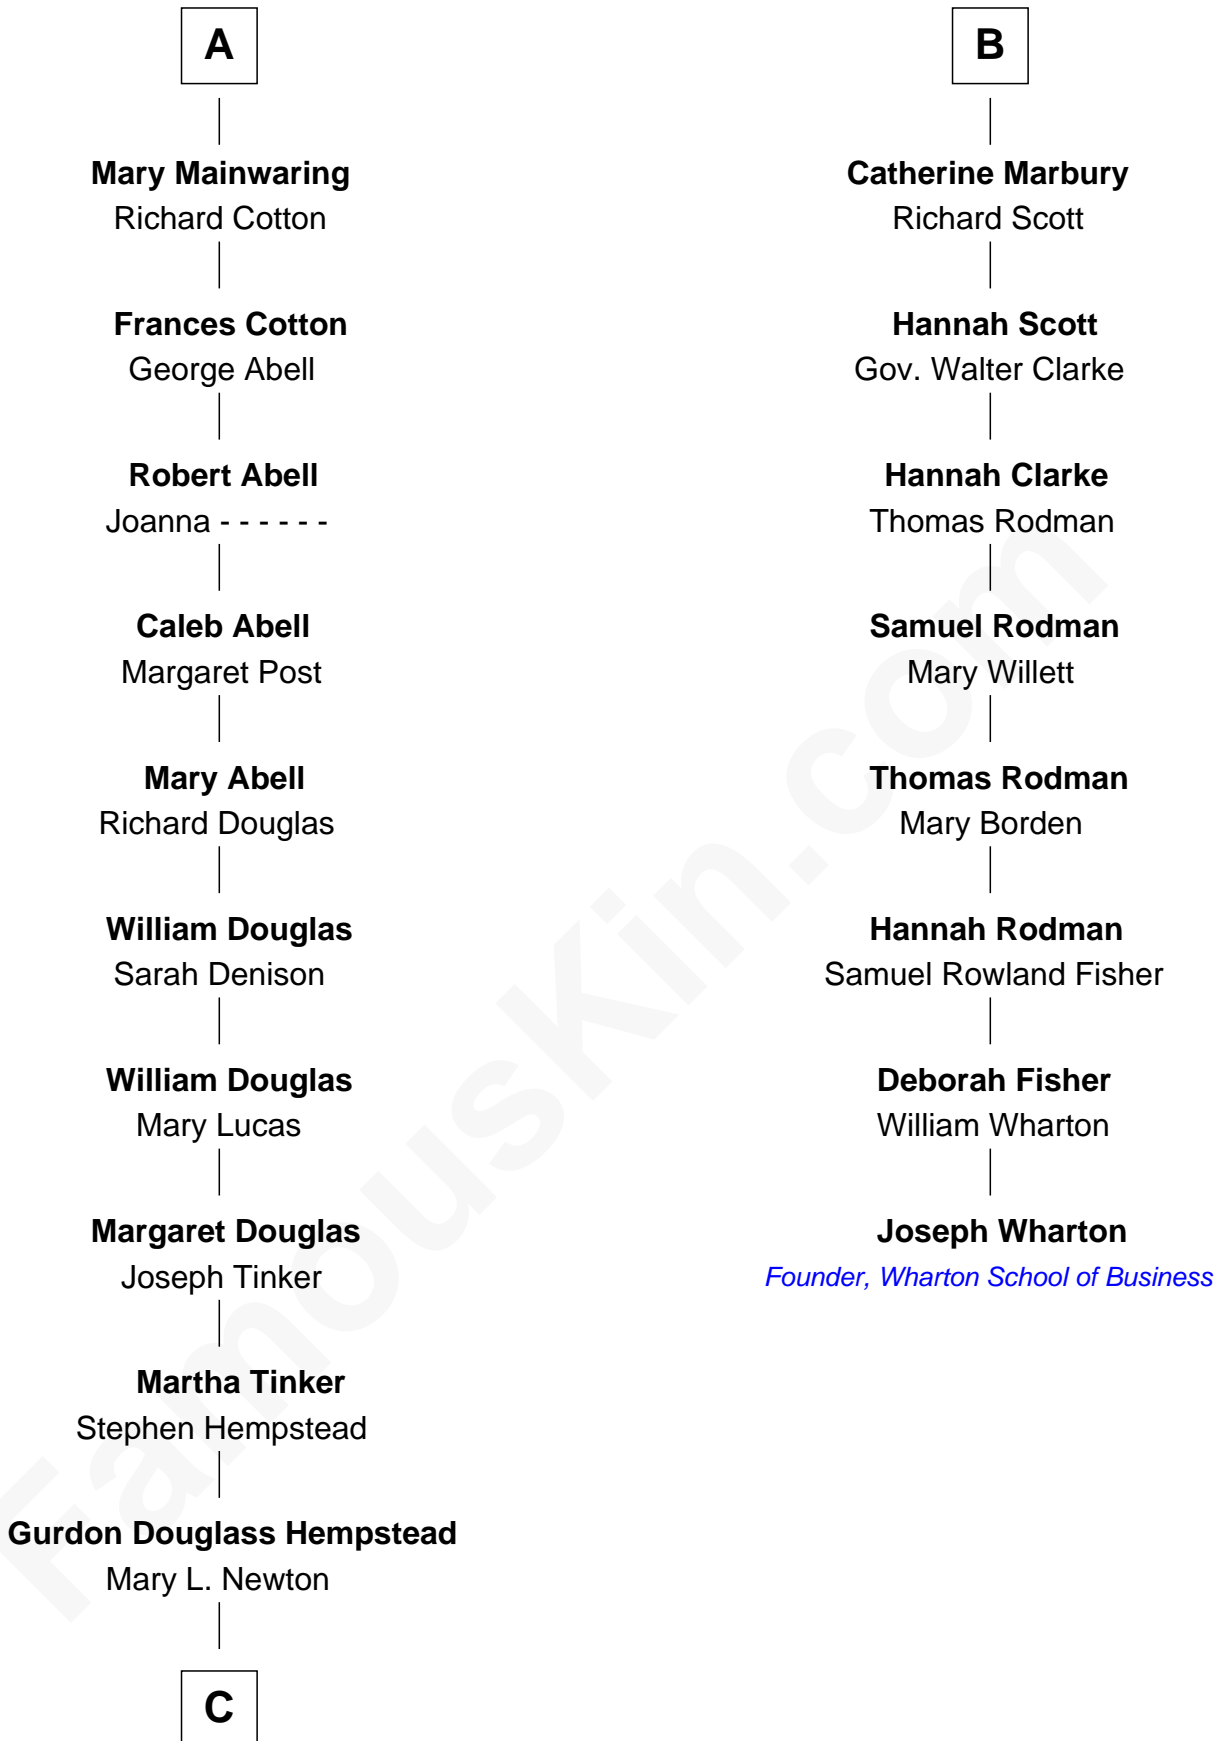

FamousKin.com
Relationship Chart of
Richard Gere
Movie Actor

14th cousin 7 times removed of

Joseph Wharton
Founder of the Wharton School of Business

C

Julia Anne Hempstead

Elisha Thomas Tiffany

Nelson Leroy Tiffany

Evaline Harriet Williams

William Stanton Tiffany

Anna Rebecca Stevens

Doris Anna Tiffany

Homer George Gere

Richard Gere

Movie Actor