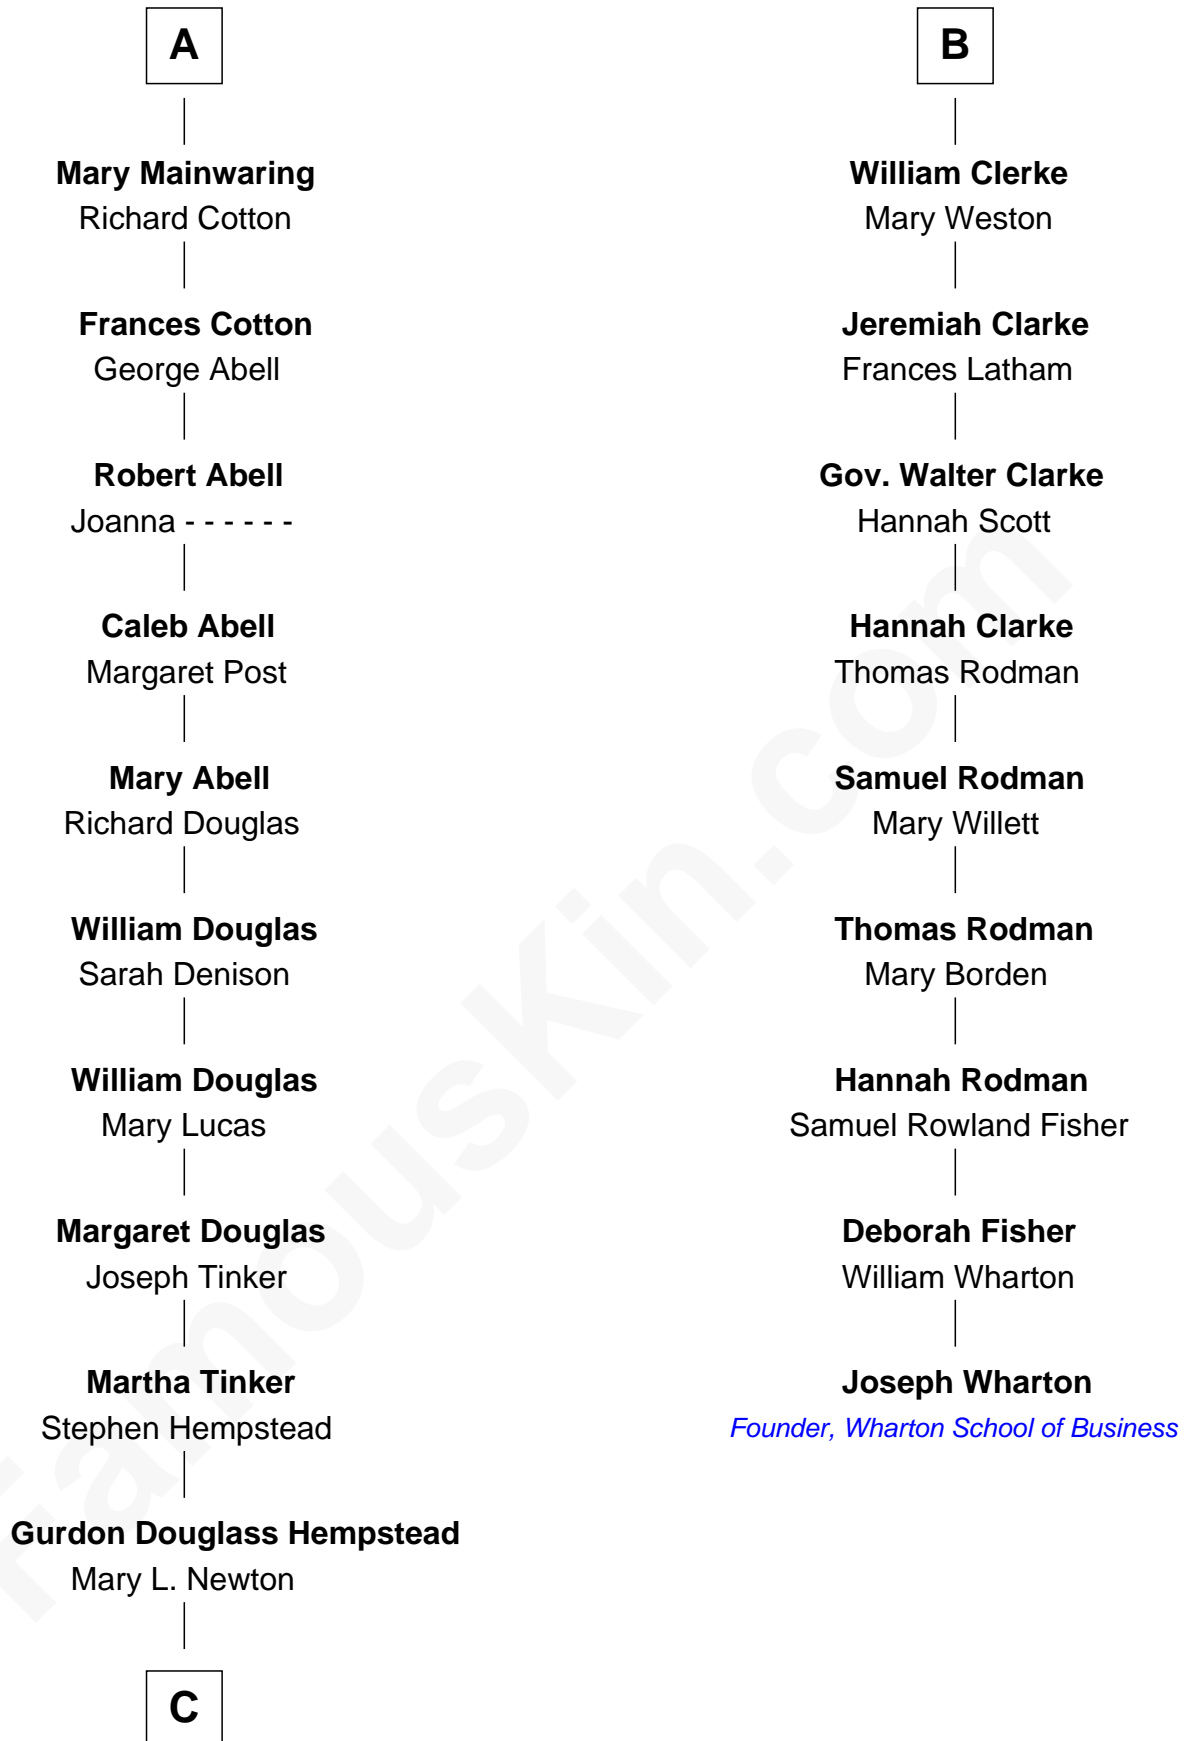

# FamousKin.com Relationship Chart of

**Richard Gere**

*Movie Actor*

15th cousin 6 times removed of

**Joseph Wharton**

*Founder of the Wharton School of Business*

**John de Welles**

Maud de Roos

**C**

**Julia Anne Hempstead**

Elisha Thomas Tiffany

**Nelson Leroy Tiffany**

Evaline Harriet Williams

**William Stanton Tiffany**

Anna Rebecca Stevens

**Doris Anna Tiffany**