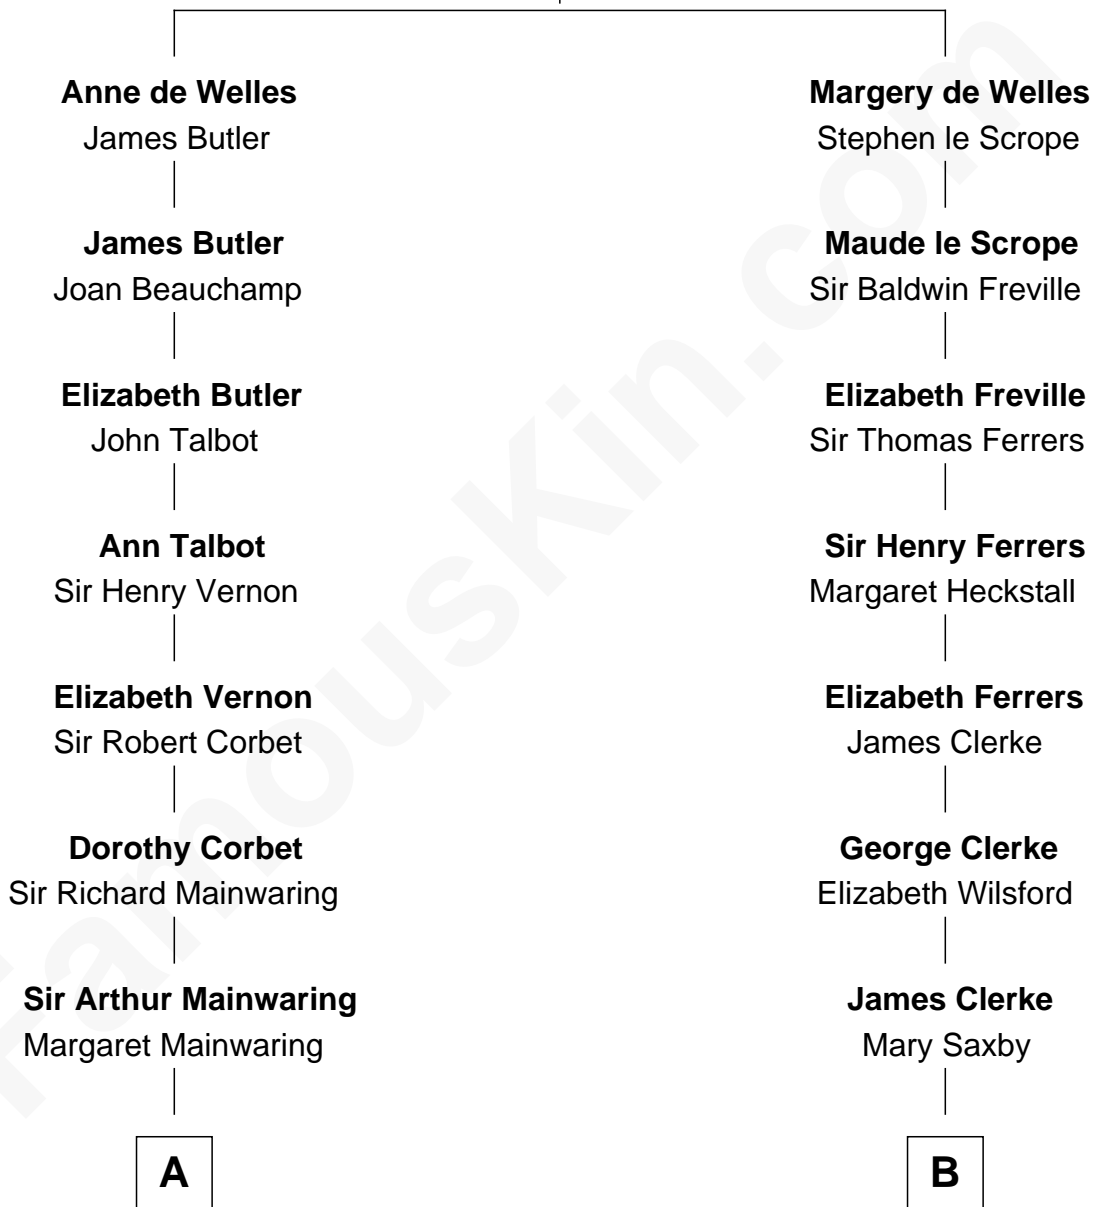

# FamousKin.com Relationship Chart of

**Richard Gere**

*Movie Actor*

15th cousin 6 times removed of

**Joseph Wharton**

*Founder of the Wharton School of Business*

**John de Welles**

Maud de Roos

**C**

**Julia Anne Hempstead**

Elisha Thomas Tiffany

**Nelson Leroy Tiffany**

Evaline Harriet Williams

**William Stanton Tiffany**

Anna Rebecca Stevens

**Doris Anna Tiffany**