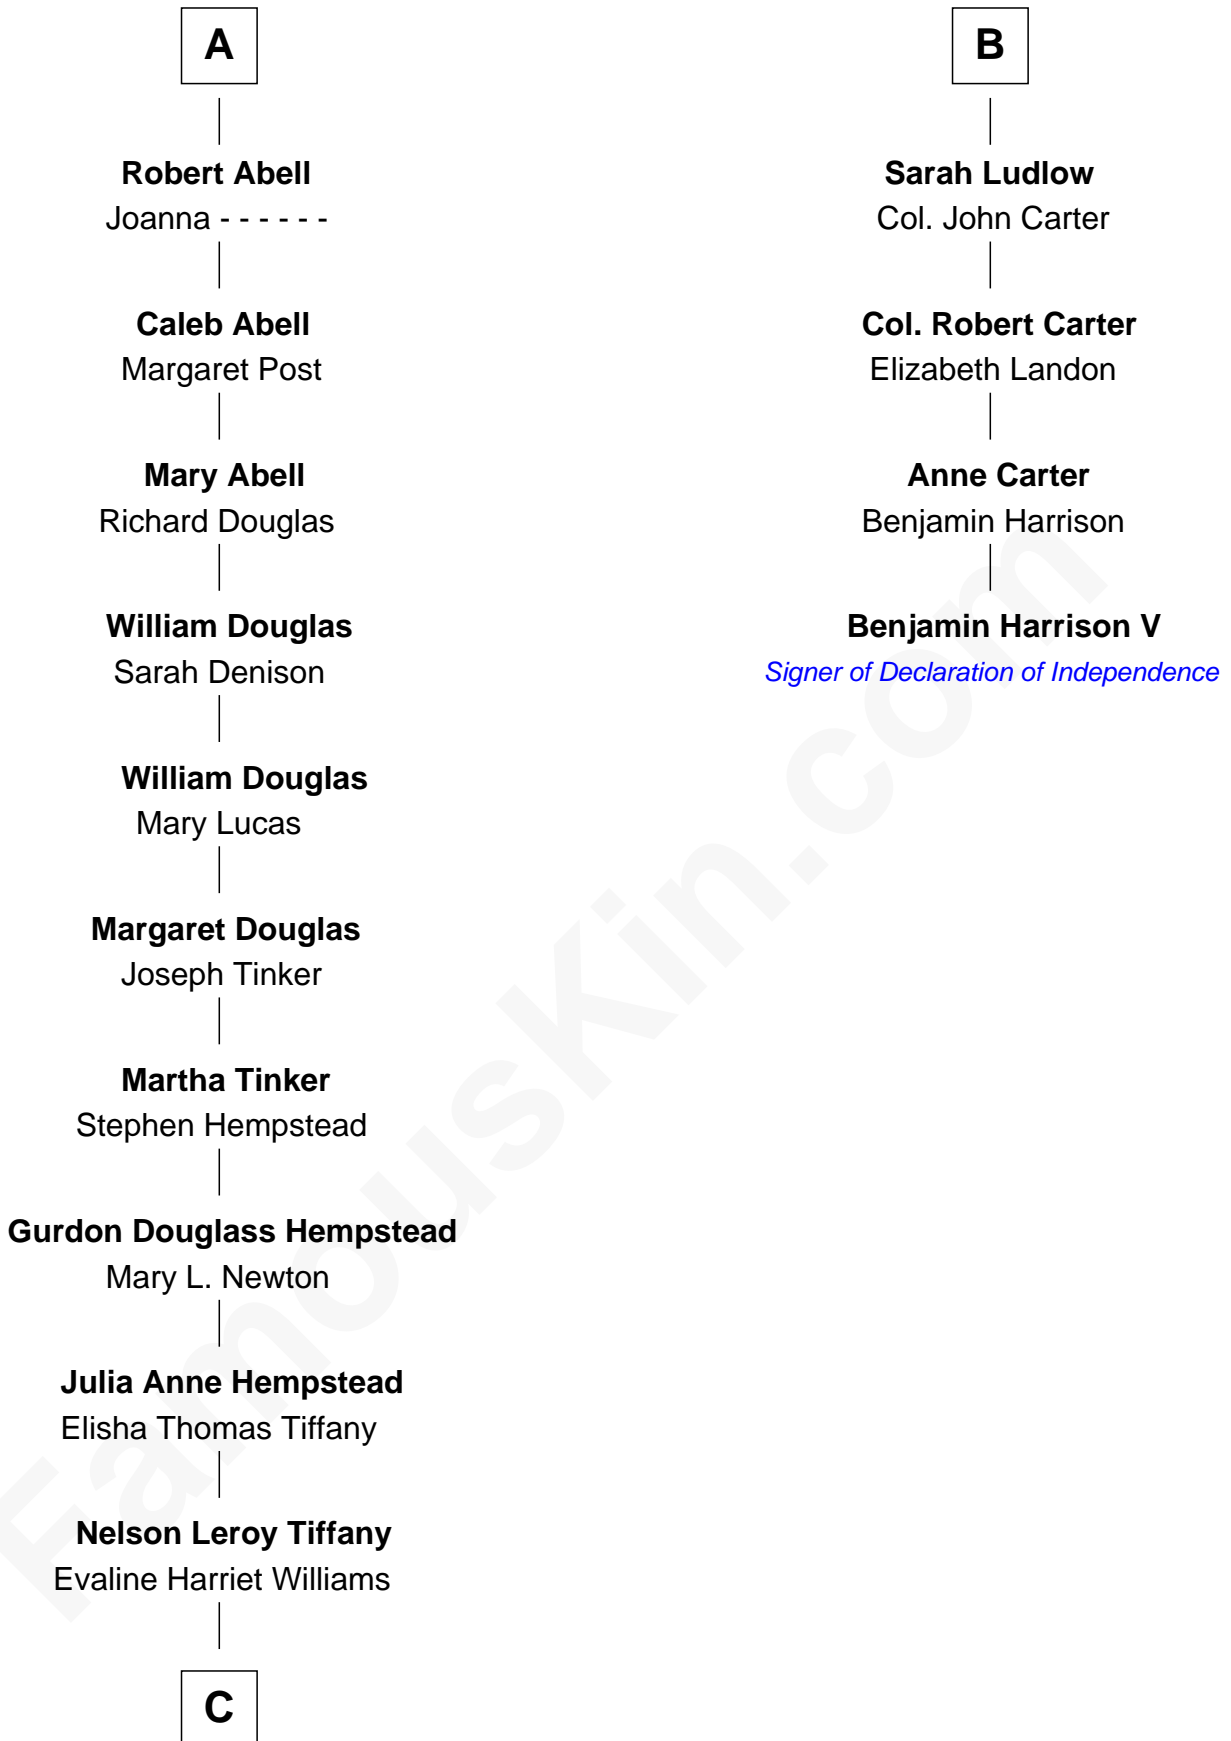

FamousKin.com
Relationship Chart of
Richard Gere
Movie Actor

10th cousin 9 times removed of
Benjamin Harrison V
Signer of the Declaration of Independence

C

—
William Stanton Tiffany

Anna Rebecca Stevens

—
Doris Anna Tiffany