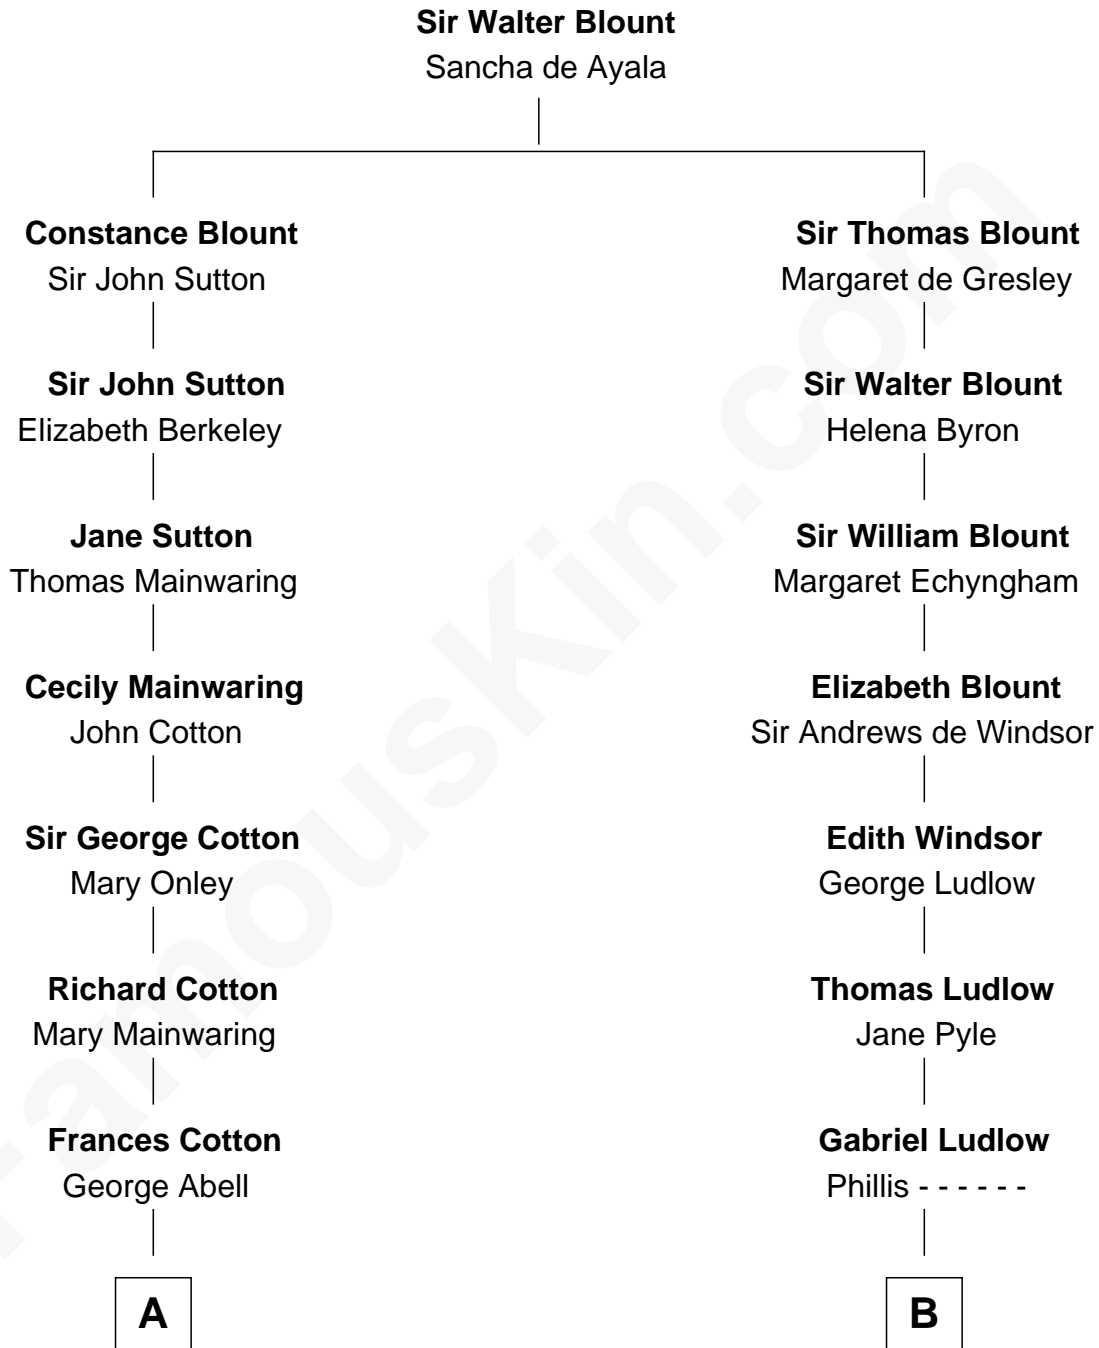

FamousKin.com
Relationship Chart of
Richard Gere
Movie Actor

10th cousin 9 times removed of
Benjamin Harrison V
Signer of the Declaration of Independence

C

—
William Stanton Tiffany

Anna Rebecca Stevens

—
Doris Anna Tiffany