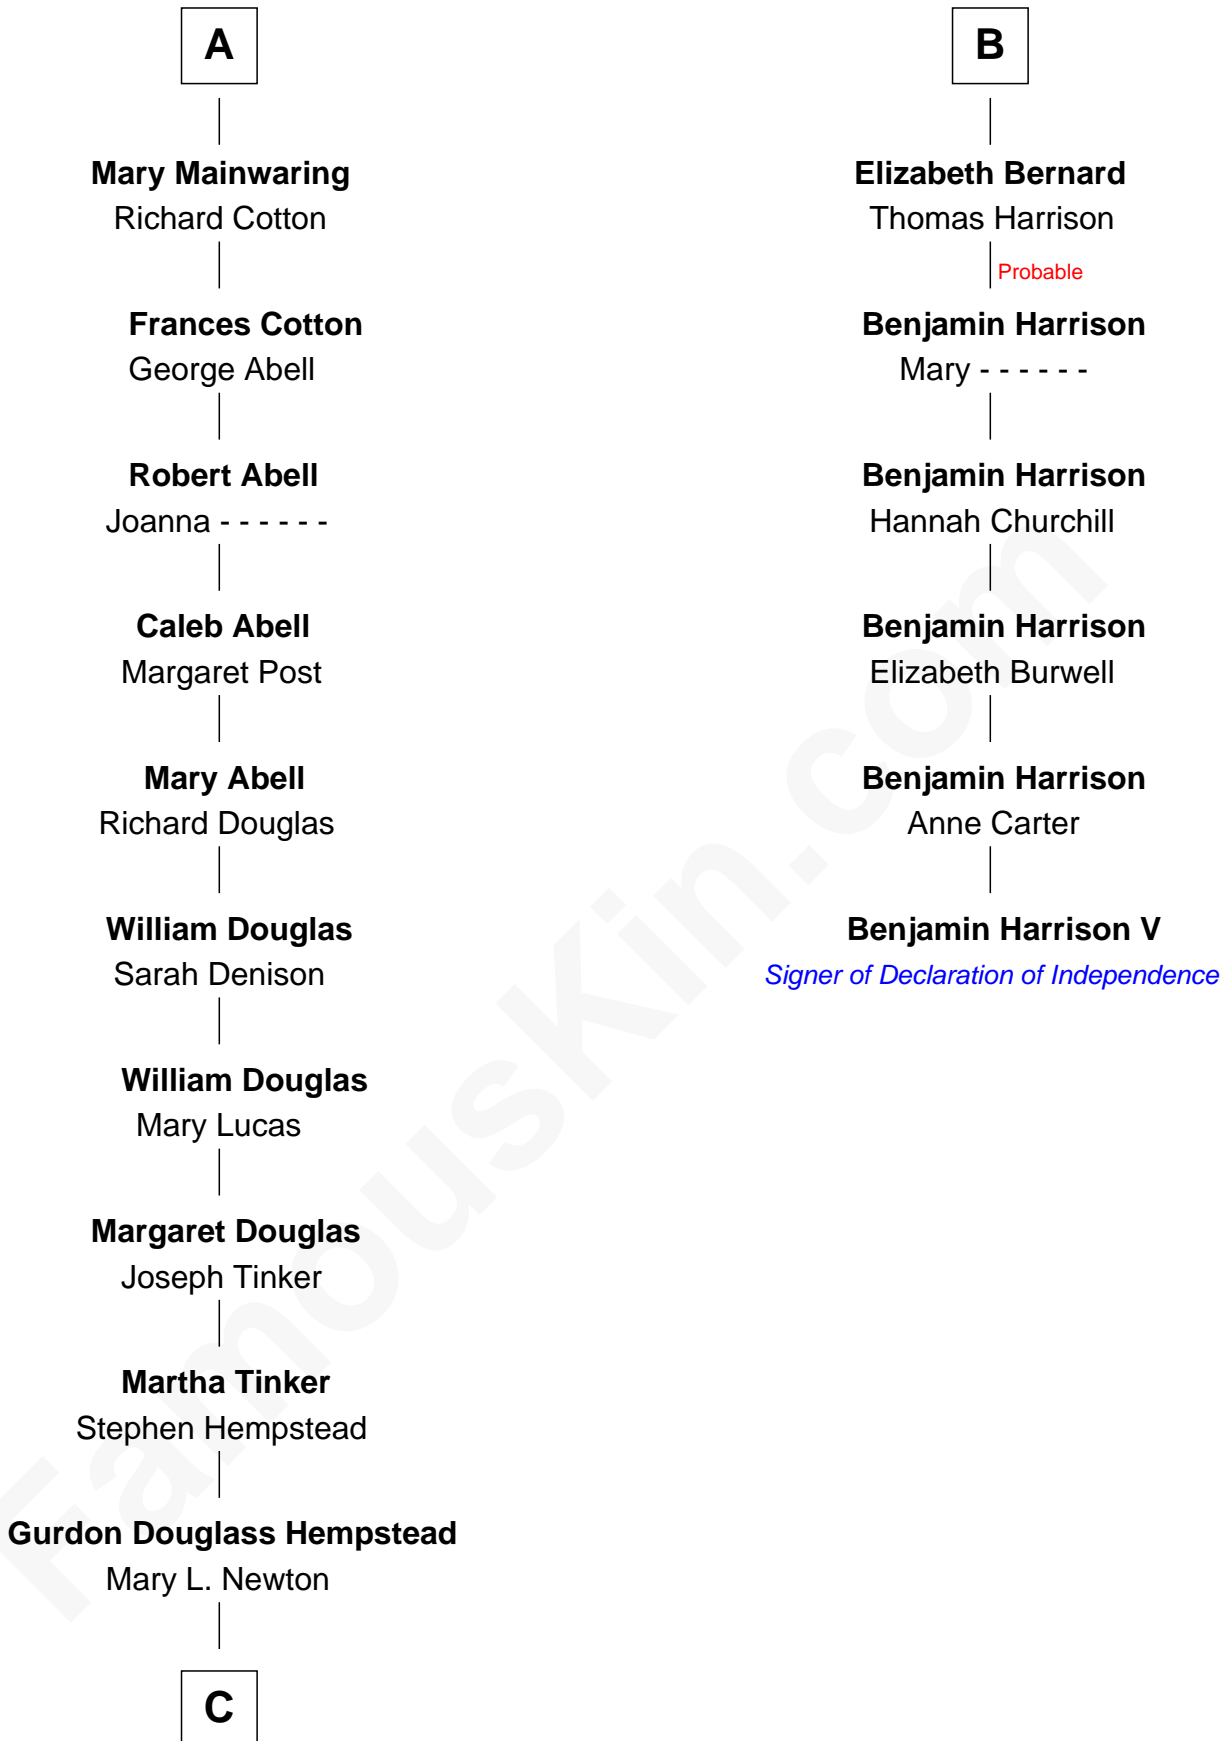

FamousKin.com
Relationship Chart of
Richard Gere
Movie Actor

12th cousin 9 times removed of

Benjamin Harrison V
Signer of the Declaration of Independence

John de Welles
Maud de Roos

Anne de Welles
James Butler

James Butler
Joan Beauchamp

Elizabeth Butler
John Talbot

Ann Talbot
Sir Henry Vernon

Elizabeth Vernon
Sir Robert Corbet

Dorothy Corbet
Sir Richard Mainwaring

Sir Arthur Mainwaring
Margaret Mainwaring

A

Margery de Welles
Stephen le Scrope

John le Scrope
Elizabeth Chaworth

Elizabeth le Scrope
Sir Henry le Scrope

Margaret Scrope
John Bernard

John Bernard
Margaret Daundelyn

John Bernard
Cecily Muscote

Francis Bernard
Alice Hazlewood

B

C