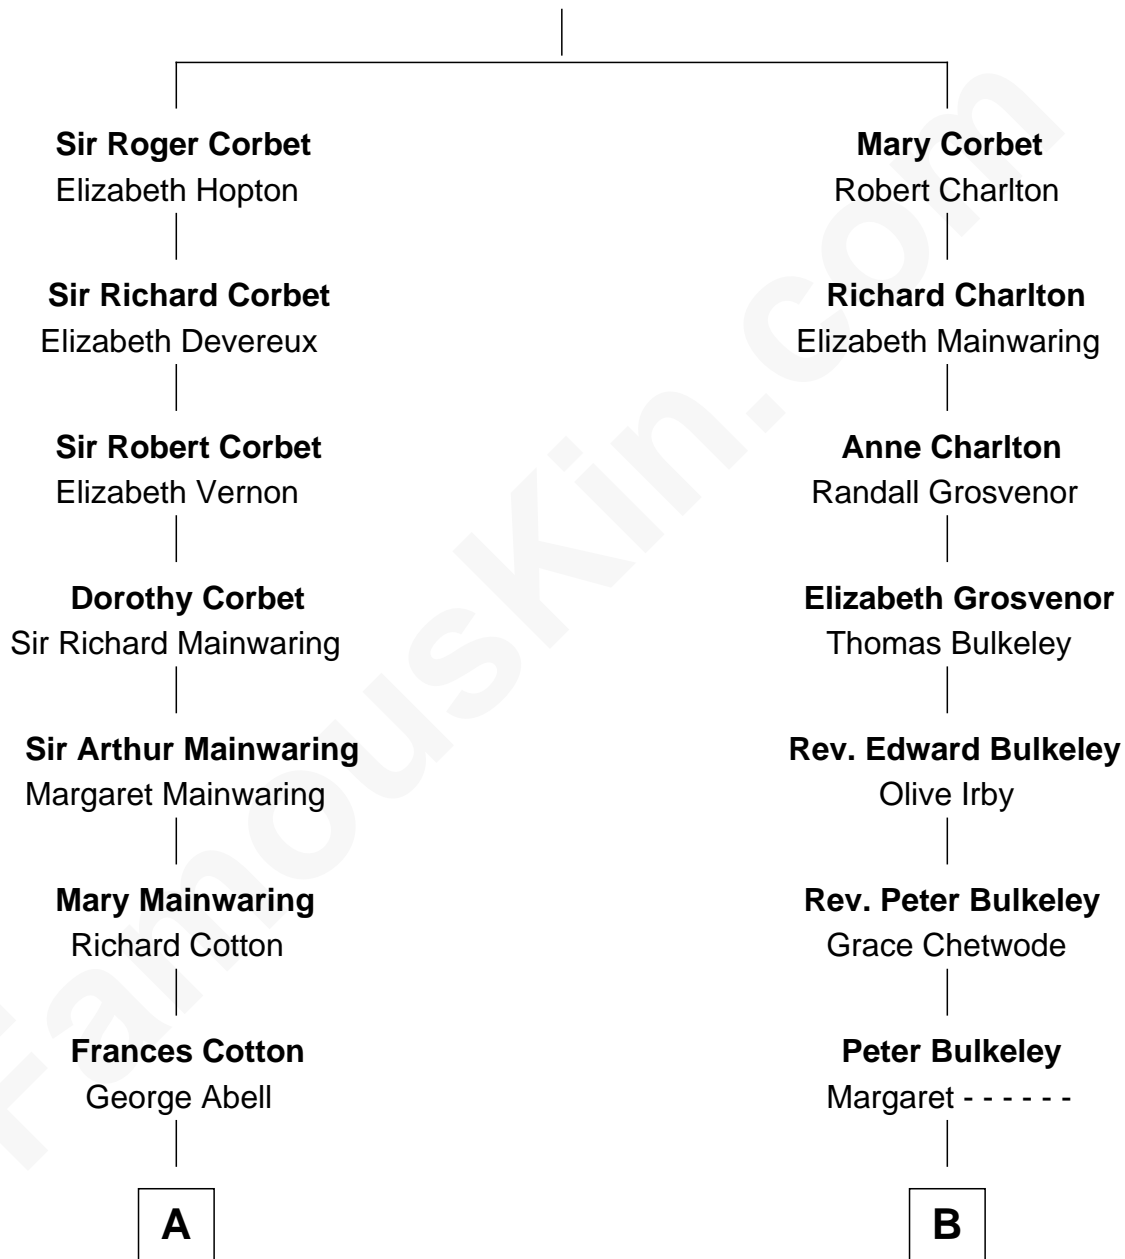

FamousKin.com Relationship Chart of

Richard Gere

Movie Actor

12th cousin 7 times removed of

Jay Gould

American Railroad "Robber Baron"

Sir Robert Corbet

Margaret - - - - -

C

—
William Stanton Tiffany
Anna Rebecca Stevens

—
Doris Anna Tiffany
Homer George Gere

—
Richard Gere
Movie Actor

FamousKin.com