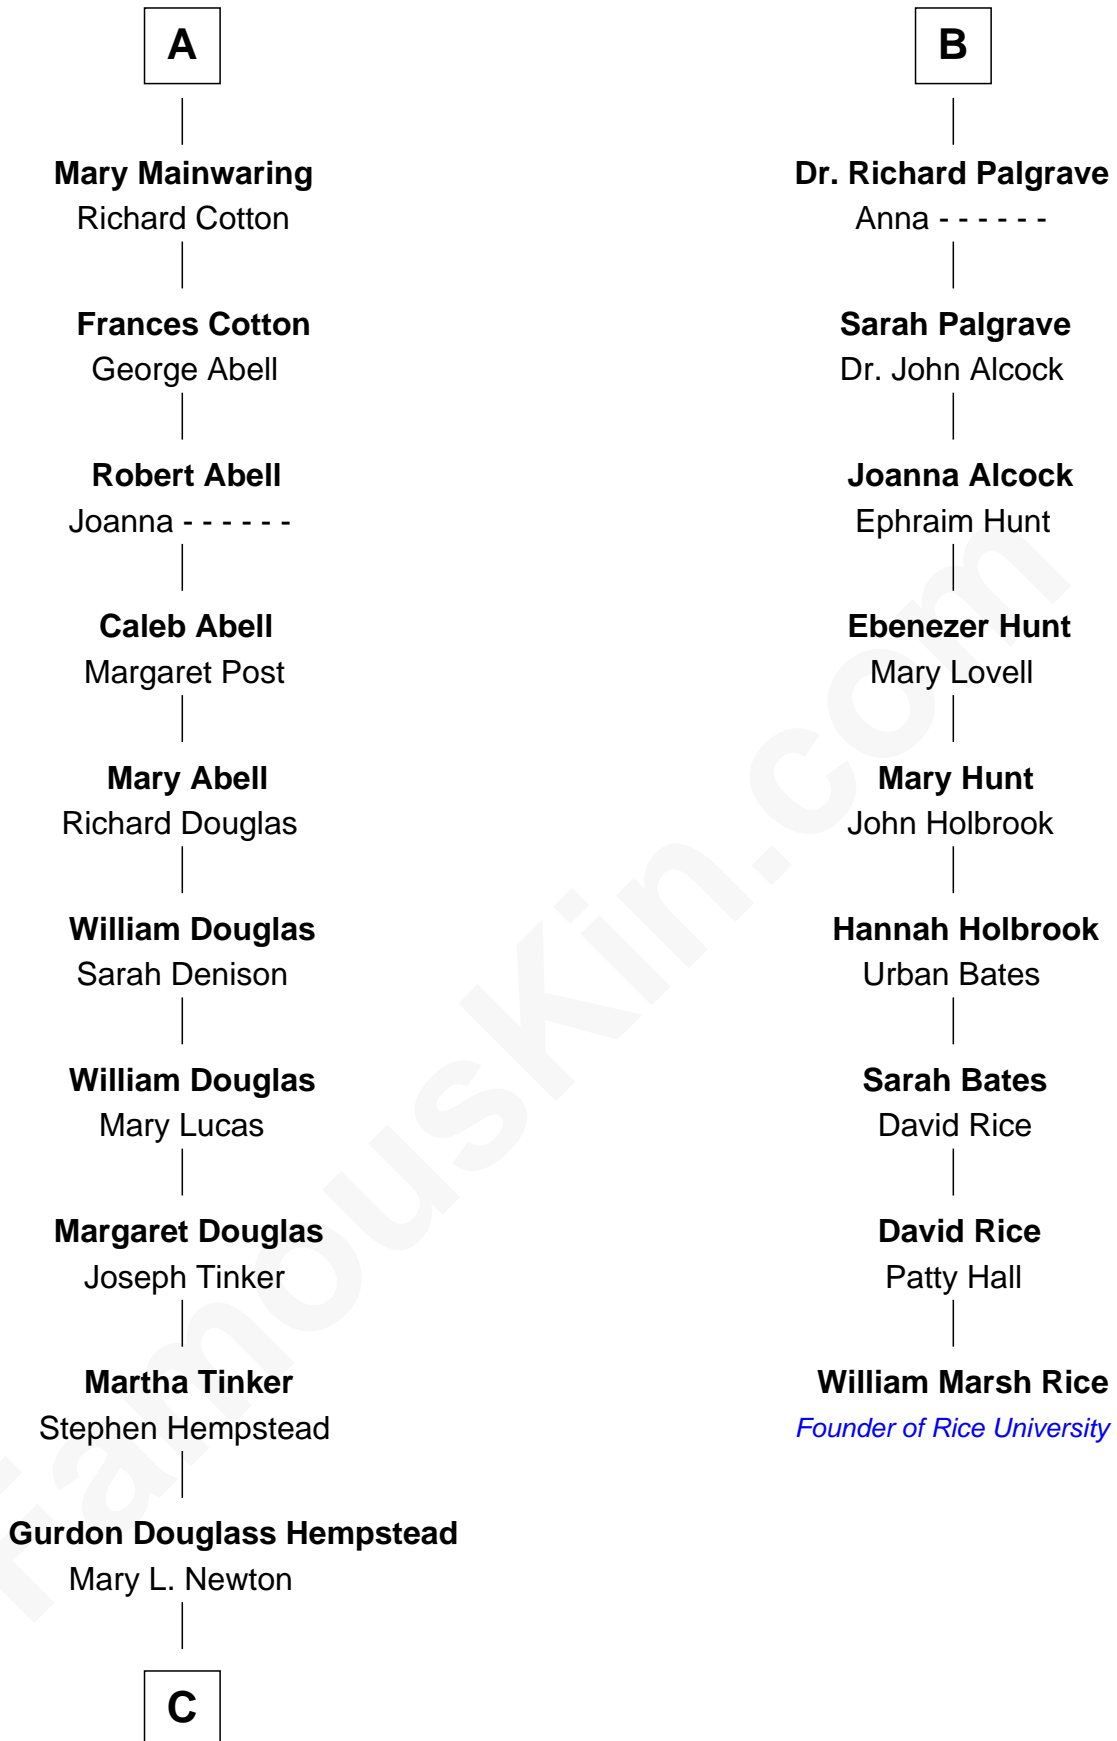

FamousKin.com
Relationship Chart of
Richard Gere
Movie Actor

15th cousin 6 times removed of
William Marsh Rice
Founder of Rice University

C

Julia Anne Hempstead

Elisha Thomas Tiffany

Nelson Leroy Tiffany

Evaline Harriet Williams

William Stanton Tiffany

Anna Rebecca Stevens

Doris Anna Tiffany

Homer George Gere

Richard Gere

Movie Actor