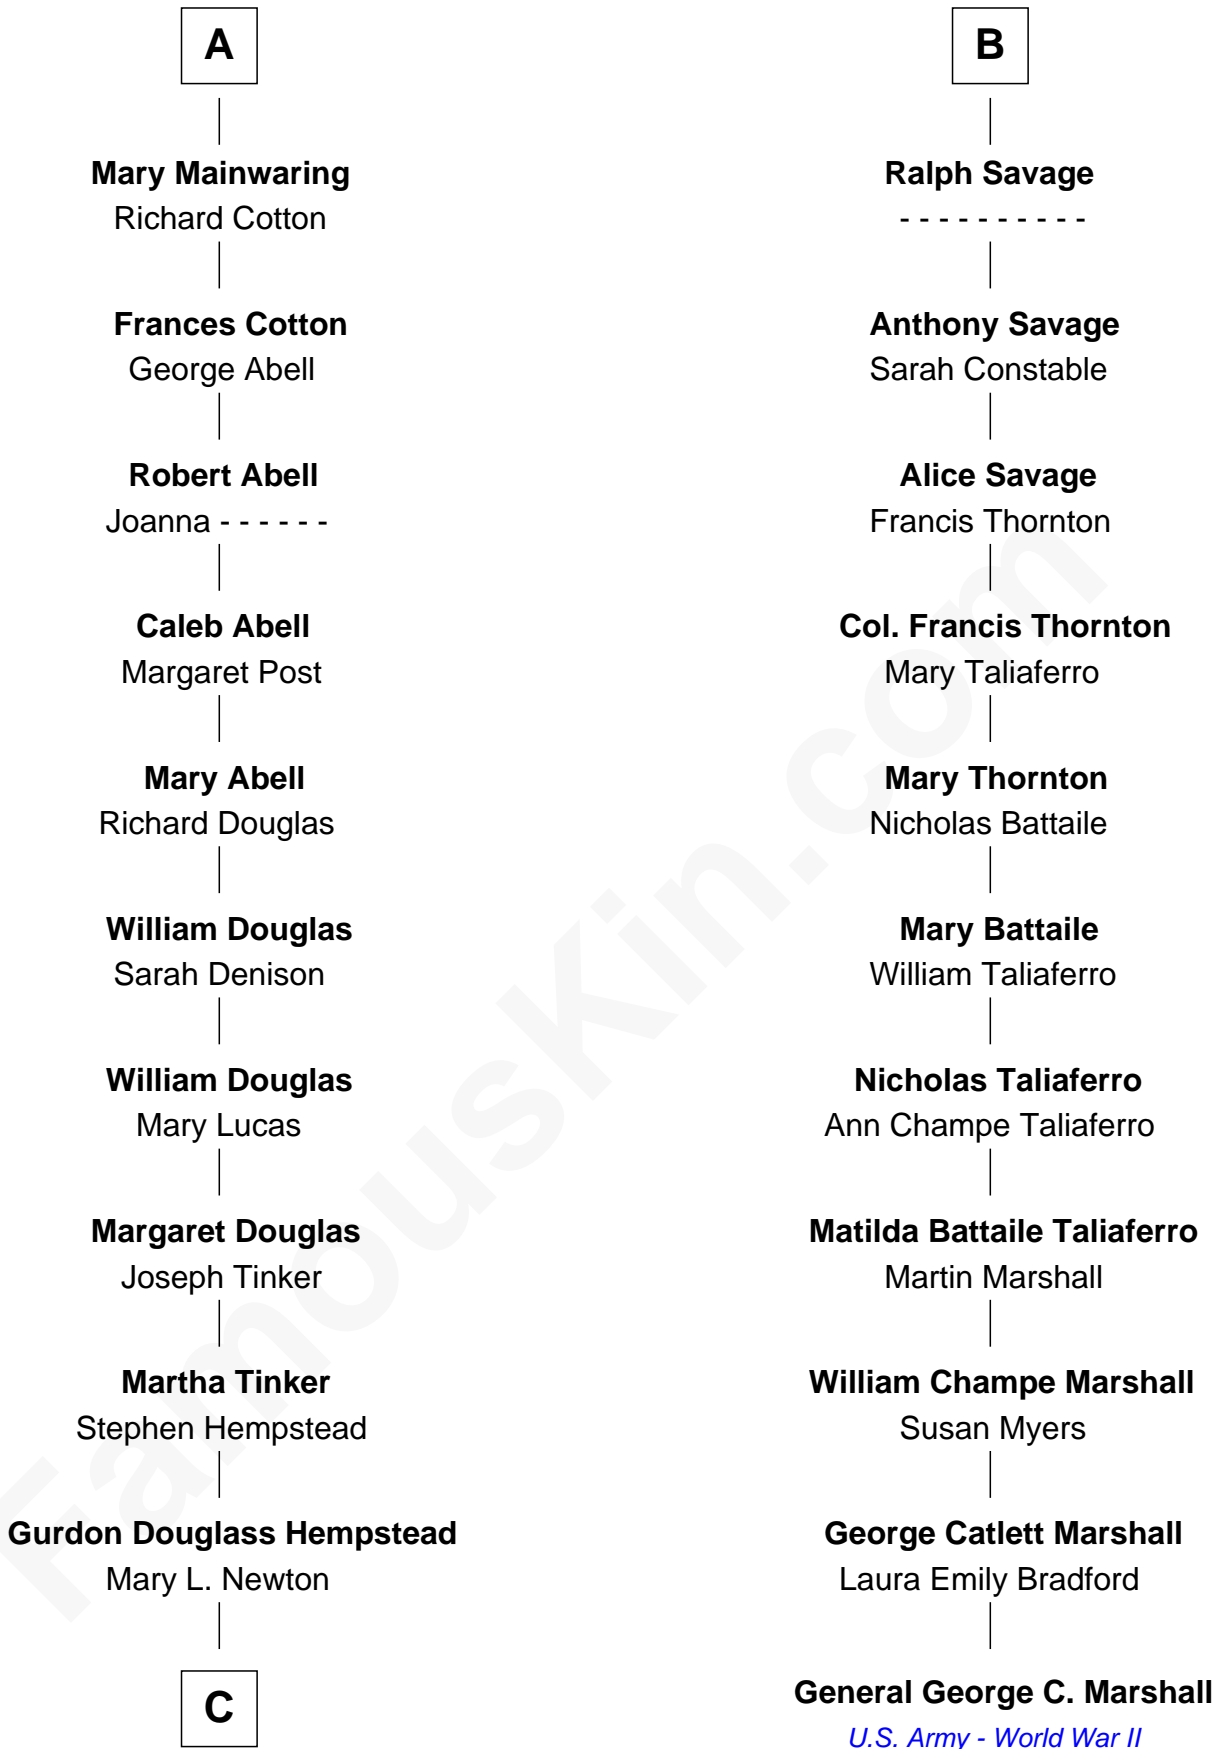

FamousKin.com
Relationship Chart of
Richard Gere
Movie Actor

17th cousin 4 times removed of
General George C. Marshall
Author of "The Marshall Plan"

C

—
Julia Anne Hempstead

Elisha Thomas Tiffany

—
Nelson Leroy Tiffany

Evaline Harriet Williams

—
William Stanton Tiffany

Anna Rebecca Stevens

—
Doris Anna Tiffany

Homer George Gere

—
Richard Gere

Movie Actor