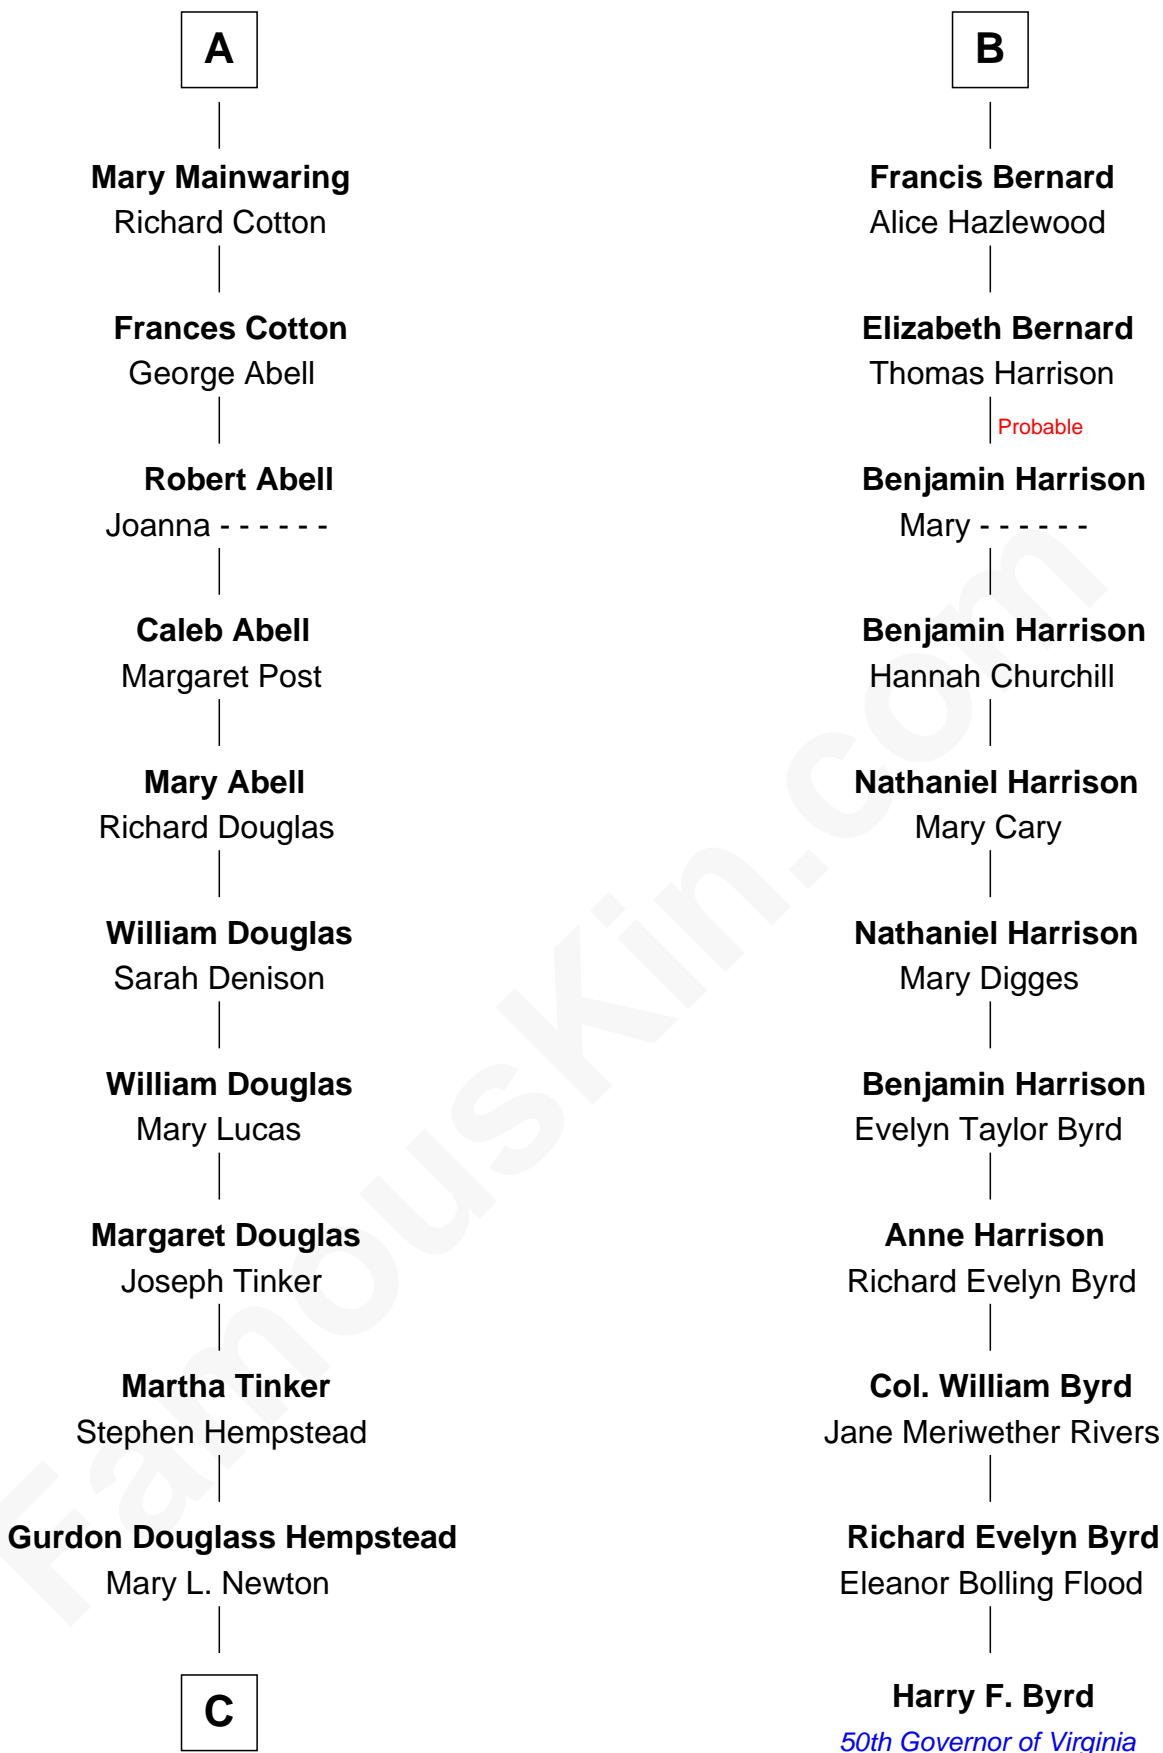

FamousKin.com Relationship Chart of

Richard Gere

Movie Actor

17th cousin 4 times removed of

Harry F. Byrd

50th Governor of Virginia

Sir Thomas de Beauchamp

Katherine de Mortimer

Sir William Beauchamp

Joan Fitzalan

Joan Beauchamp

James Butler

Elizabeth Butler

John Talbot

Ann Talbot

Sir Henry Vernon

John Bernard

John Bernard

Margaret Daundelyn

John Bernard

Cecily Muscote

B

C

—
Julia Anne Hempstead

Elisha Thomas Tiffany

—
Nelson Leroy Tiffany

Evaline Harriet Williams

—
William Stanton Tiffany

Anna Rebecca Stevens

—
Doris Anna Tiffany

Homer George Gere

—
Richard Gere