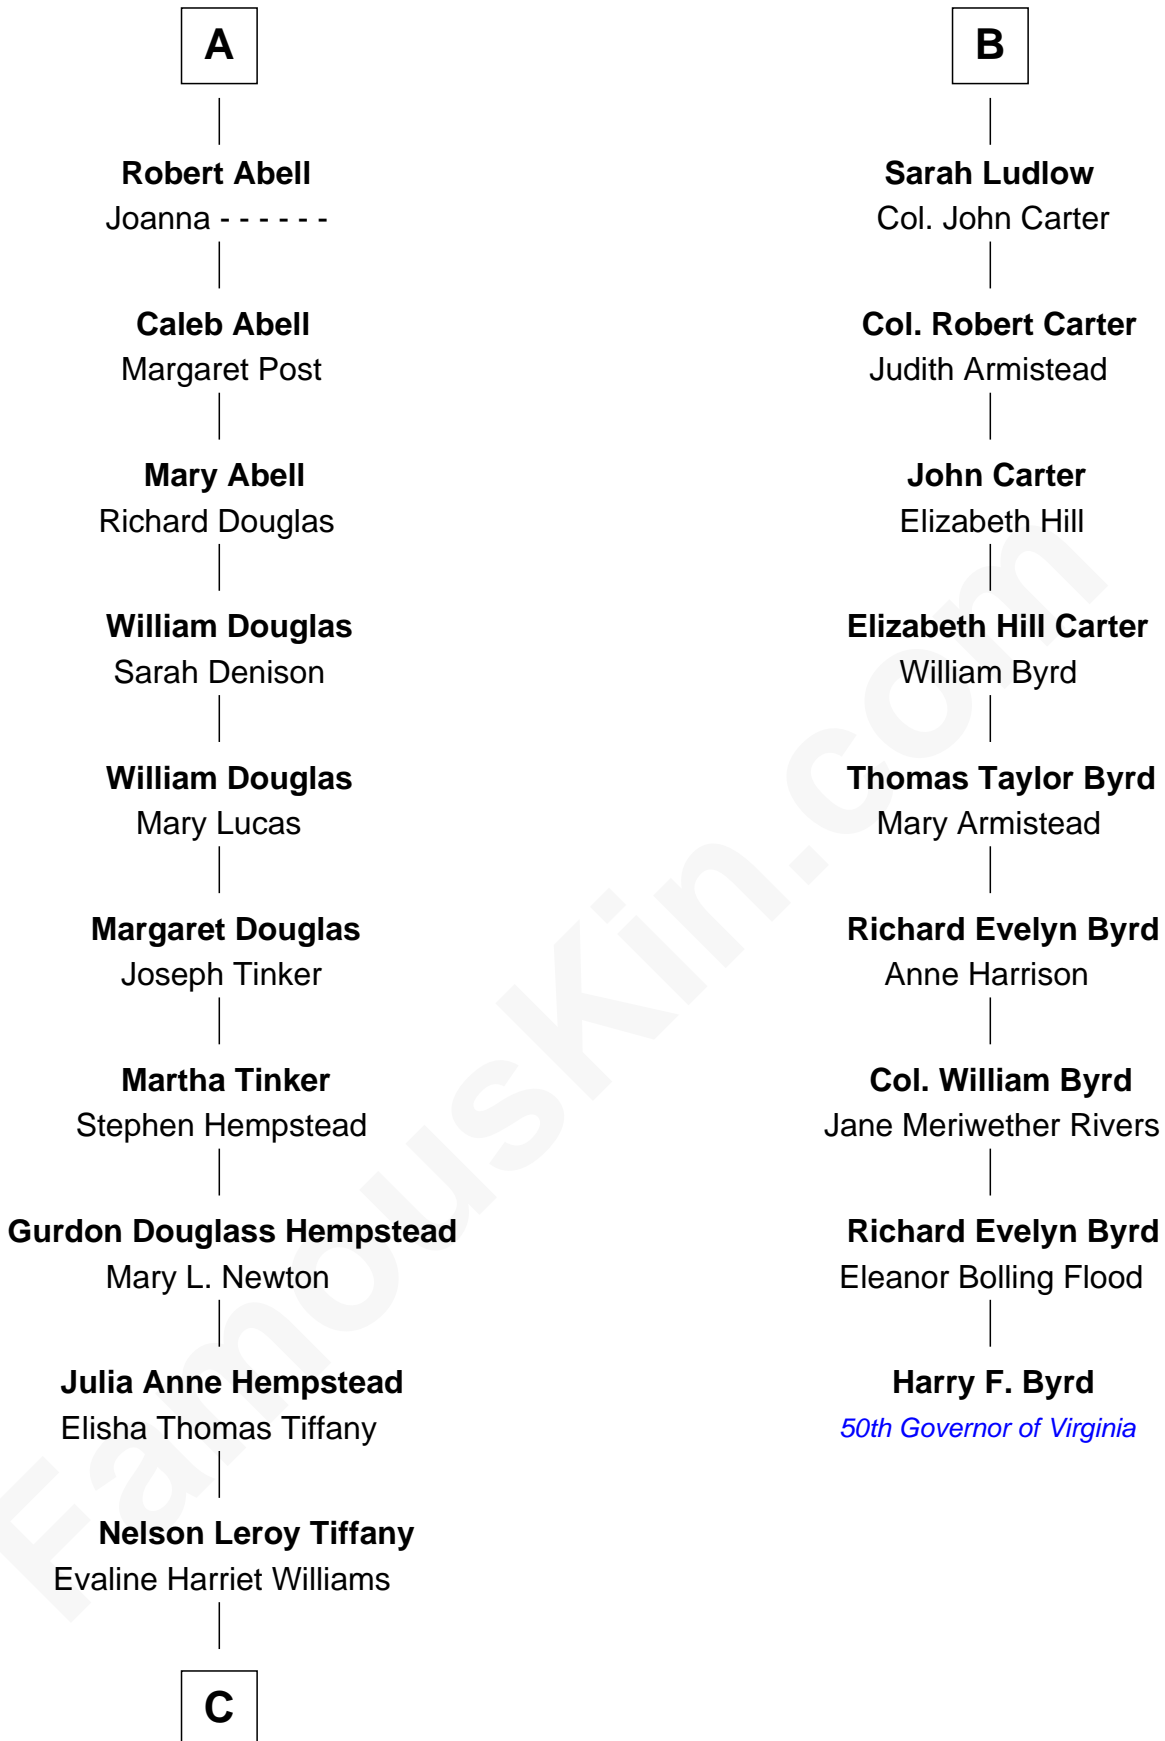

FamousKin.com Relationship Chart of

Richard Gere

Movie Actor

15th cousin 4 times removed of

Harry F. Byrd

50th Governor of Virginia

Sir Walter Blount

Sancha de Ayala

Sir George Cotton

Mary Onley

Richard Cotton

Mary Mainwaring

Frances Cotton

George Abell

A

Sir Thomas Blount

Margaret de Gresley

Sir Walter Blount

Helena Byron

Sir William Blount

Margaret Echyngam

Elizabeth Blount

Sir Andrews de Windsor

Edith Windsor

George Ludlow

Thomas Ludlow

Jane Pyle

Gabriel Ludlow

Phillis - - - - -

B

C

—
William Stanton Tiffany