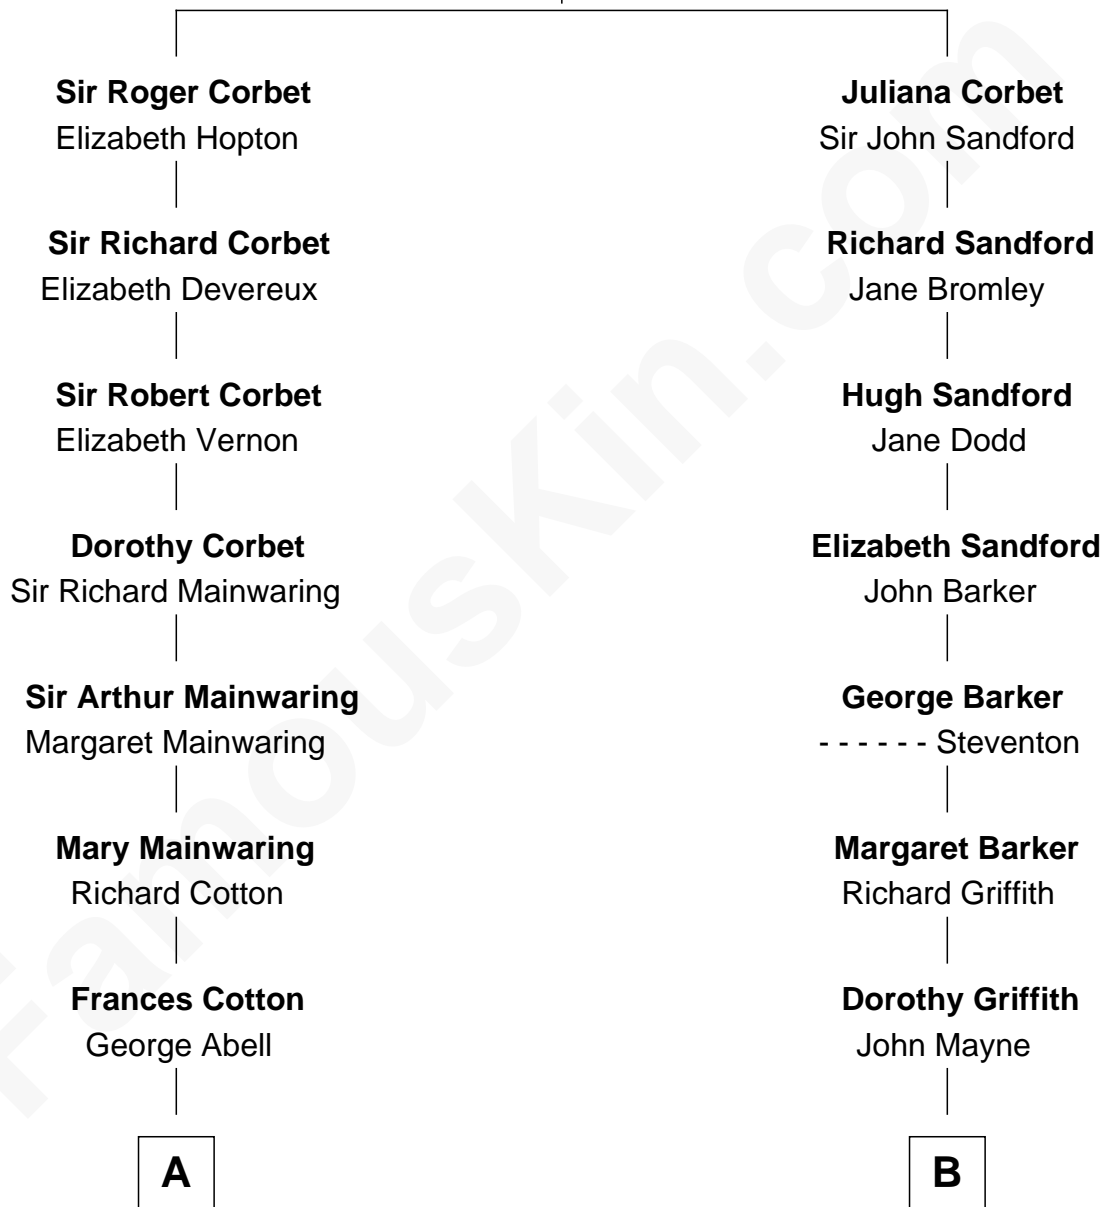

# FamousKin.com Relationship Chart of

**Richard Gere**

*Movie Actor*

15th cousin 4 times removed of

**Harry F. Byrd**

*50th Governor of Virginia*

**Sir Robert Corbet**

Margaret - - - - -

**C**

—  
**William Stanton Tiffany**  
Anna Rebecca Stevens

—  
**Doris Anna Tiffany**  
Homer George Gere

—  
**Richard Gere**  
*Movie Actor*

FamousKin.com