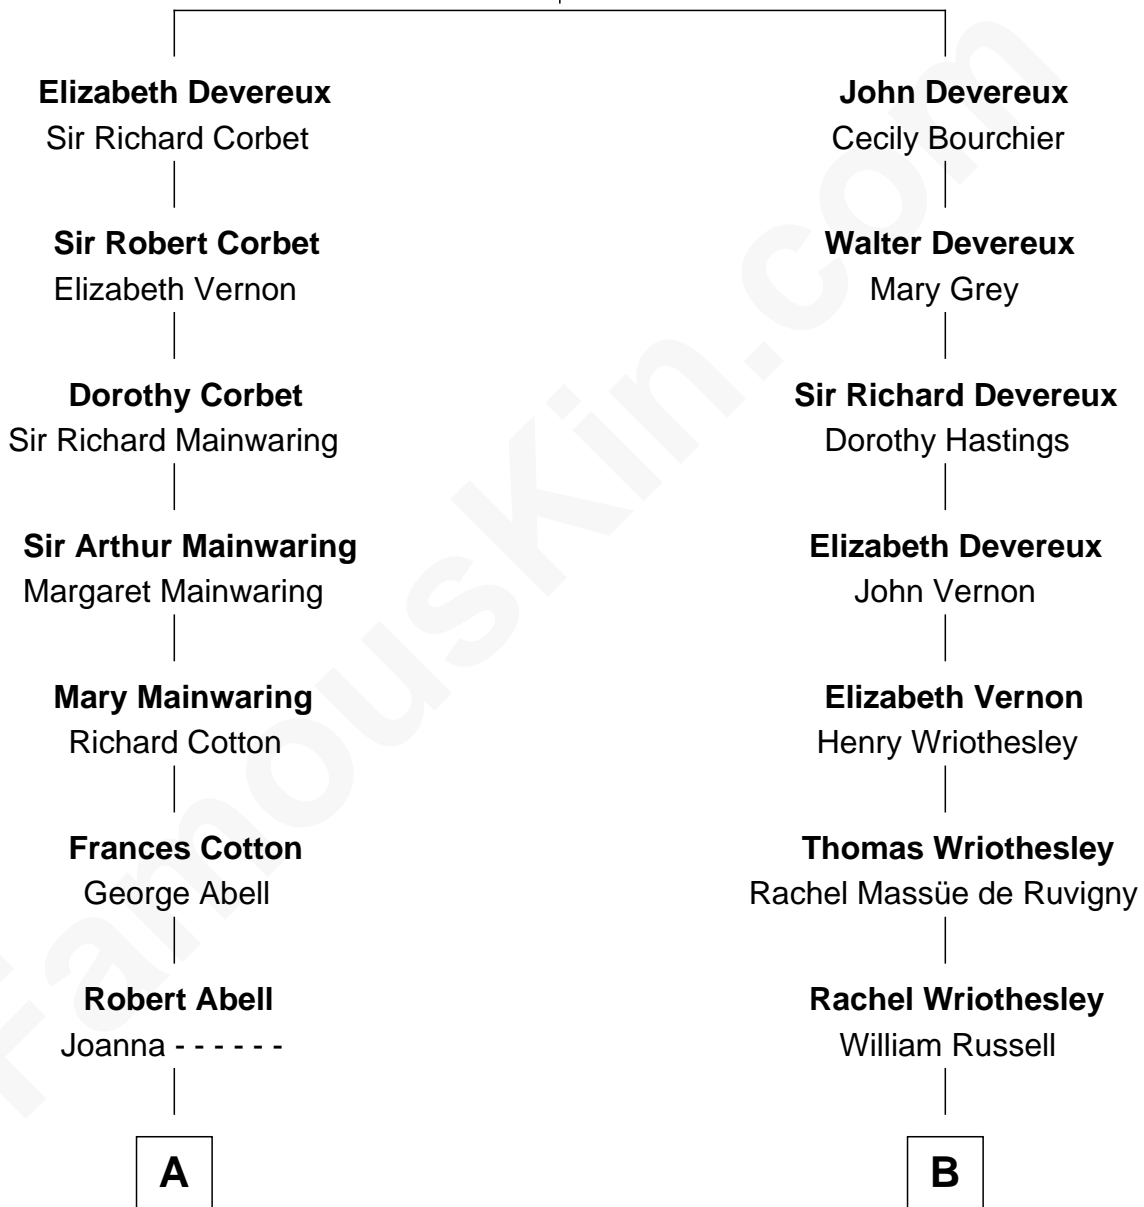

FamousKin.com Relationship Chart of

Richard Gere

Movie Actor

16th cousin 2 times removed of

Sarah Ferguson

Duchess of York

Sir Walter Devereux

Anne Ferrers

C

Doris Anna Tiffany
Homer George Gere

Richard Gere
Movie Actor

FamousKin.com