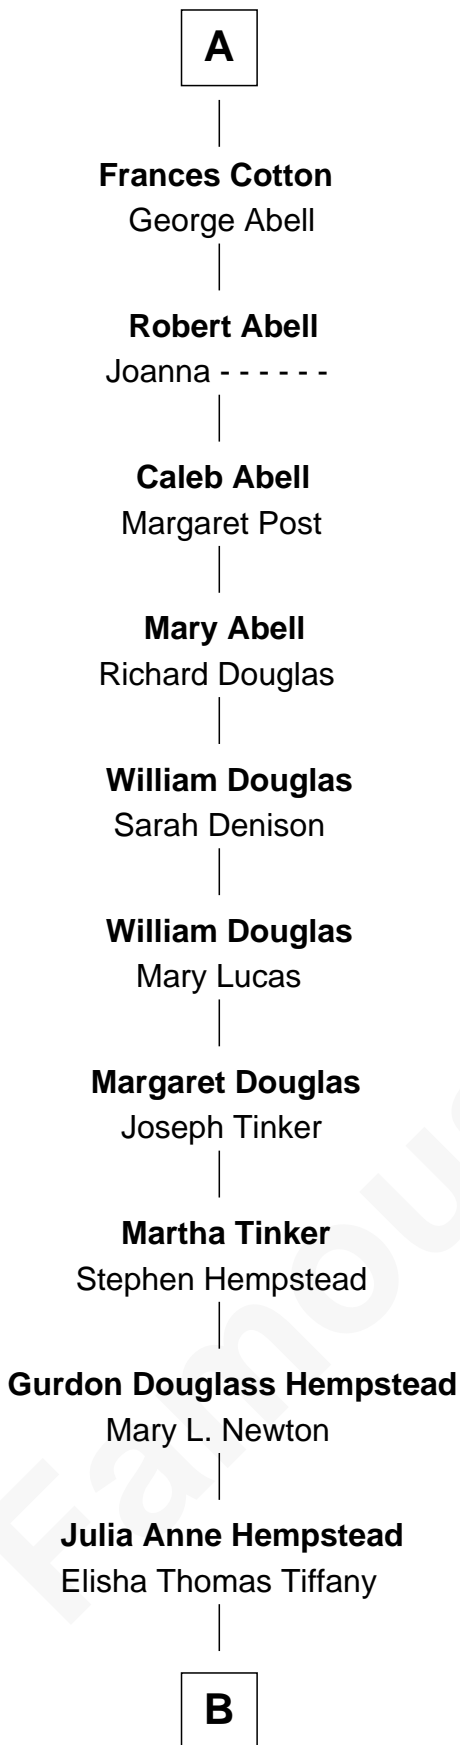

**FamousKin.com**  
**Relationship Chart of**  
**Richard Gere**  
*Movie Actor*

4th cousin 16 times removed of  
**King Ferdinand II of Aragon**  
*1st King of a united Spain*

**Diego Gomez de Toledo**  
 Inez Alfonsa de Ayala

**B**

—  
**Nelson Leroy Tiffany**  
Evaline Harriet Williams

—  
**William Stanton Tiffany**  
Anna Rebecca Stevens

—  
**Doris Anna Tiffany**  
Homer George Gere

—  
**Richard Gere**  
*Movie Actor*