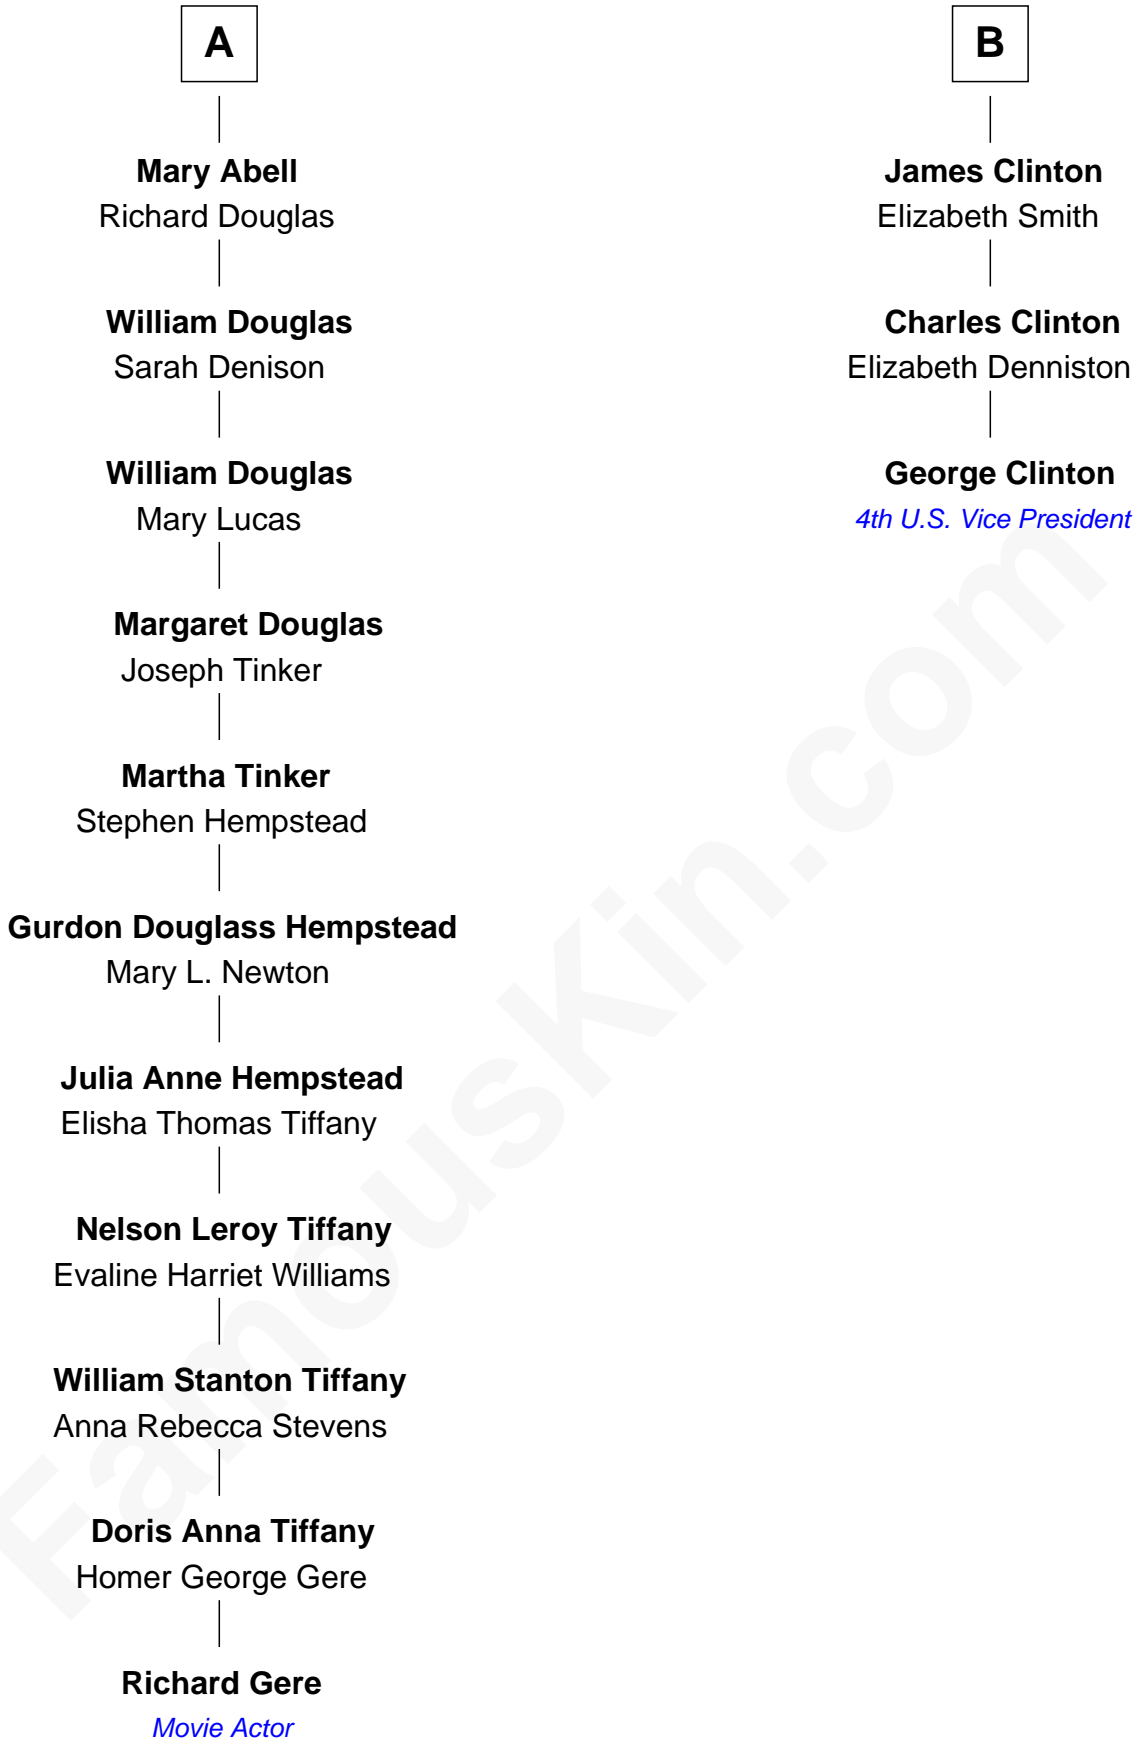

Richard Gere photo by [Francesco (spaceodissey)](#) (CC BY 2.0)