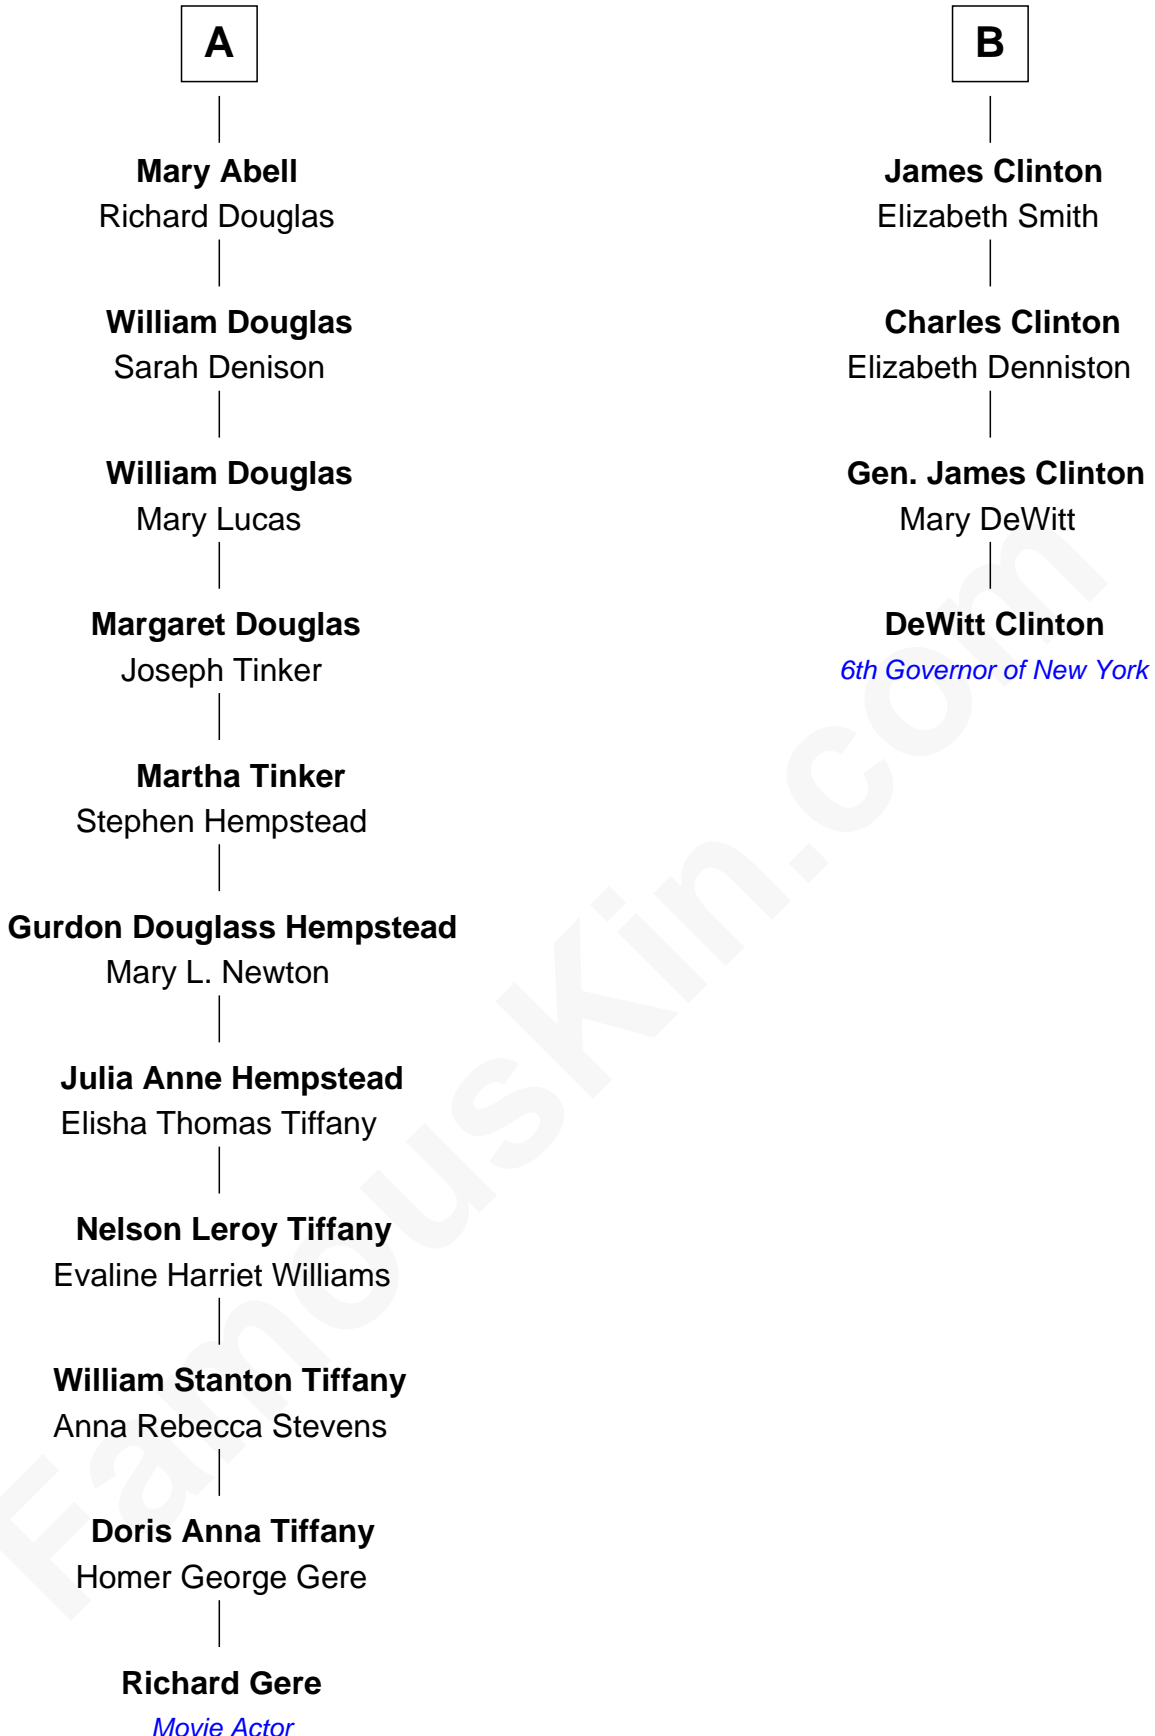

Richard Gere photo by [Francesco (spaceodissey)](#) (CC BY 2.0)