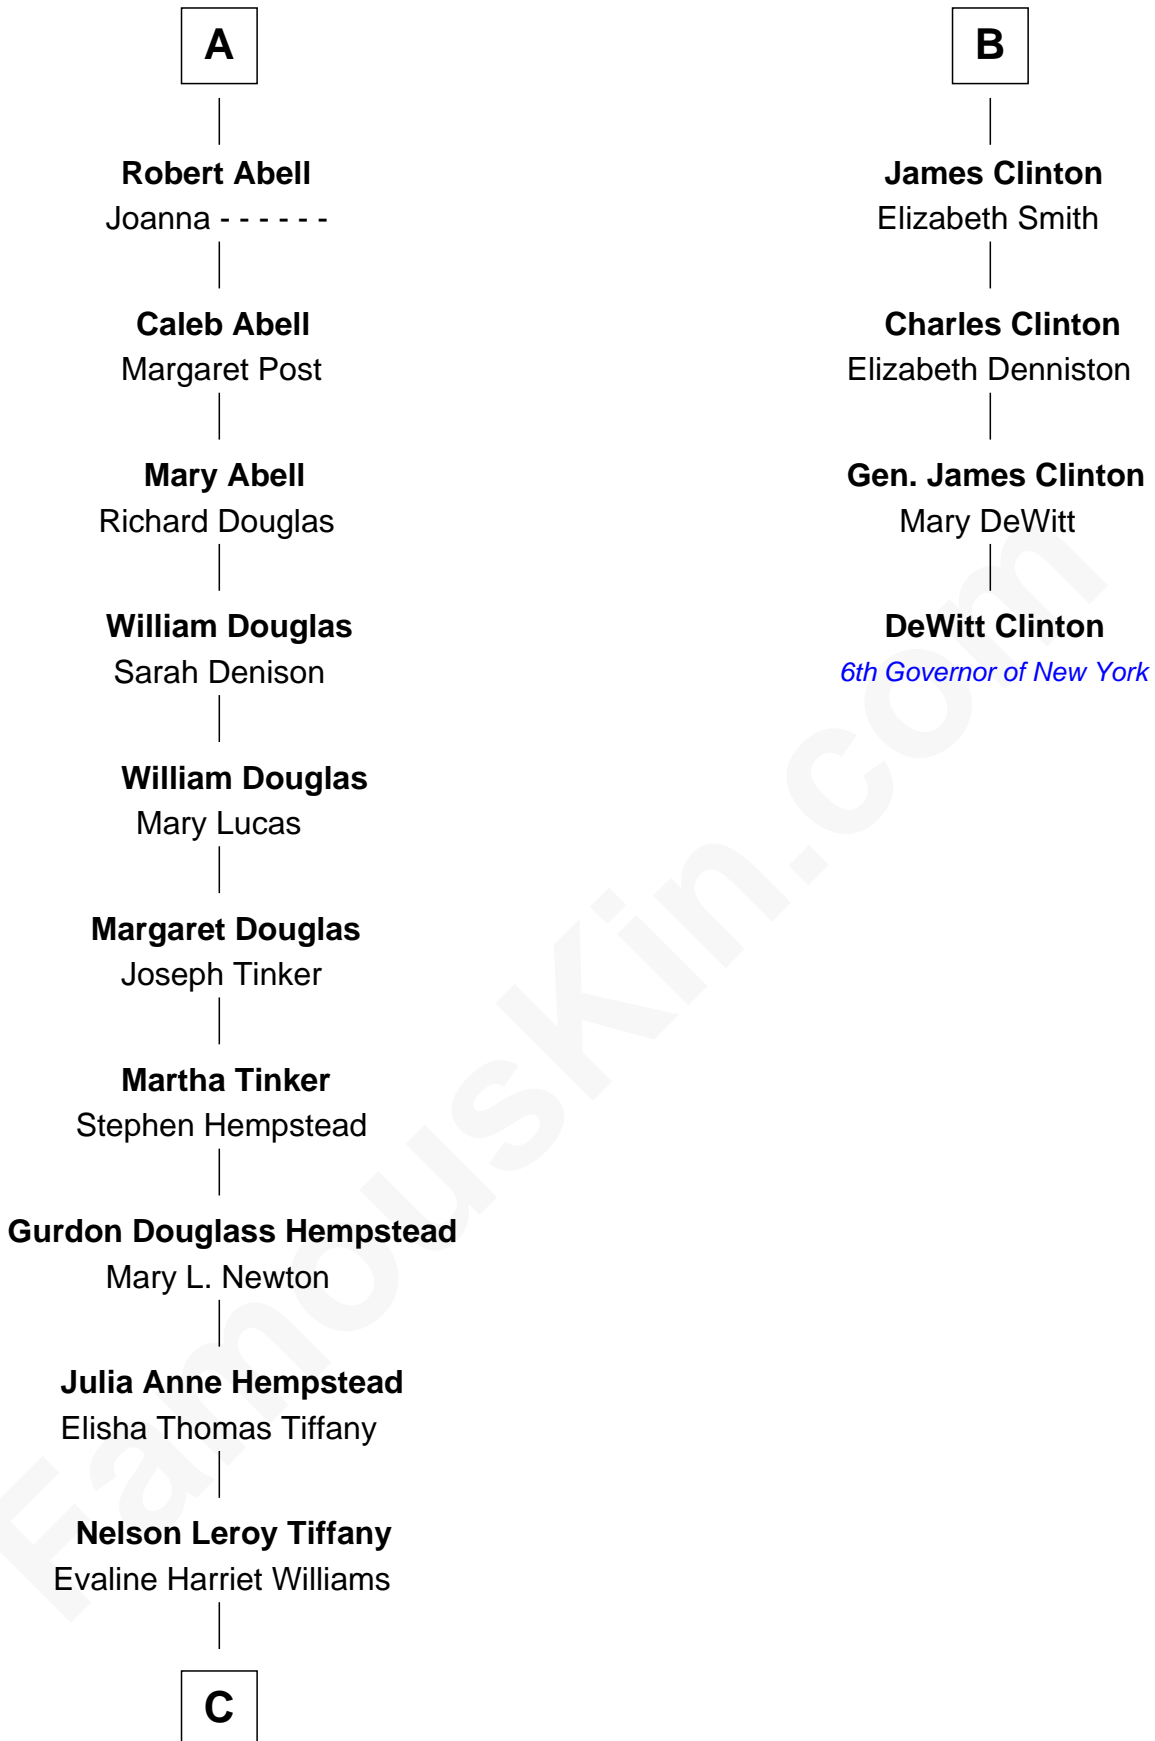

FamousKin.com Relationship Chart of

Richard Gere

Movie Actor

10th cousin 9 times removed of

DeWitt Clinton

6th Governor of New York

Sir Walter Devereux

Elizabeth Merbery

C

—
William Stanton Tiffany
Anna Rebecca Stevens

—
Doris Anna Tiffany
Homer George Gere

—
Richard Gere
Movie Actor

FamousKin.com