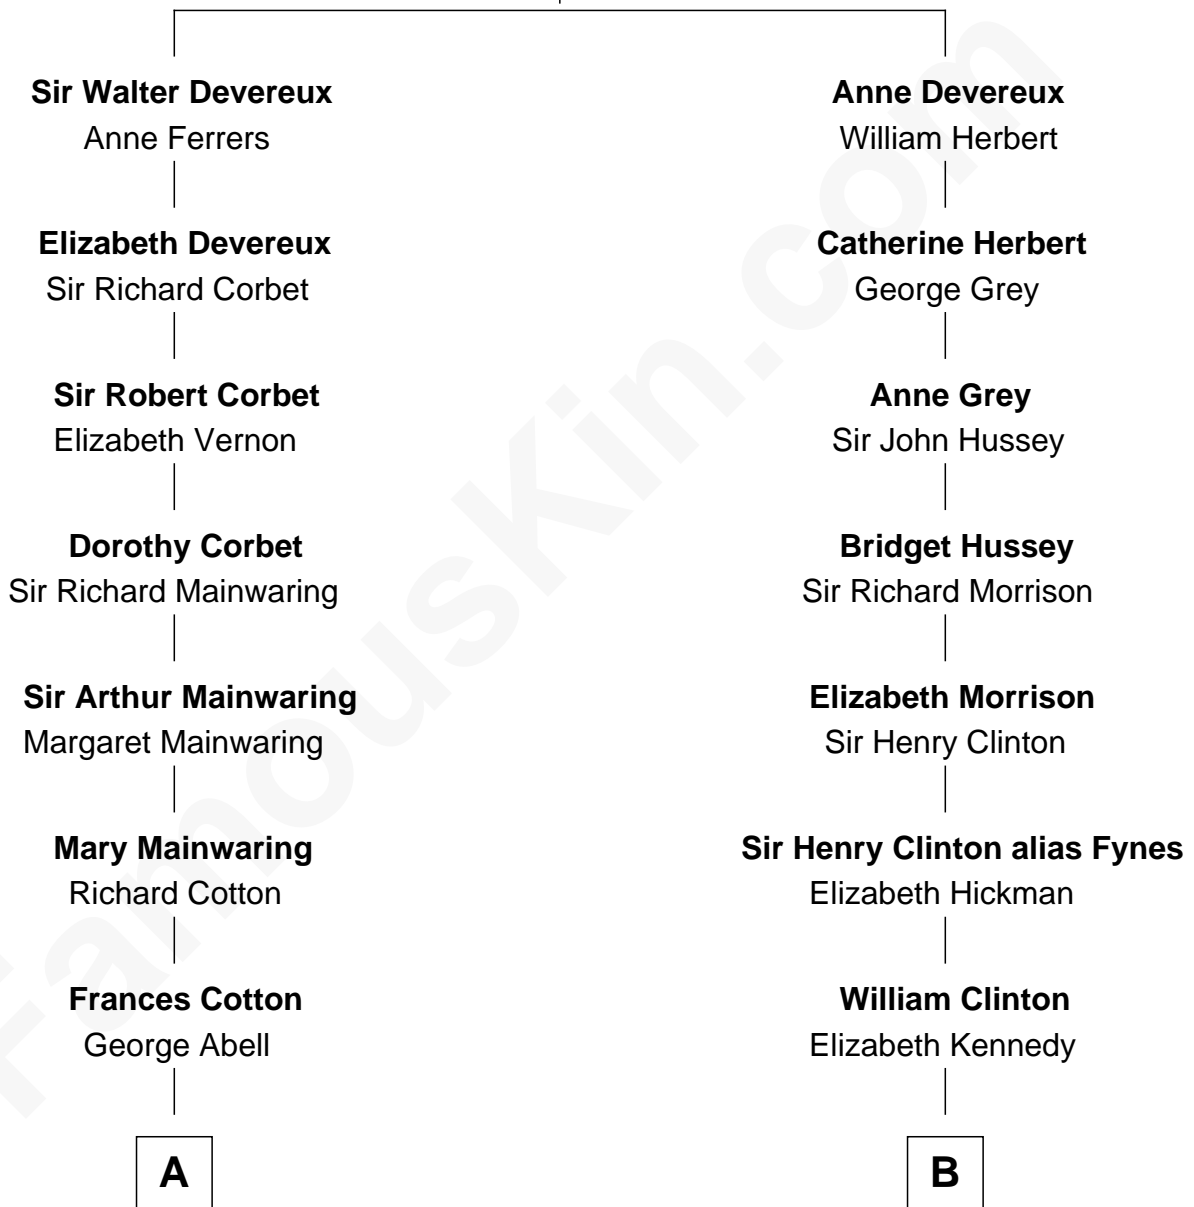

FamousKin.com Relationship Chart of

Richard Gere

Movie Actor

10th cousin 9 times removed of

DeWitt Clinton

6th Governor of New York

Sir Walter Devereux

Elizabeth Merbery