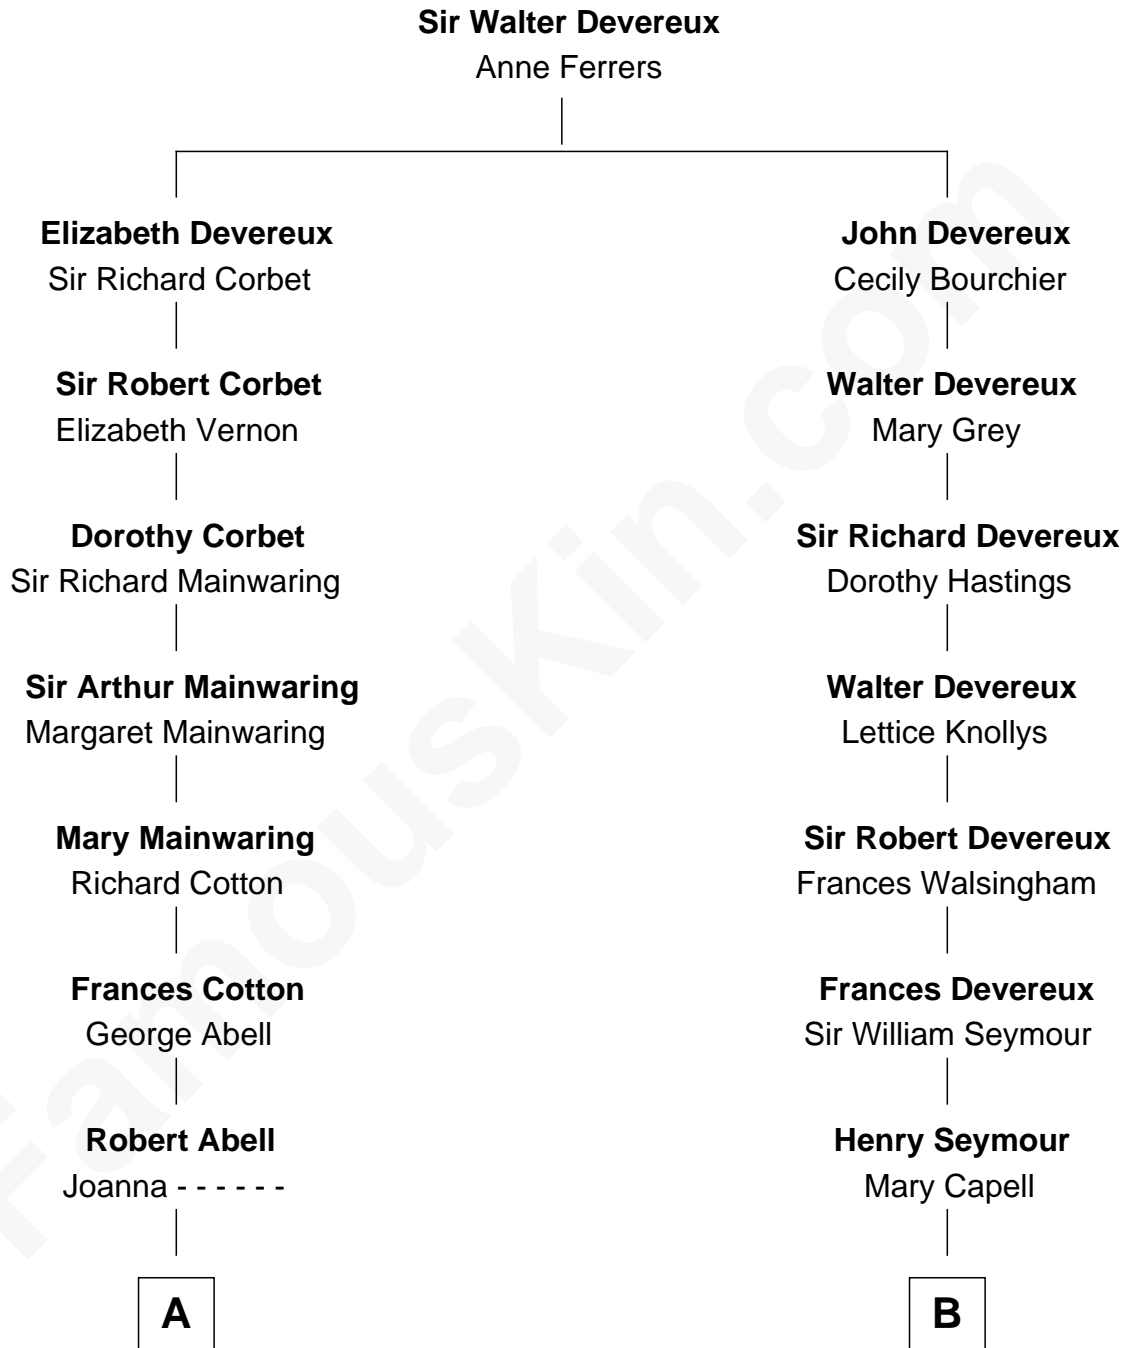

FamousKin.com
Relationship Chart of
Richard Gere
Movie Actor

11th cousin 7 times removed of
Lt. Gen. James Brudenell
Leader of the "Charge of the Light Brigade"

C

Doris Anna Tiffany
Homer George Gere

Richard Gere
Movie Actor

FamousKin.com