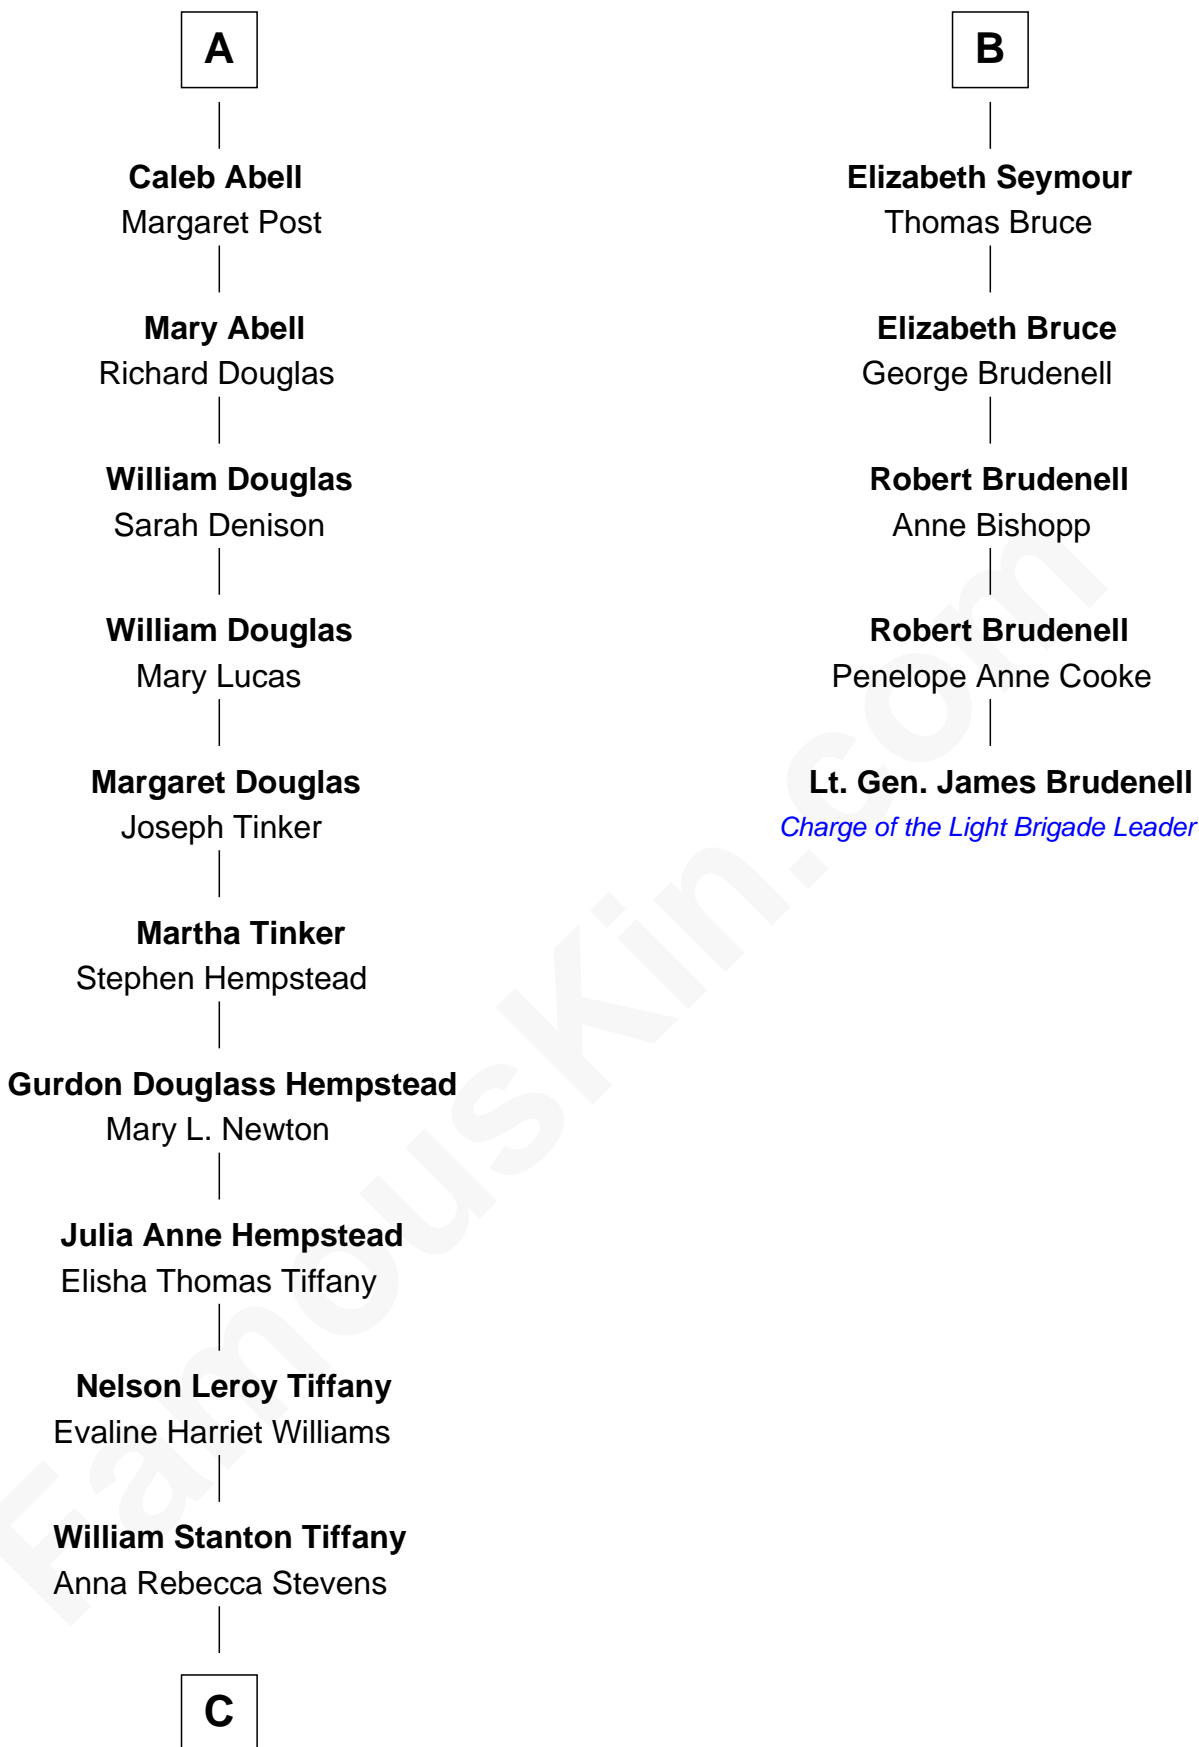

FamousKin.com
Relationship Chart of
Richard Gere
Movie Actor

11th cousin 7 times removed of
Lt. Gen. James Brudenell
Leader of the "Charge of the Light Brigade"

C

Doris Anna Tiffany
Homer George Gere

Richard Gere
Movie Actor

FamousKin.com