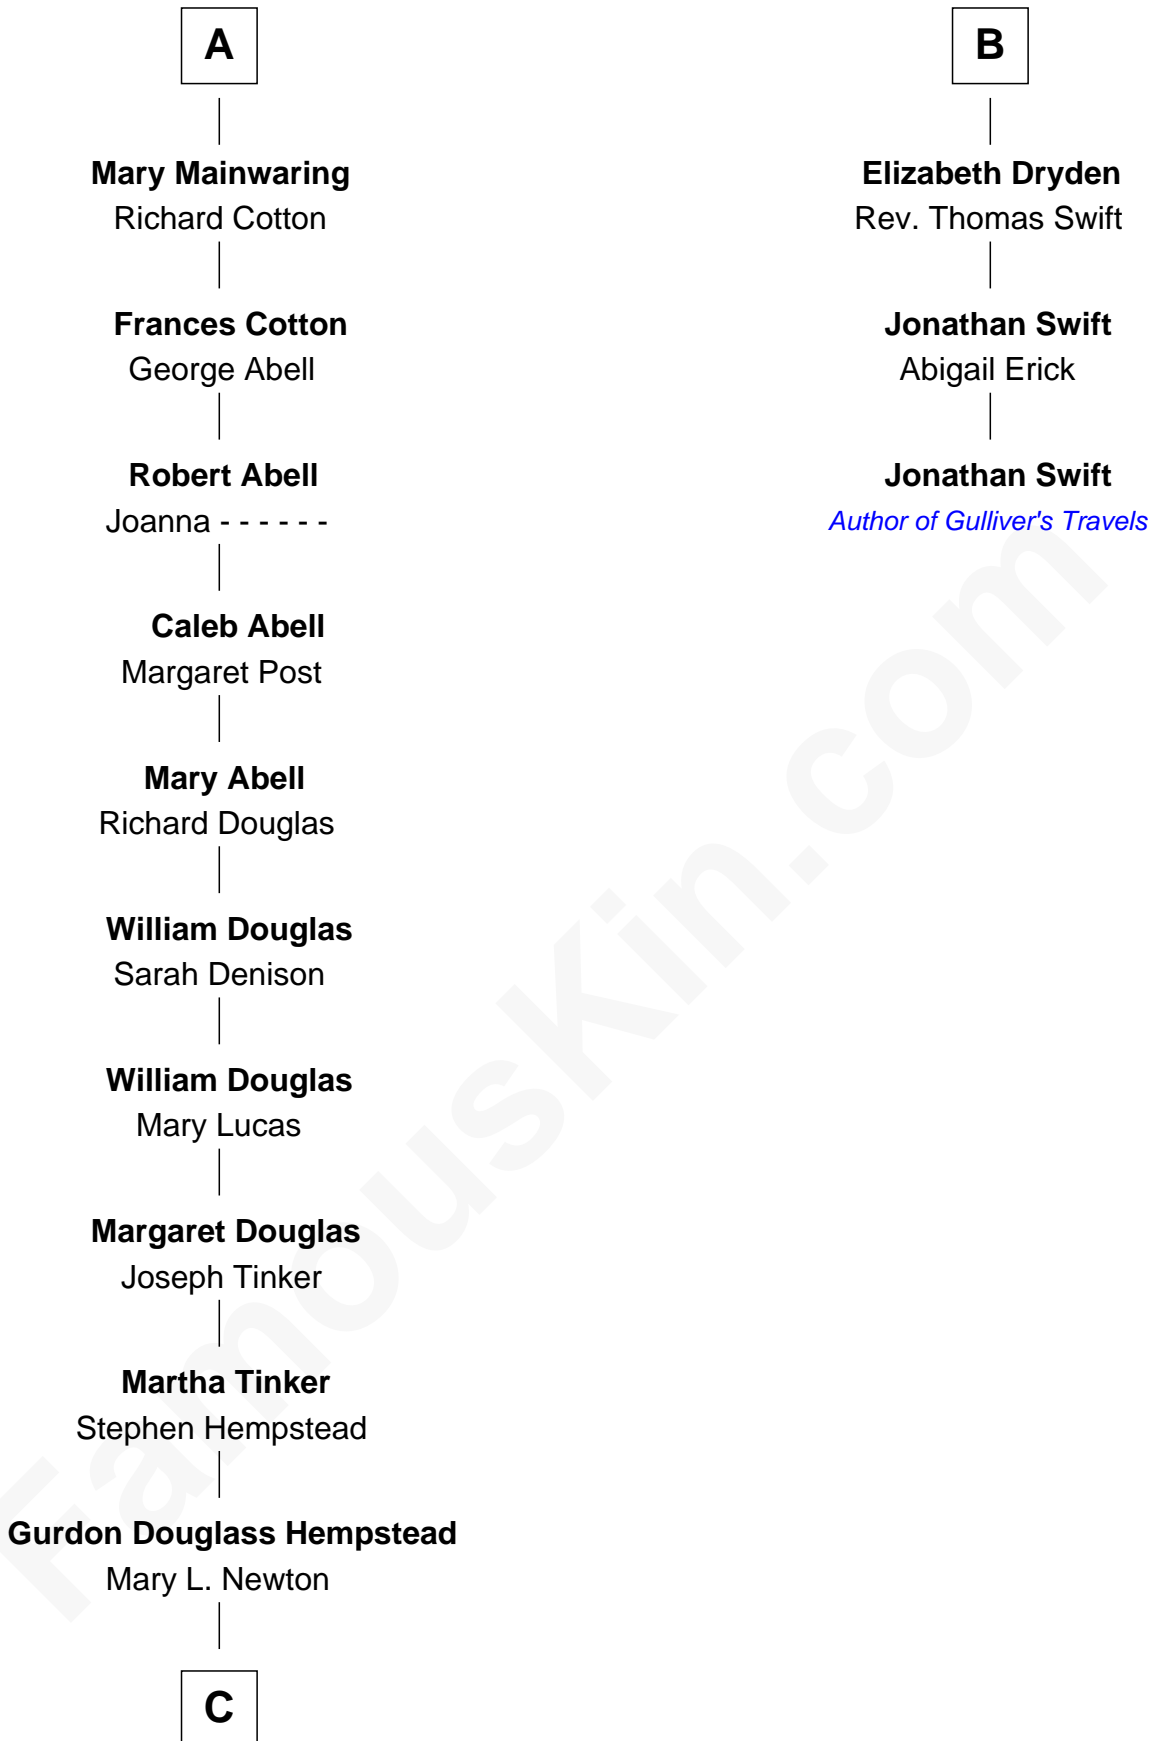

FamousKin.com Relationship Chart of

Richard Gere

Movie Actor

9th cousin 12 times removed of

Jonathan Swift

Author of Gulliver's Travels

Robert de Ferrers
Margaret Despencer

C

Julia Anne Hempstead

Elisha Thomas Tiffany

Nelson Leroy Tiffany

Evaline Harriet Williams

William Stanton Tiffany

Anna Rebecca Stevens

Doris Anna Tiffany

Homer George Gere