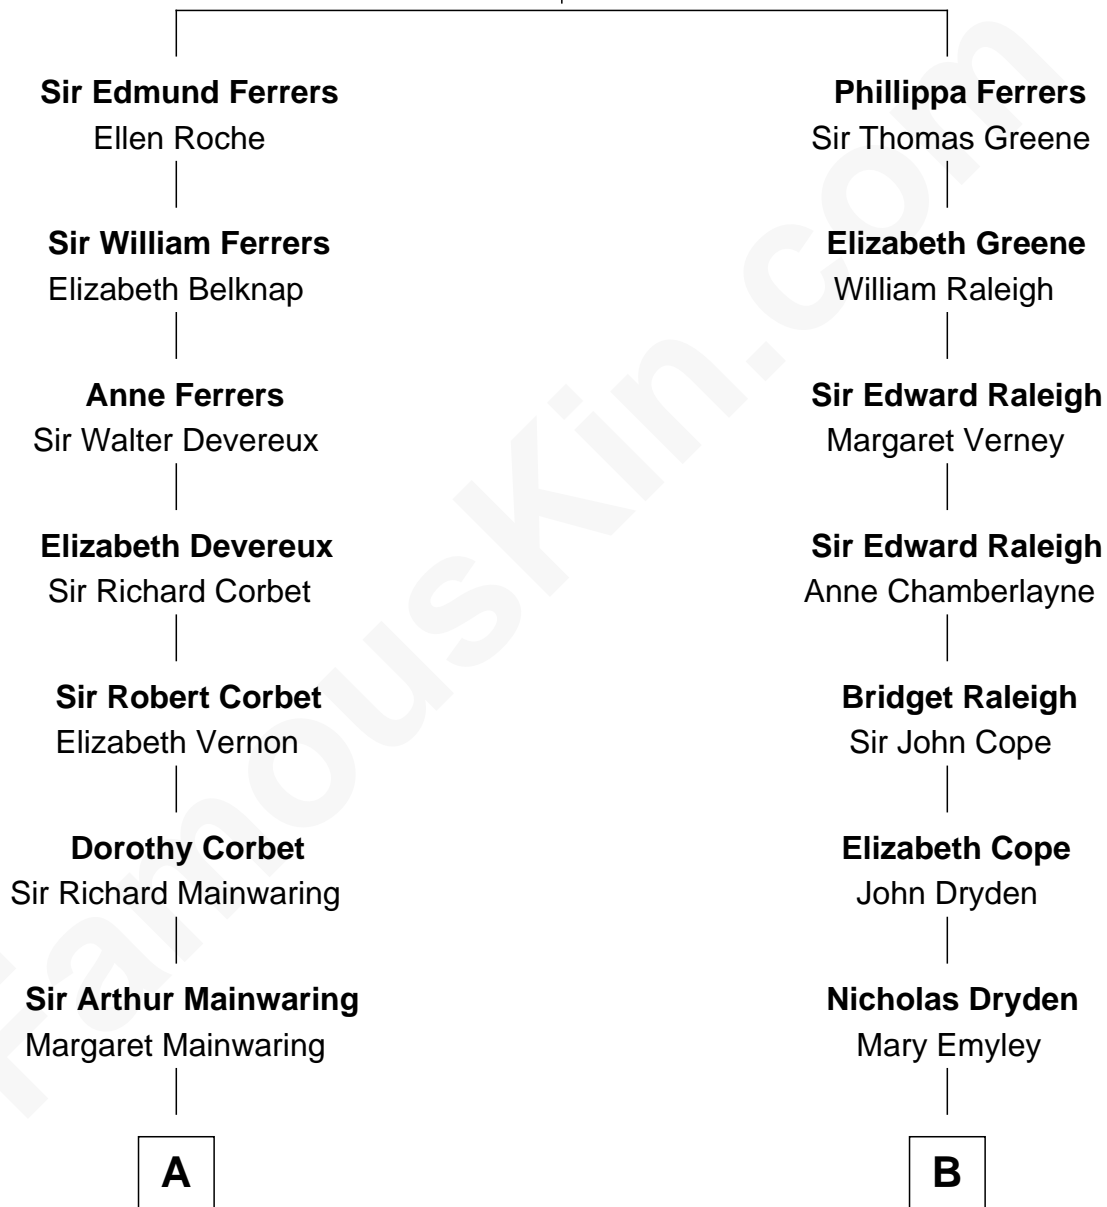

FamousKin.com Relationship Chart of

Richard Gere

Movie Actor

9th cousin 12 times removed of

Jonathan Swift

Author of Gulliver's Travels

Robert de Ferrers
Margaret Despencer

C

Julia Anne Hempstead

Elisha Thomas Tiffany

Nelson Leroy Tiffany

Evaline Harriet Williams

William Stanton Tiffany

Anna Rebecca Stevens

Doris Anna Tiffany

Homer George Gere