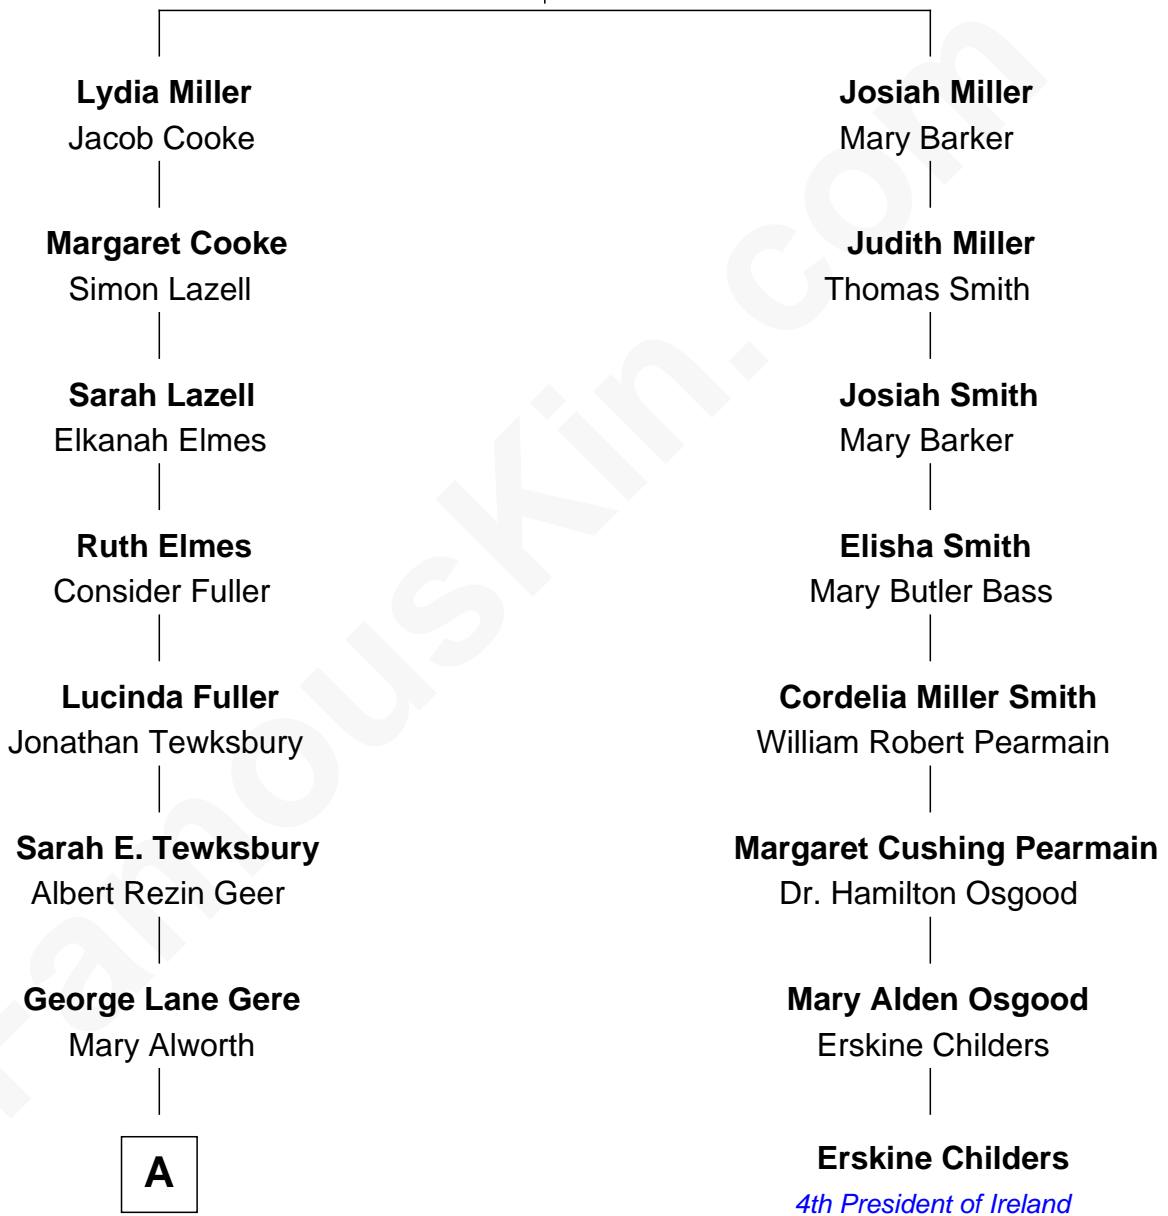

FamousKin.com Relationship Chart of

Richard Gere

Movie Actor

7th cousin 2 times removed of

Erskine Childers

4th President of Ireland

John Miller
Margaret Winslow

A

—
Albert William Gere
Hazel Marjorie Snover

—
Homer George Gere
Doris Anna Tiffany

—
Richard Gere
Movie Actor

FamousKin.com