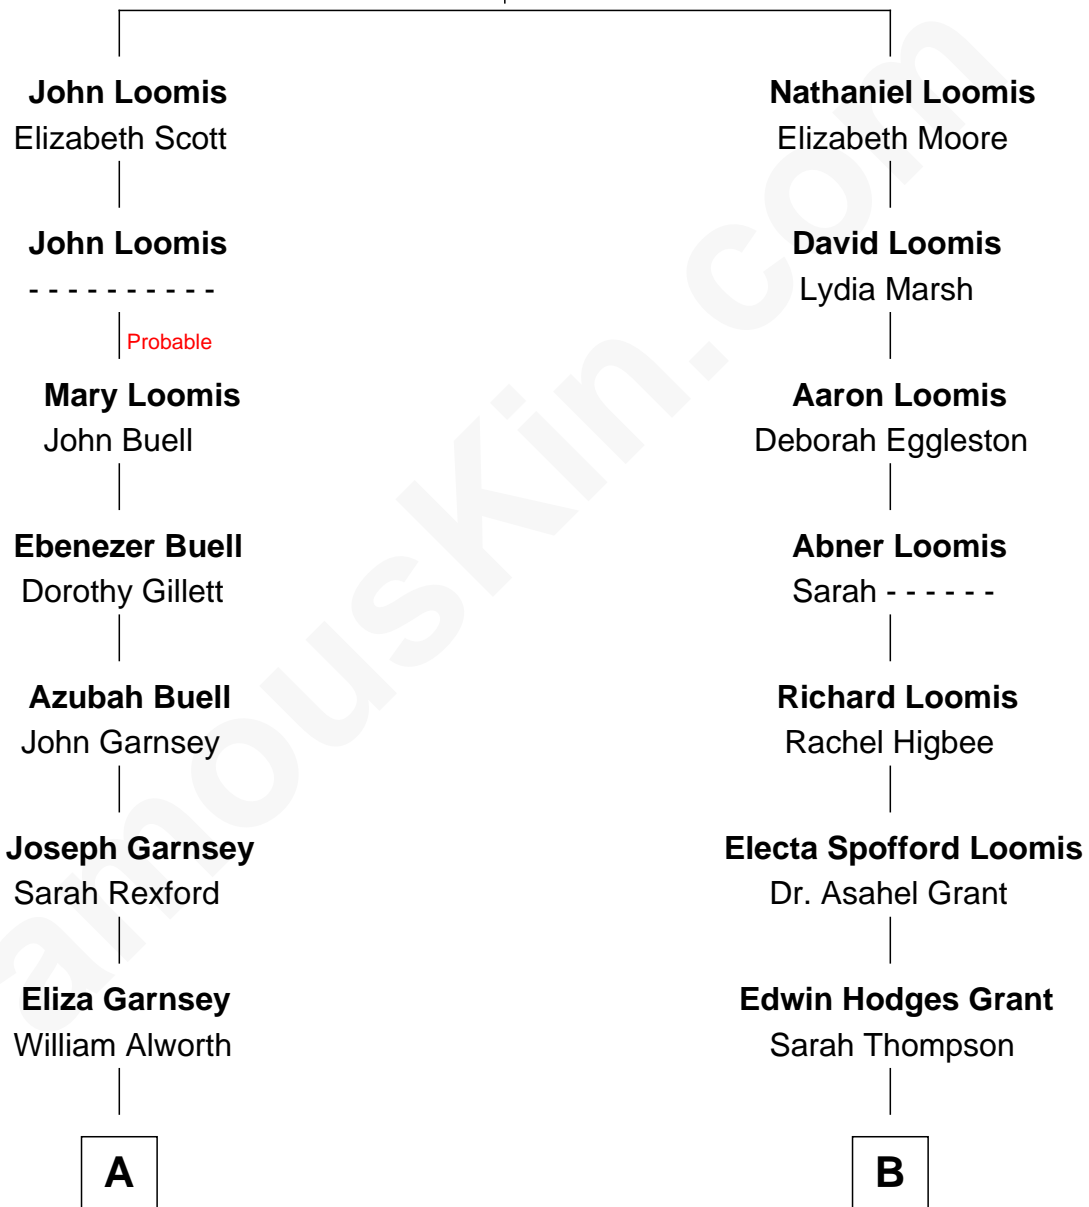

FamousKin.com Relationship Chart of

Richard Gere

Movie Actor

10th cousin of

Amy Grant

Christian/Pop Singer and Songwriter

Joseph Loomis

Mary White

A

Mary Alworth
George Lane Gere

Albert William Gere
Hazel Marjorie Snover

Homer George Gere
Doris Anna Tiffany

Richard Gere
Movie Actor

B

Henry Hastings Grant
Isabel Paine

Otis Paine Grant
Mizella Burton

Dr. Burton Paine Grant
Gloria Dean Napier

Amy Grant
Christian/Pop Singer and Songwriter