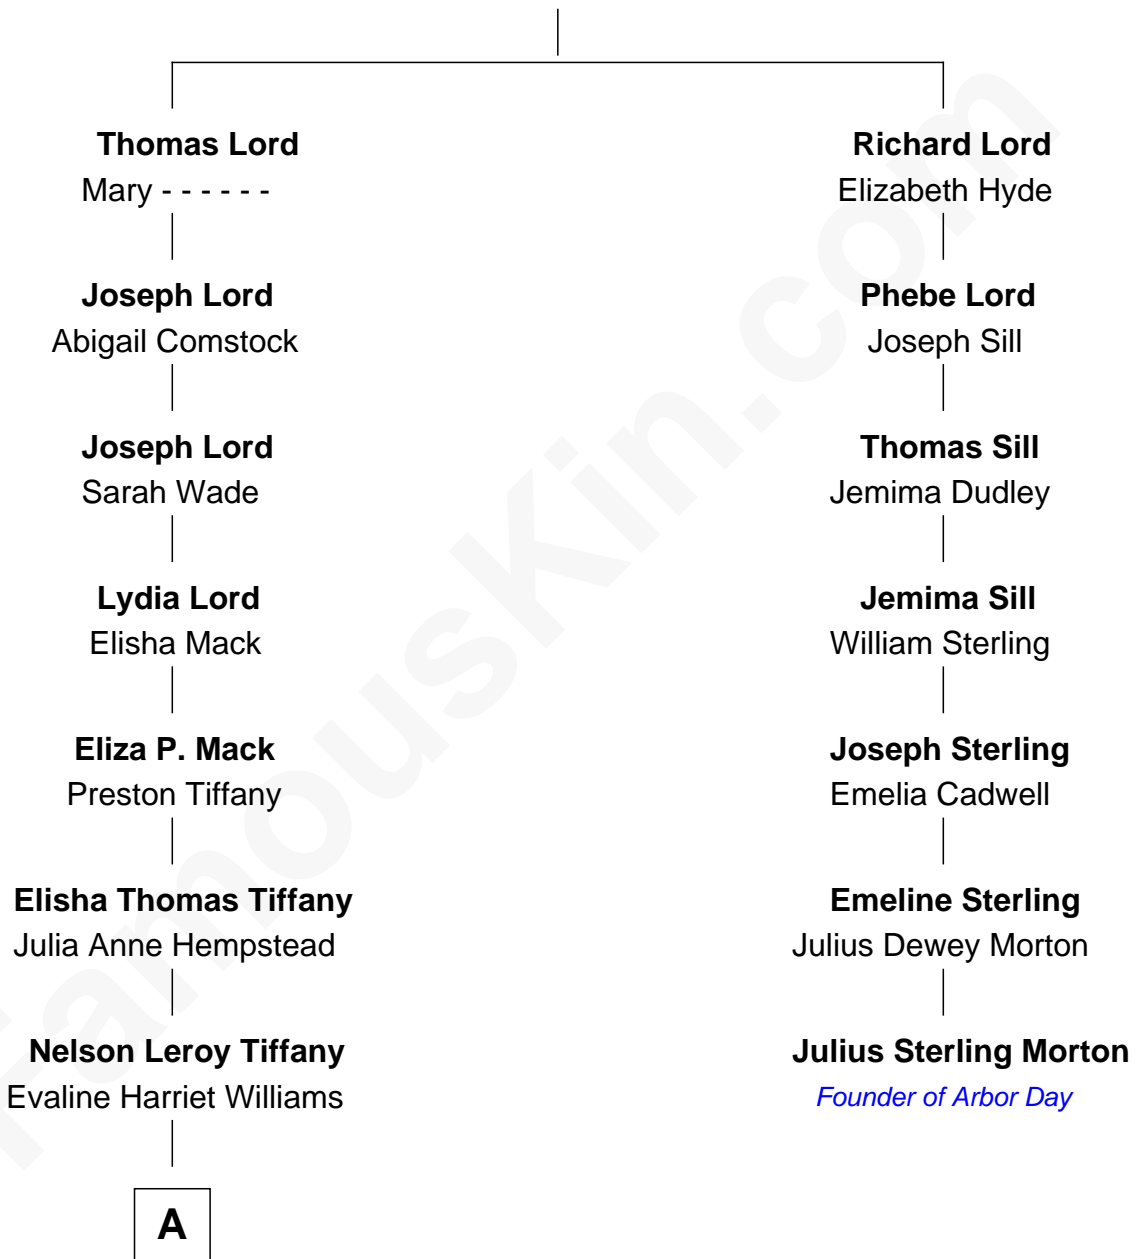

# FamousKin.com Relationship Chart of

**Richard Gere**

*Movie Actor*

6th cousin 3 times removed of

**Julius Sterling Morton**

*Founder of Arbor Day*

**William Lord**

**A**

William Stanton Tiffany

Anna Rebecca Stevens

Doris Anna Tiffany

Homer George Gere

**Richard Gere**

*Movie Actor*

FamousKin.com