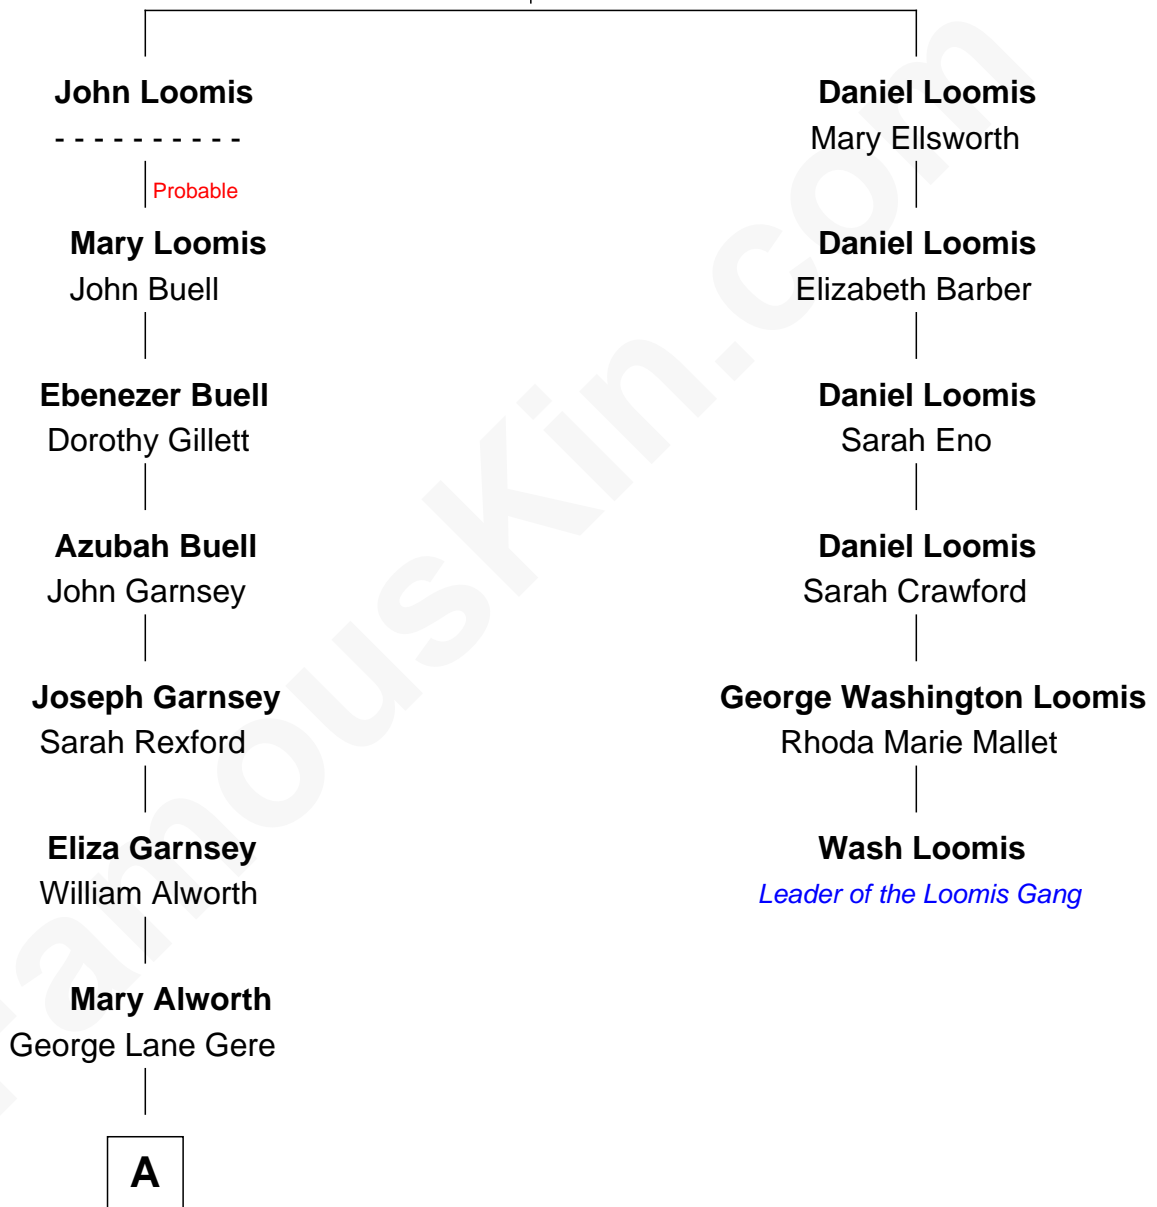

# FamousKin.com Relationship Chart of

**Richard Gere**

*Movie Actor*

5th cousin 4 times removed of

**Wash Loomis**

*Leader of the Loomis Gang*

**John Loomis**  
Elizabeth Scott

**A**

—  
**Albert William Gere**  
Hazel Marjorie Snover

—  
**Homer George Gere**  
Doris Anna Tiffany

—  
**Richard Gere**  
*Movie Actor*

FamousKin.com