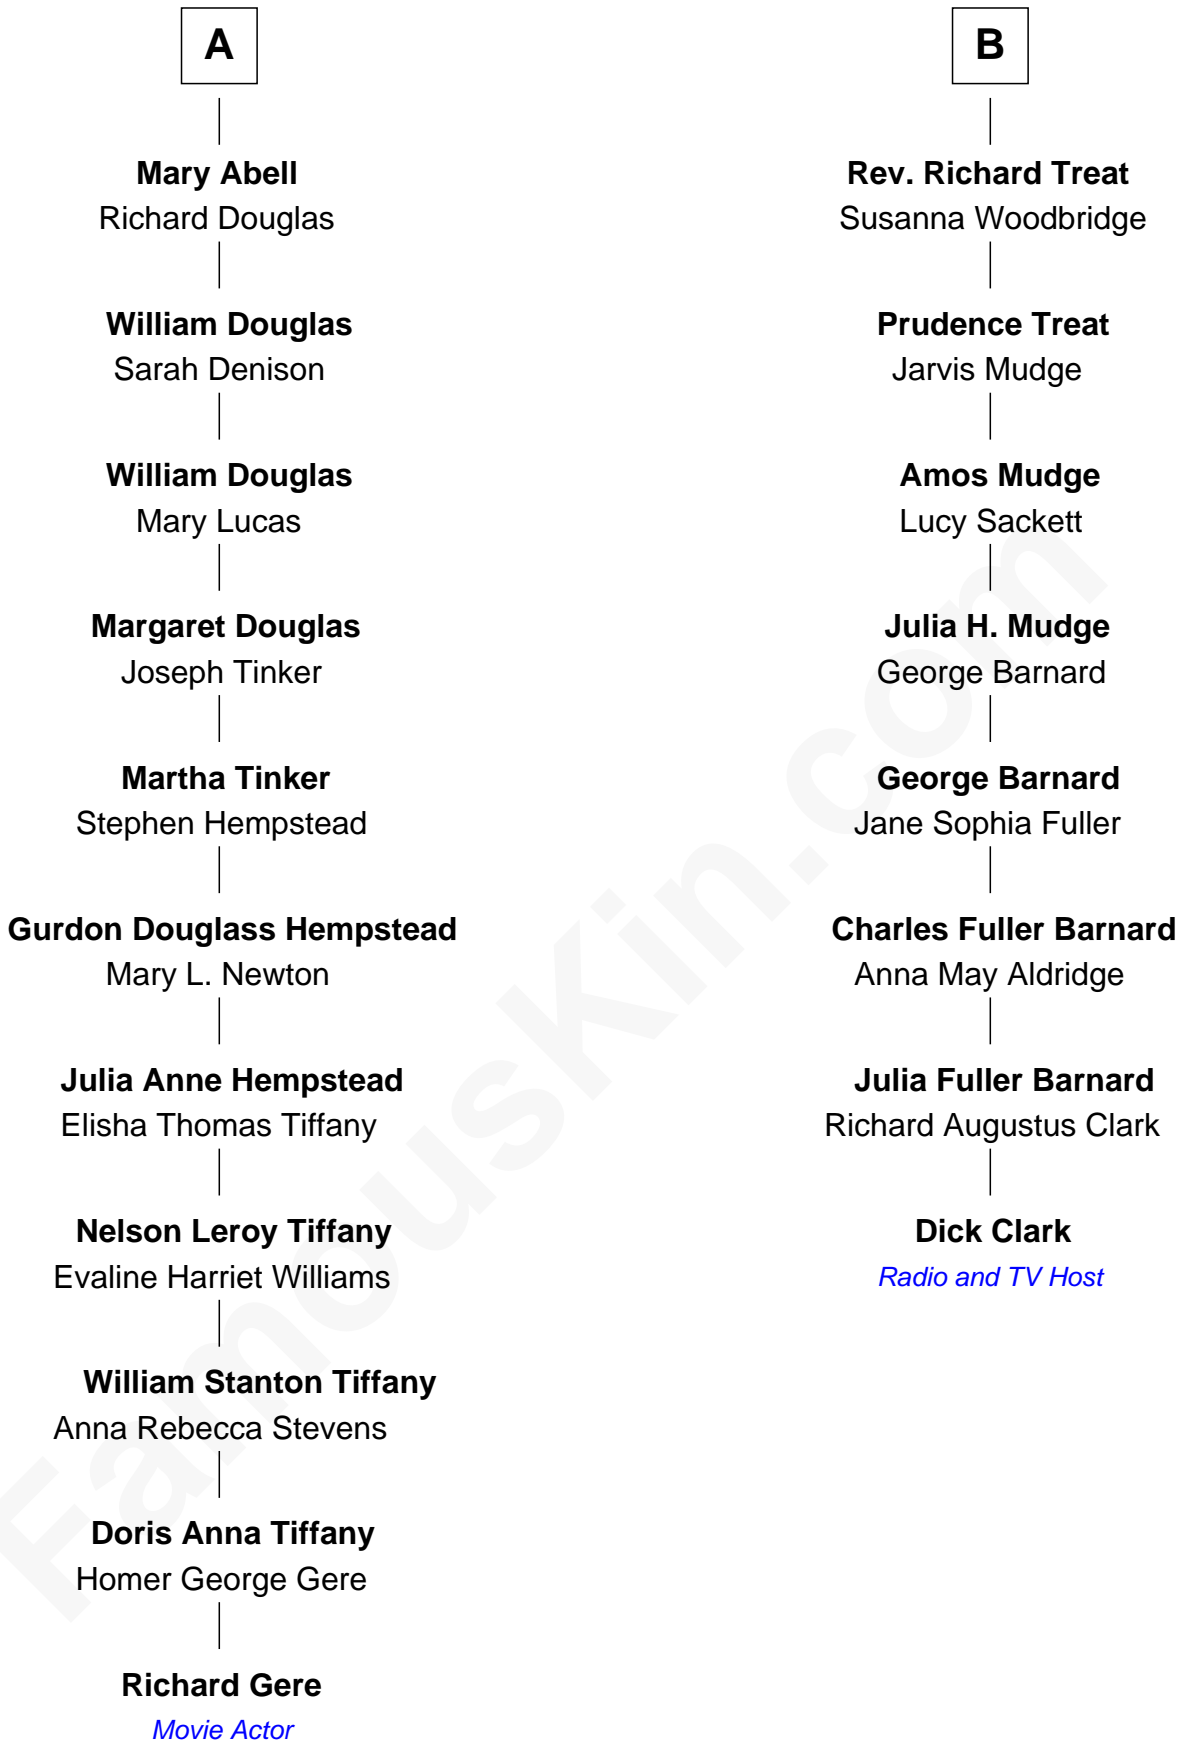

FamousKin.com Relationship Chart of

Richard Gere

Movie Actor

14th cousin 3 times removed of

Dick Clark

Radio and TV Host

William Mainwaring

Margaret Warren

Richard Gere photo by [Francesco \(spaceodissey\)](#) (CC BY 2.0)

Dick Clark photo by [Alan Light](#) (CC BY 2.0)