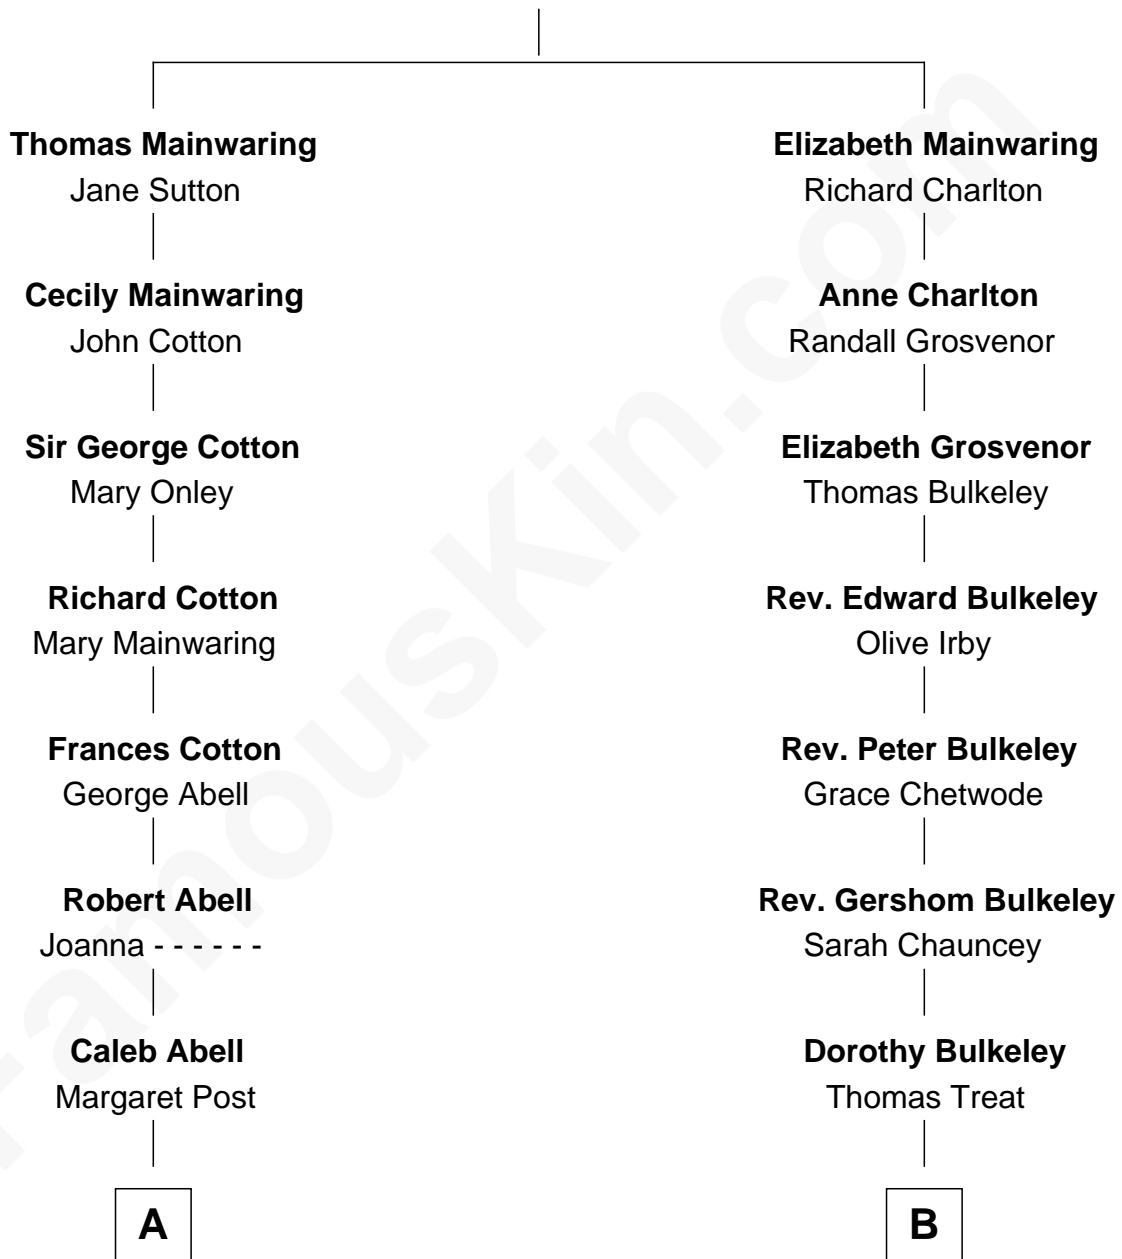

FamousKin.com Relationship Chart of

Richard Gere

Movie Actor

14th cousin 3 times removed of

Dick Clark

Radio and TV Host

William Mainwaring

Margaret Warren

Richard Gere photo by [Francesco \(spaceodissey\)](#) (CC BY 2.0)

Dick Clark photo by [Alan Light](#) (CC BY 2.0)