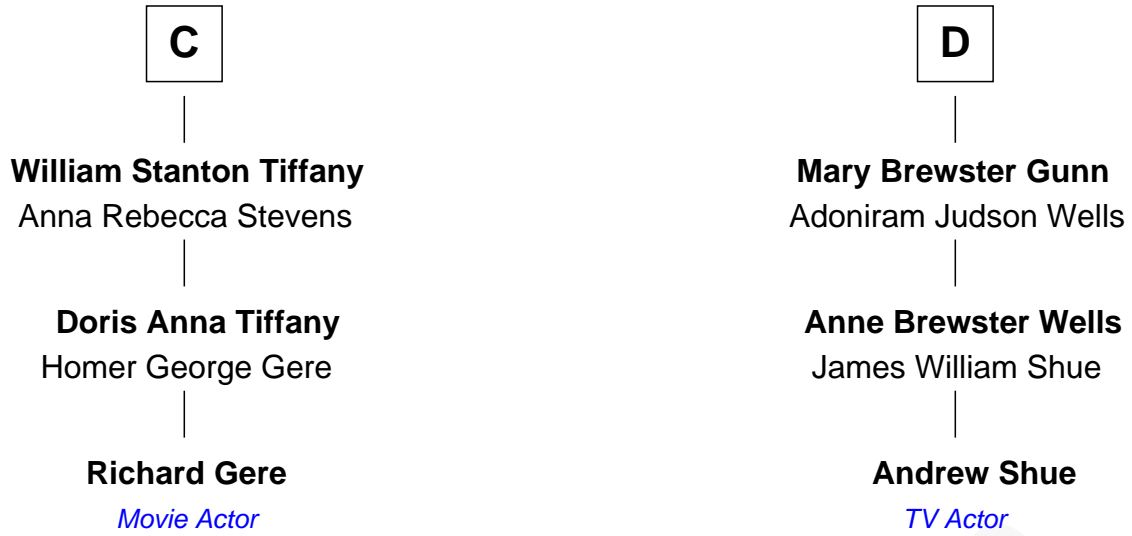

FamousKin.com Relationship Chart of

Richard Gere

Movie Actor

19th cousin of

Andrew Shue

TV Actor

Sir Walter Blount

Sancha de Ayala

FamousKin.com