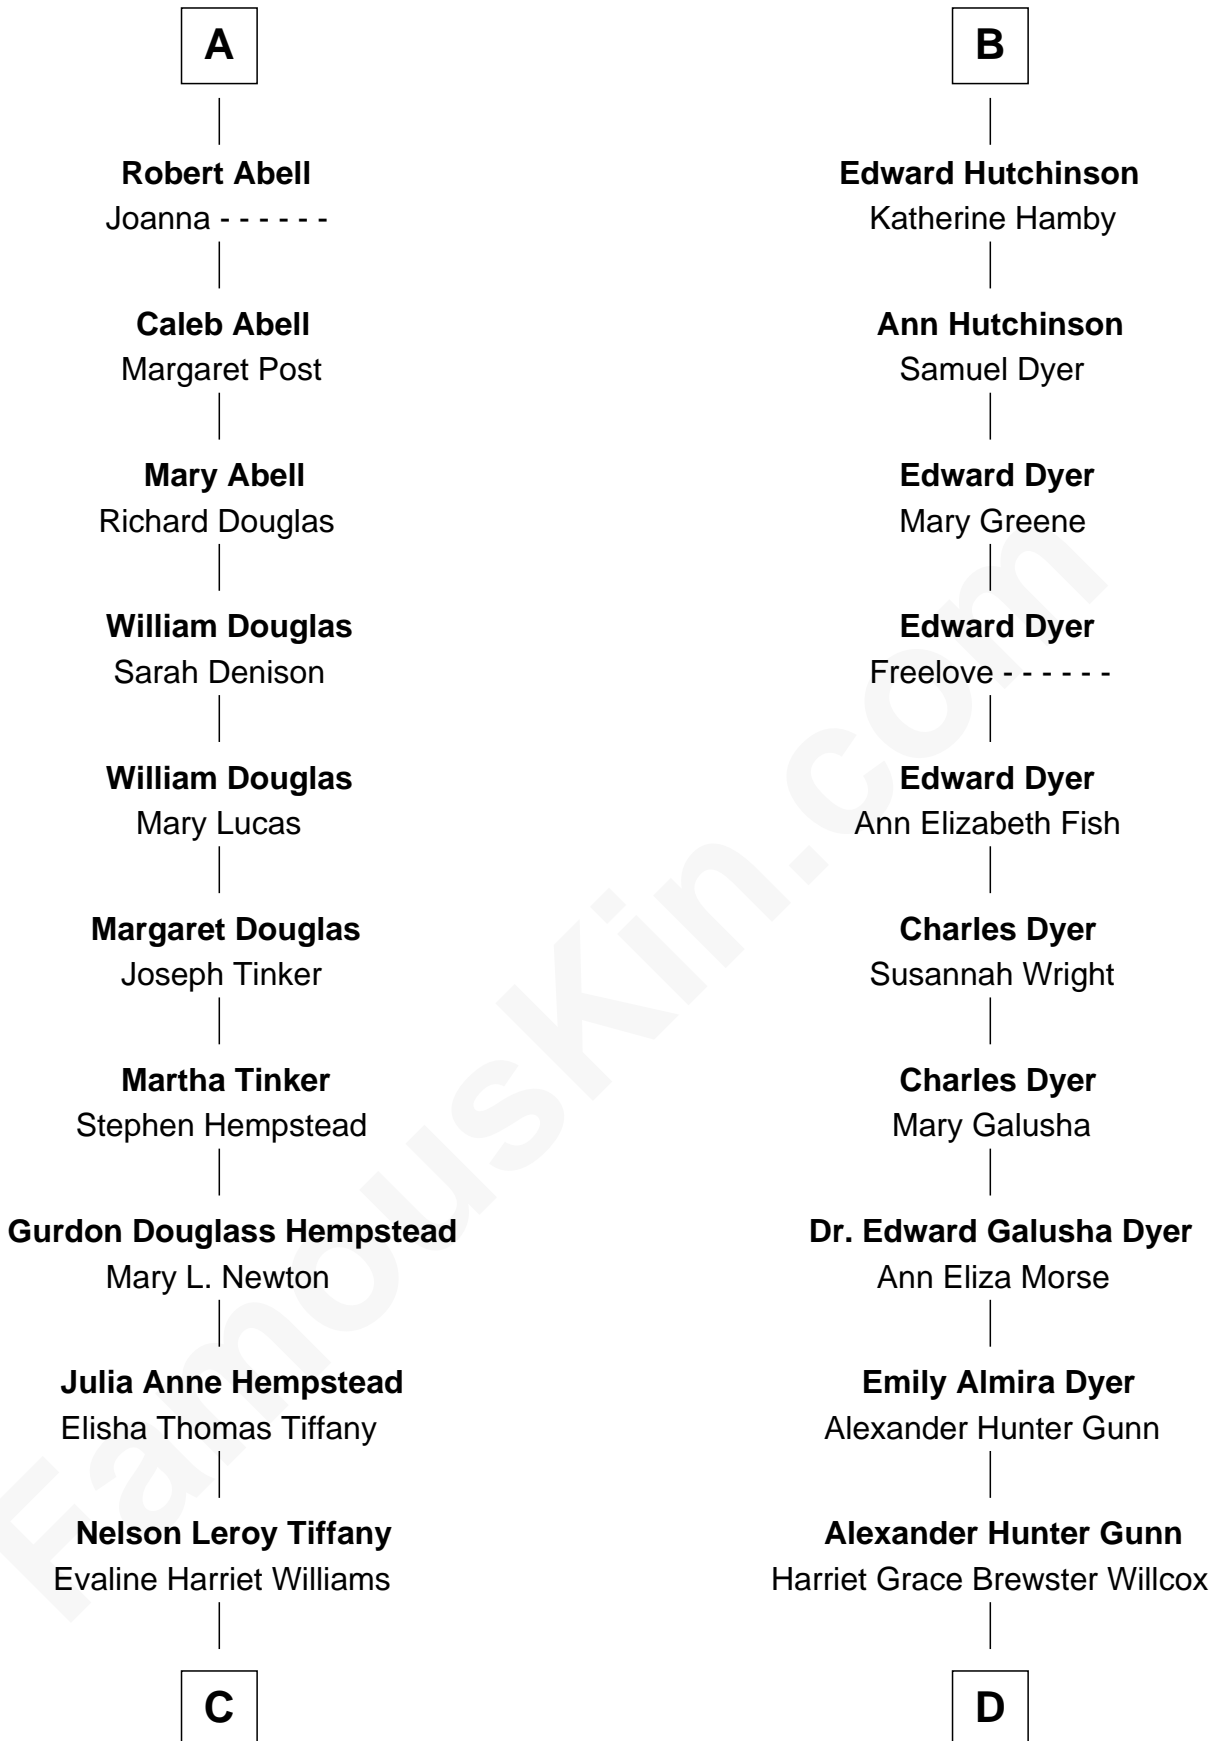

FamousKin.com Relationship Chart of

Richard Gere

Movie Actor

19th cousin of

Andrew Shue

TV Actor

Sir Walter Blount

Sancha de Ayala

FamousKin.com