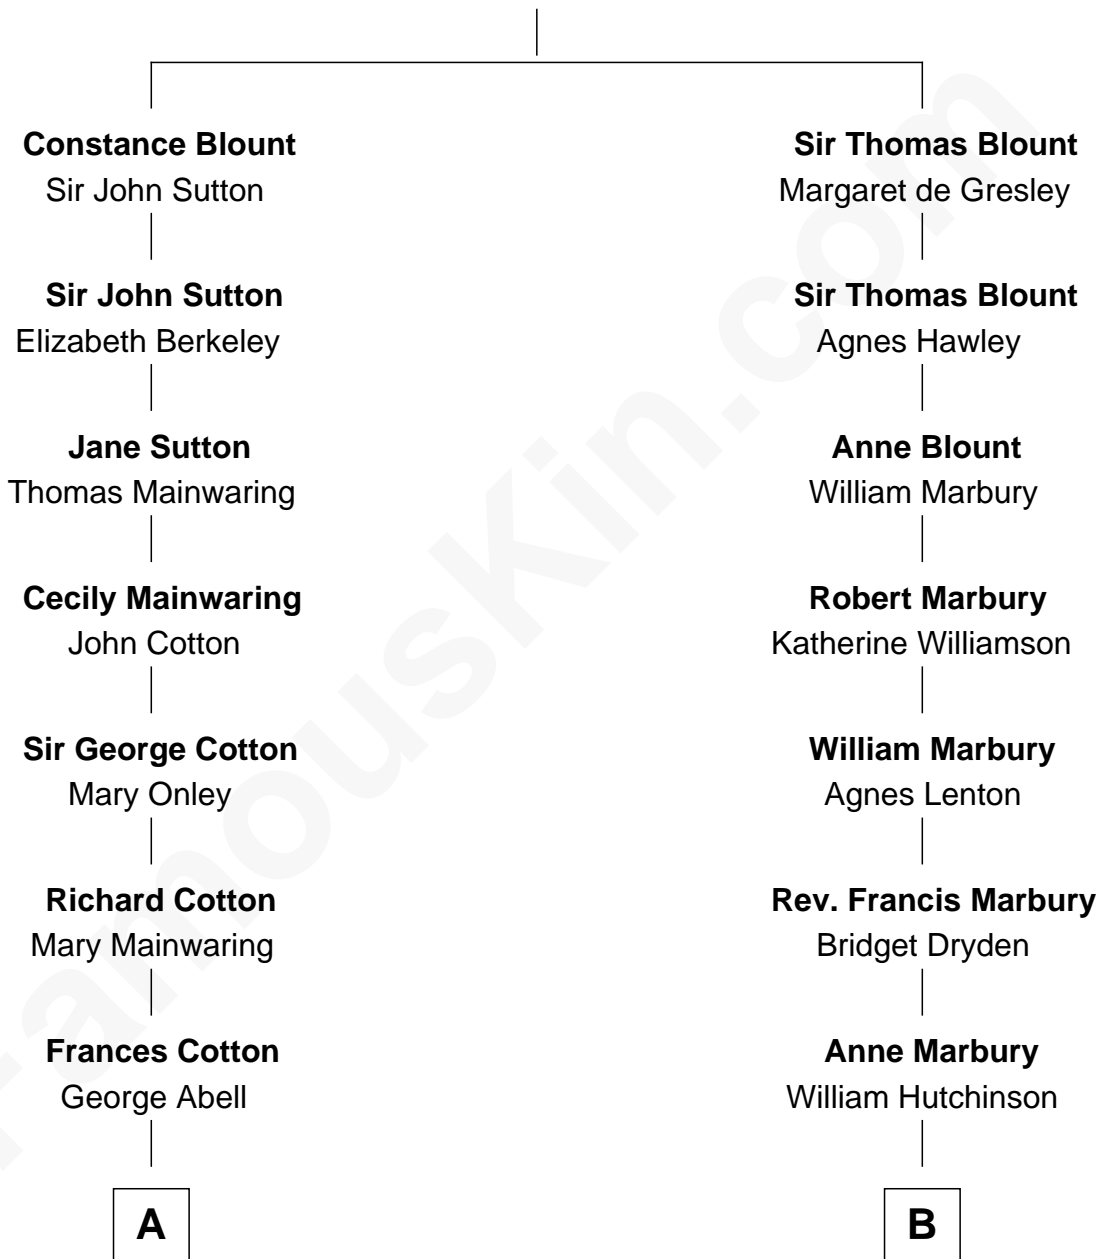

FamousKin.com Relationship Chart of

Richard Gere

Movie Actor

19th cousin of

Andrew Shue

TV Actor

Sir Walter Blount

Sancha de Ayala

FamousKin.com