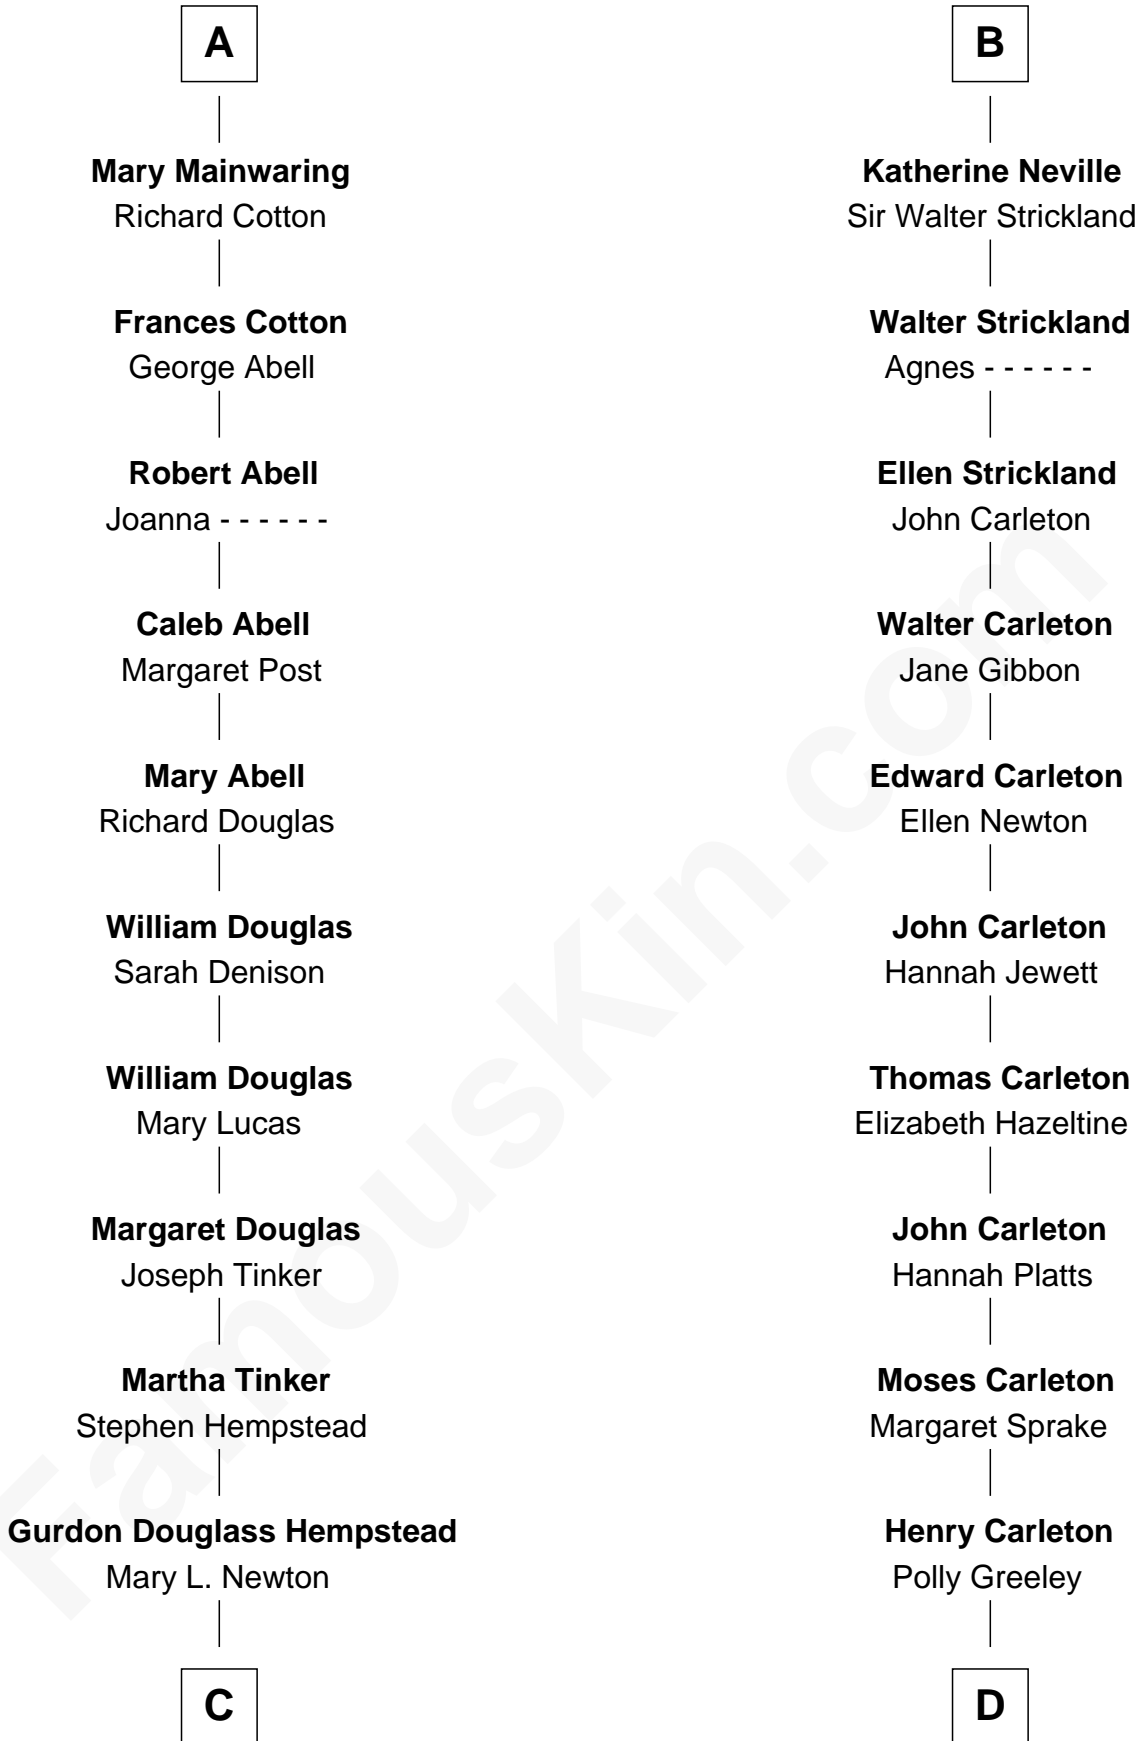

FamousKin.com
Relationship Chart of
Richard Gere
Movie Actor

18th cousin 3 times removed of

Charles A. Pillsbury
Co-Founder of C.A. Pillsbury Co.

Sir Thomas de Beauchamp
 Katherine de Mortimer

Sir William Beauchamp

Margaret de Stafford

Sir Ralph Neville

Ralph de Neville

Mary Ferrers

John Neville

Elizabeth Newmarch

Jane de Neville

Sir William Gascoigne

Margaret Gascoigne

Sir Christopher Ward

Anne Ward

Sir Ralph Neville

B

C

Julia Anne Hempstead
Elisha Thomas Tiffany

Nelson Leroy Tiffany
Evaline Harriet Williams