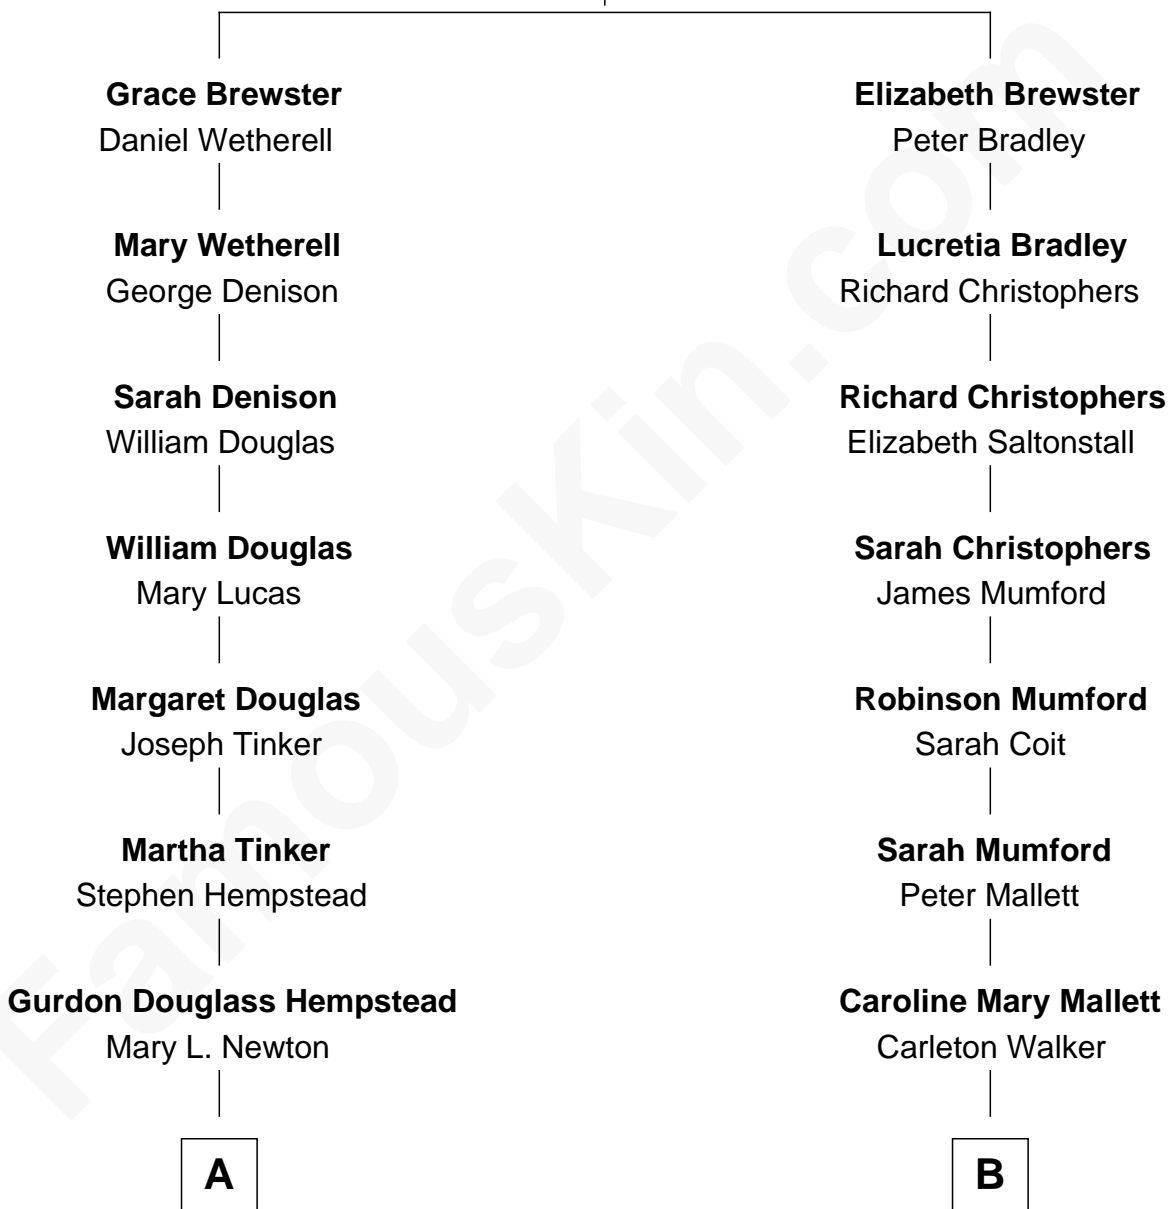

FamousKin.com Relationship Chart of

Richard Gere

Movie Actor

11th cousin of

Carly Fiorina

CEO of Hewlett-Packard

Jonathan Brewster

Lucretia Oldham

A

Julia Anne Hempstead

Elisha Thomas Tiffany

Nelson Leroy Tiffany

Evaline Harriet Williams

William Stanton Tiffany

Anna Rebecca Stevens

Doris Anna Tiffany