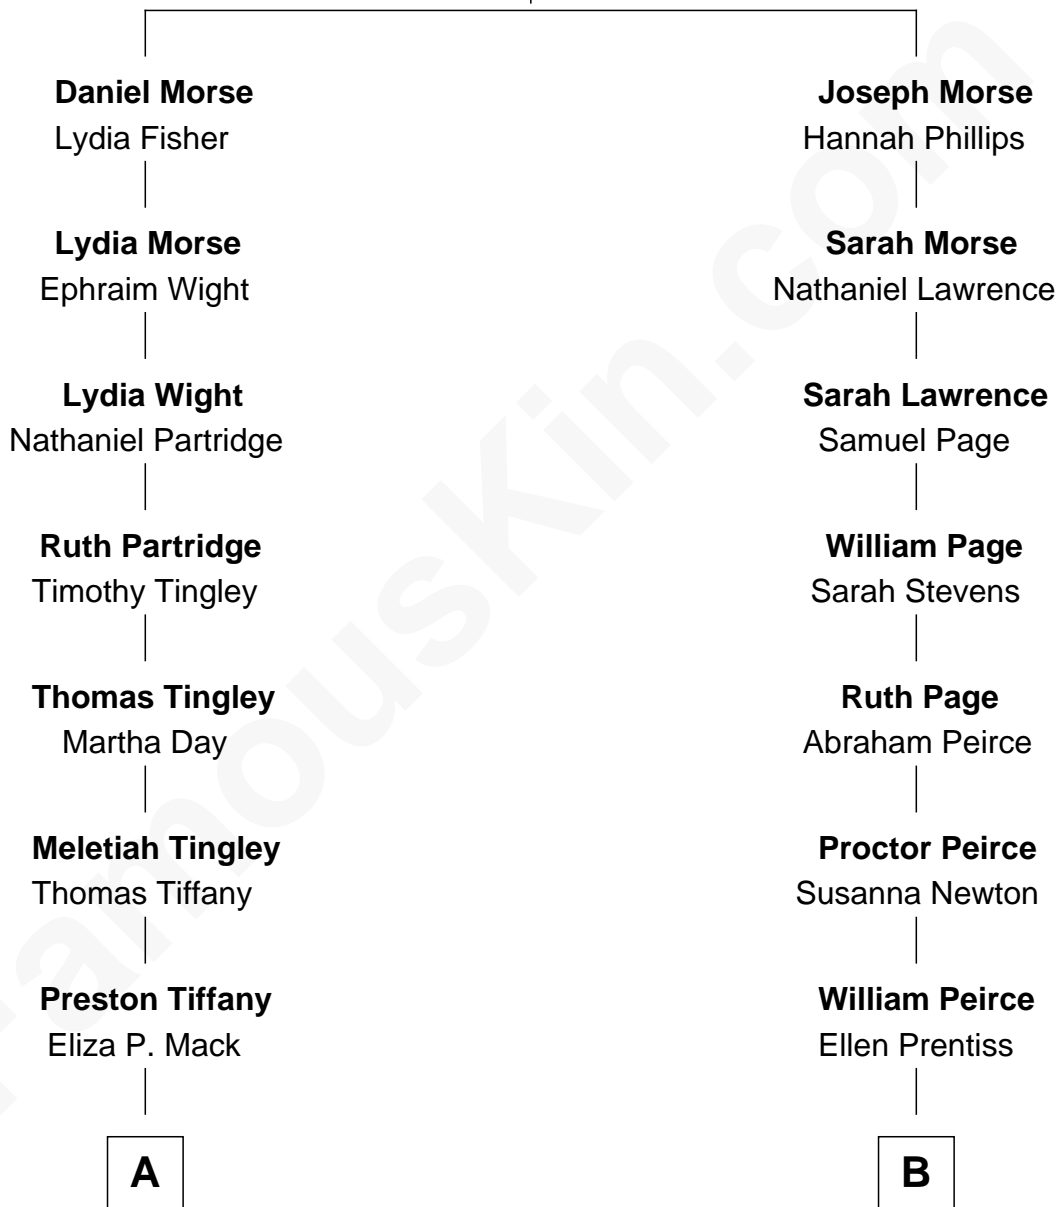

FamousKin.com Relationship Chart of

Richard Gere

Movie Actor

10th cousin 1 time removed of

John Lithgow

Stage, TV, and Movie Actor

Samuel Morse

Elizabeth Jasper

A

Elisha Thomas Tiffany
Julia Anne Hempstead

Nelson Leroy Tiffany
Evaline Harriet Williams

William Stanton Tiffany
Anna Rebecca Stevens

Doris Anna Tiffany
Homer George Gere

Richard Gere
Movie Actor

B

Ellen Prentiss Peirce
Washington Lithgow

Arthur Washington Lithgow
Ina Berenice Robinson

Arthur Washington Lithgow
Sarah Jane Price

John Lithgow
Stage, TV, and Movie Actor