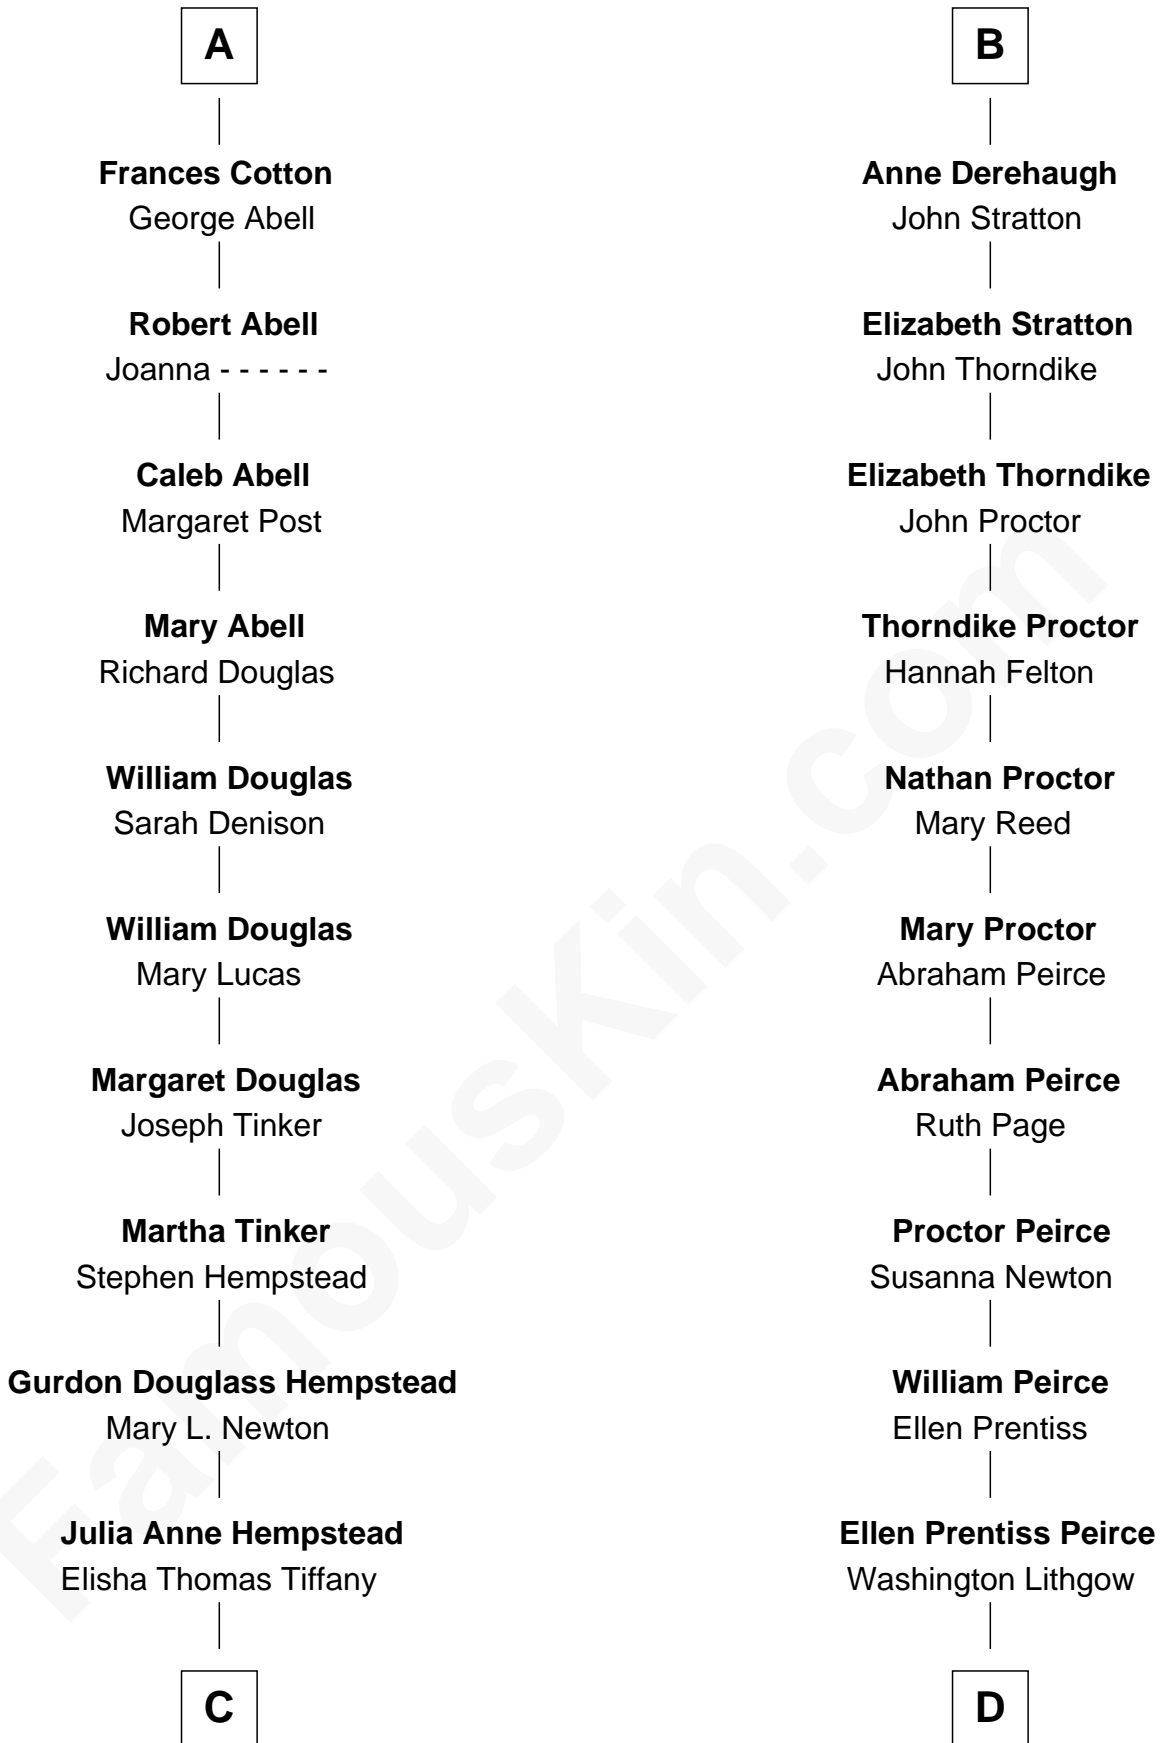

FamousKin.com Relationship Chart of

Richard Gere

Movie Actor

19th cousin 1 time removed of

John Lithgow

Stage, TV, and Movie Actor

Sir Philip le Despencer

Elizabeth - - - - -

Cecily Mainwaring

John Cotton

Sir George Cotton

Mary Onley

Richard Cotton

Mary Mainwaring

A

Sir Philip le Despencer

Elizabeth de Tibetot

Margery Despencer

Sir Roger Wentworth

Henry Wentworth

Elizabeth Howard

Margery Wentworth

Sir William Waldegrave

Dorothy Waldegrave

Sir John Spring

Frances Spring

Edmund Wright

Mary Wright

William Derehaugh

B

C

Nelson Leroy Tiffany
Evaline Harriet Williams