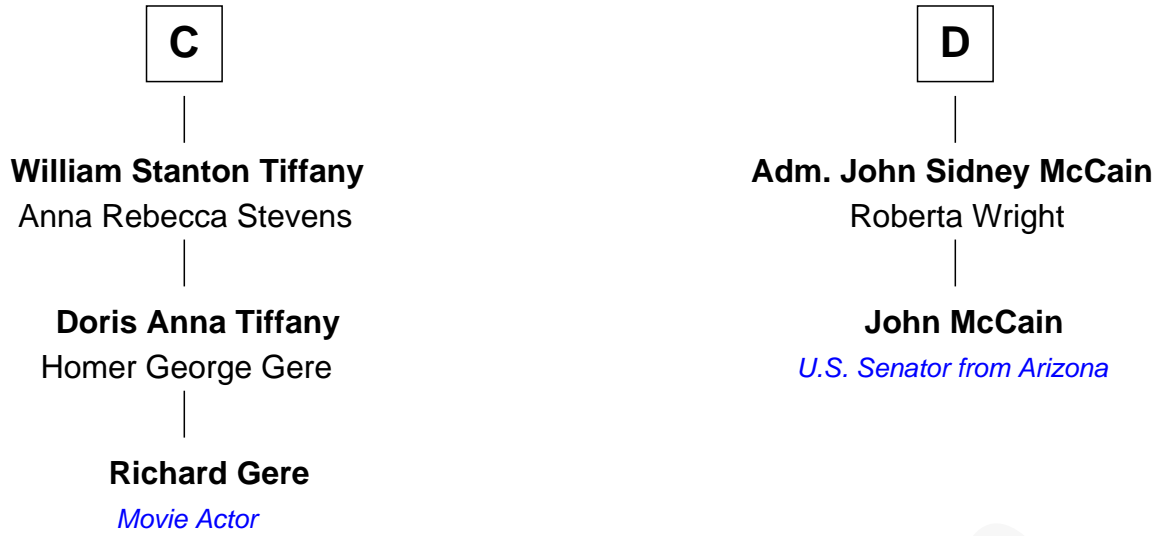

# FamousKin.com Relationship Chart of

**Richard Gere**

*Movie Actor*

18th cousin 1 time removed of

**John McCain**

*U.S. Senator from Arizona*

**Sir Walter Blount**

Sancha de Ayala

**Sir George Cotton**

Mary Onley

**Richard Cotton**

Mary Mainwaring

**Frances Cotton**

George Abell

**A**

**Sir Thomas Blount**

Margaret de Gresley

**Sanchia Blount**

Edward Langford

**Alice Langford**

John Stradling

**Anne Stradling**

Sir John Danvers

**Anne Danvers**

Thomas Lovett

**Elizabeth Lovett**

Anthony Cave

**Anne Cave**

Griffith Hampden

**B**

FamousKin.com