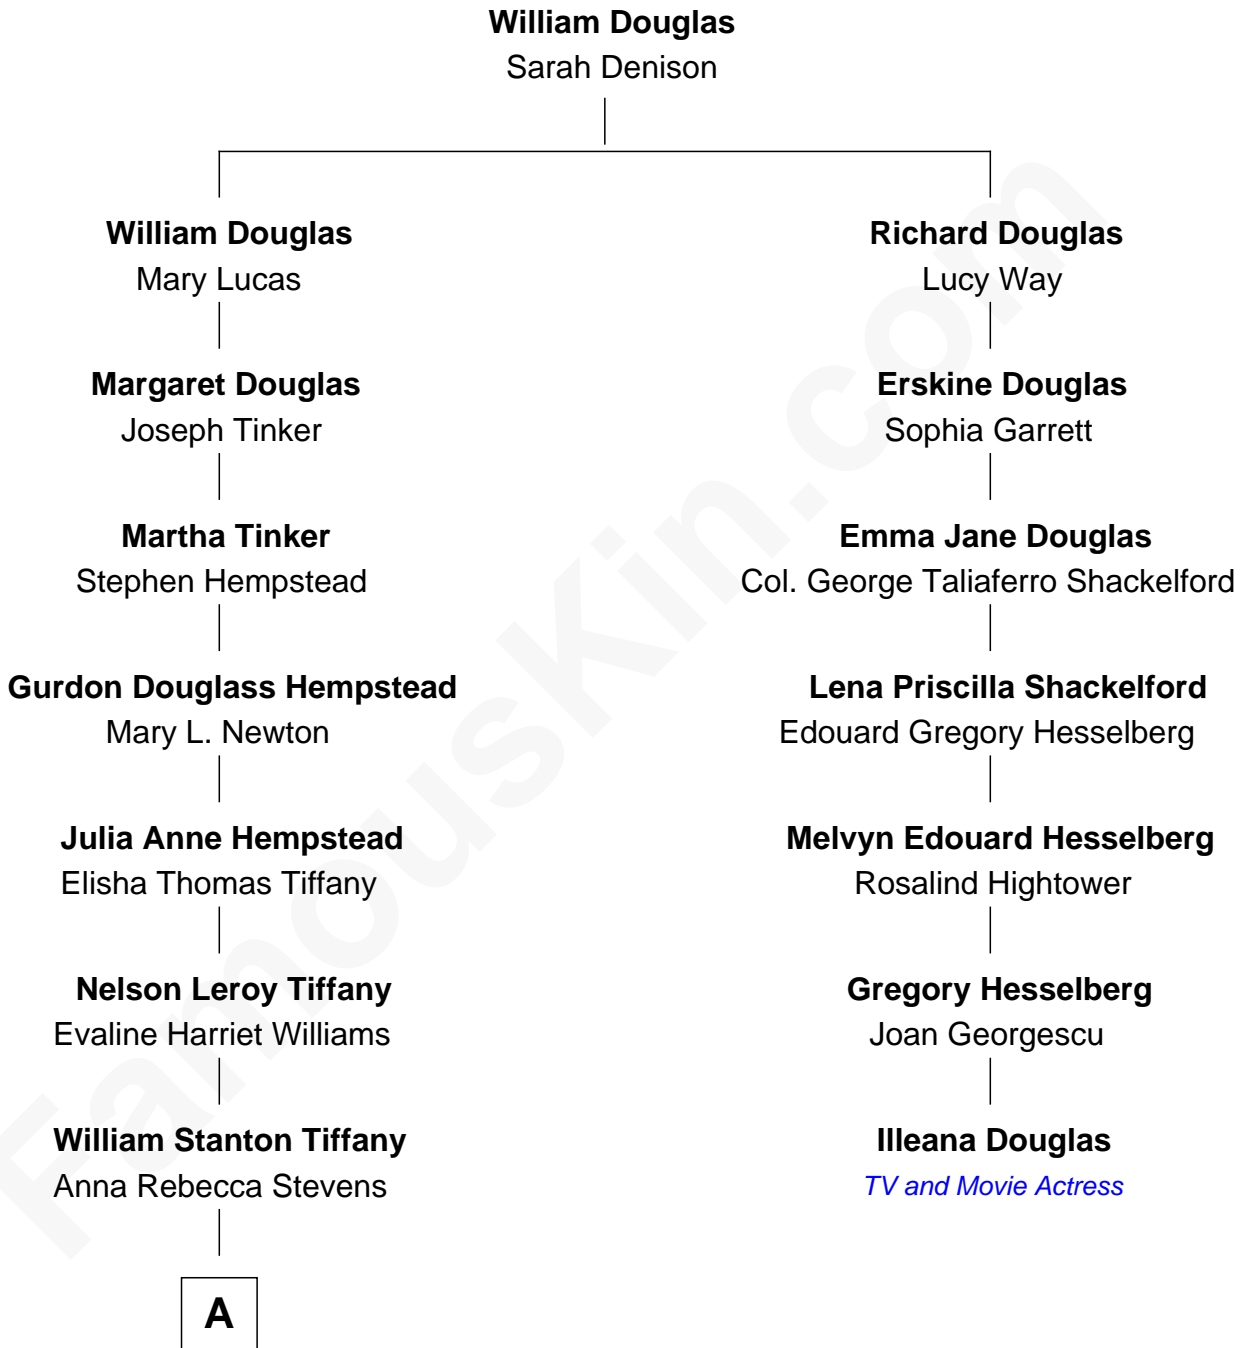

FamousKin.com Relationship Chart of

Richard Gere

Movie Actor

6th cousin 2 times removed of

Illeana Douglas

TV and Movie Actress

A

Doris Anna Tiffany
Homer George Gere

Richard Gere
Movie Actor

FamousKin.com