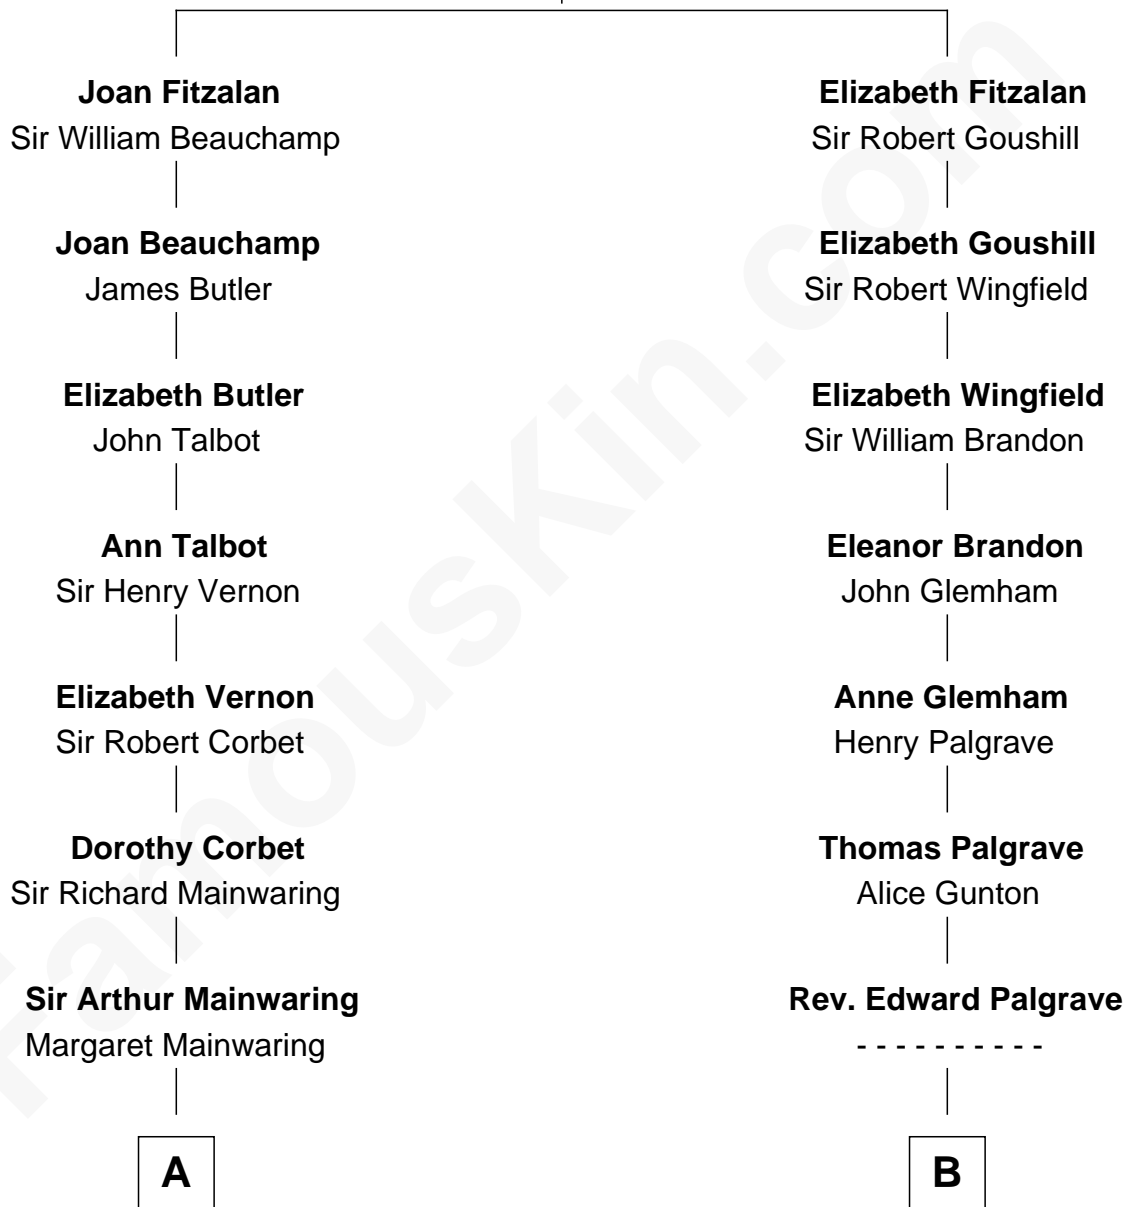

FamousKin.com Relationship Chart of

Richard Gere

Movie Actor

20th cousin 1 time removed of

Sarah Palin

9th Governor of Alaska

Sir Richard Fitzalan

Elizabeth de Bohun

C

Julia Anne Hempstead
Elisha Thomas Tiffany

Nelson Leroy Tiffany
Evaline Harriet Williams

William Stanton Tiffany
Anna Rebecca Stevens

Doris Anna Tiffany
Homer George Gere

Richard Gere
Movie Actor

D

Charles R. Heath
Alice Adeline Oriel