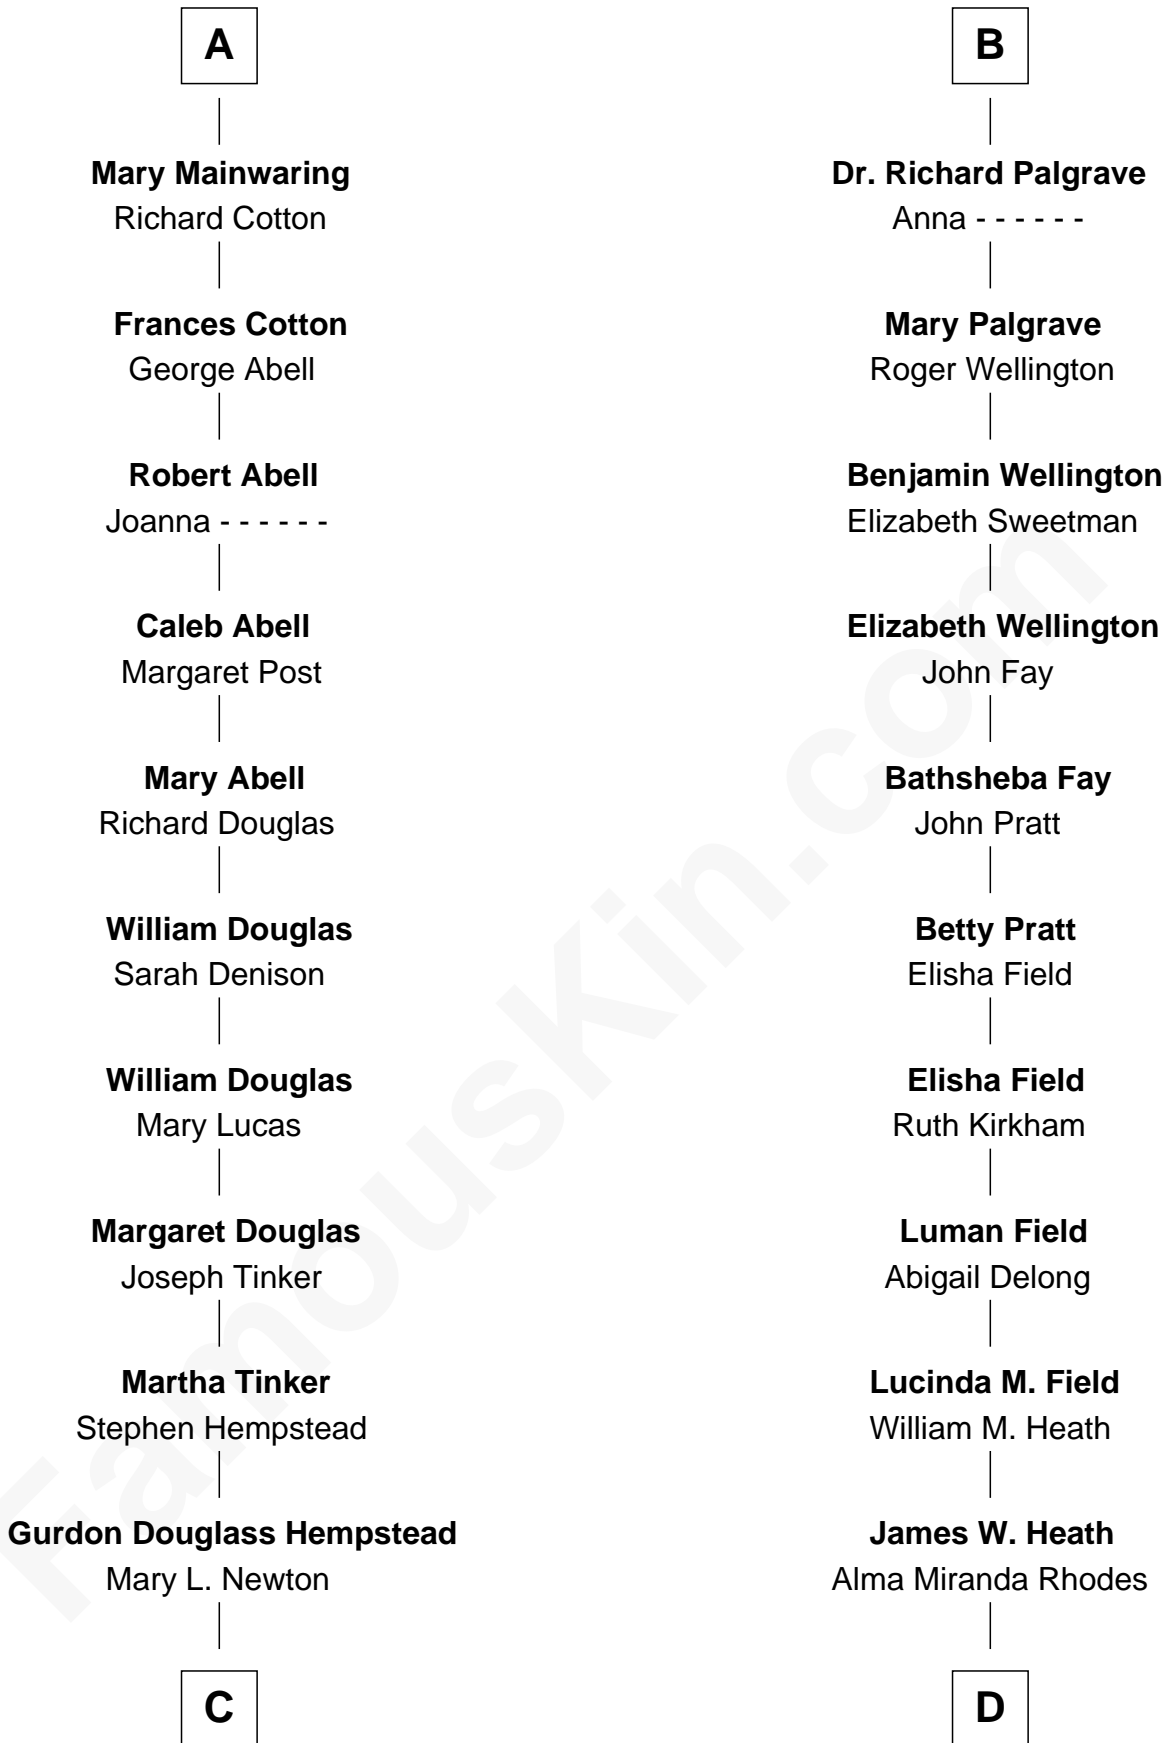

FamousKin.com Relationship Chart of

Richard Gere

Movie Actor

20th cousin 1 time removed of

Sarah Palin

9th Governor of Alaska

Sir Richard Fitzalan

Elizabeth de Bohun

C

Julia Anne Hempstead
Elisha Thomas Tiffany

Nelson Leroy Tiffany
Evaline Harriet Williams

William Stanton Tiffany
Anna Rebecca Stevens

Doris Anna Tiffany
Homer George Gere

Richard Gere
Movie Actor

D

Charles R. Heath
Alice Adeline Oriel

Charles Francis Heath
Nellie Marie Brandt

Charles Richard Heath
Sarah Sheeran

Sarah Palin
9th Governor of Alaska