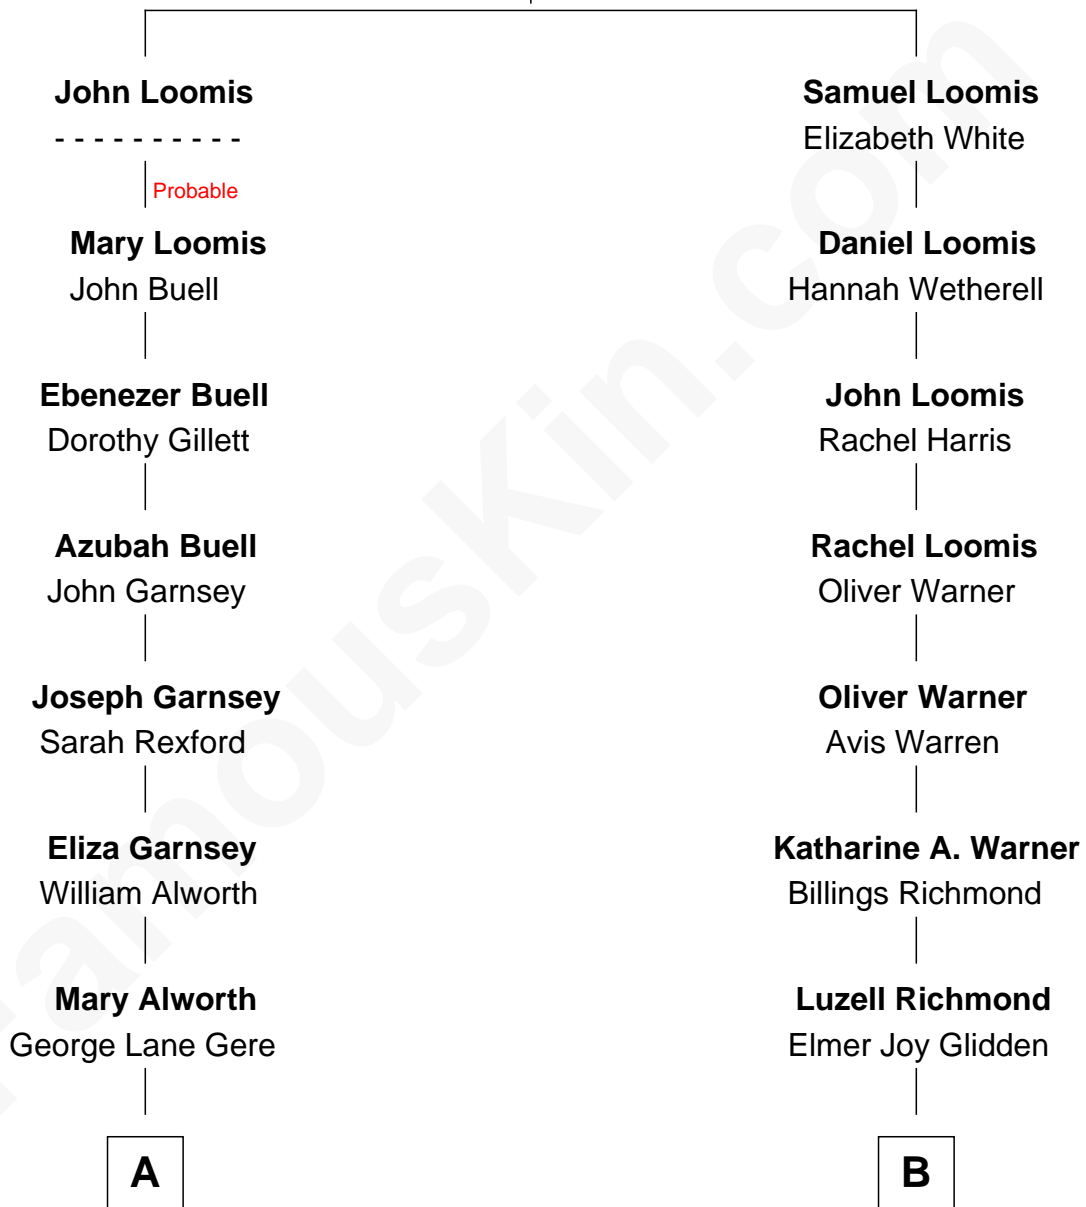

FamousKin.com Relationship Chart of

Richard Gere

Movie Actor

9th cousin 1 time removed of

Zac Efron

Movie Actor

John Loomis
Elizabeth Scott

A

Albert William Gere
Hazel Marjorie Snover

Homer George Gere
Doris Anna Tiffany

Richard Gere
Movie Actor

B

Joseph Henry Glidden
Helene Durgan

June Helene Glidden
Robert Harold Baskett

Starla June Baskett
David Leslie Efron