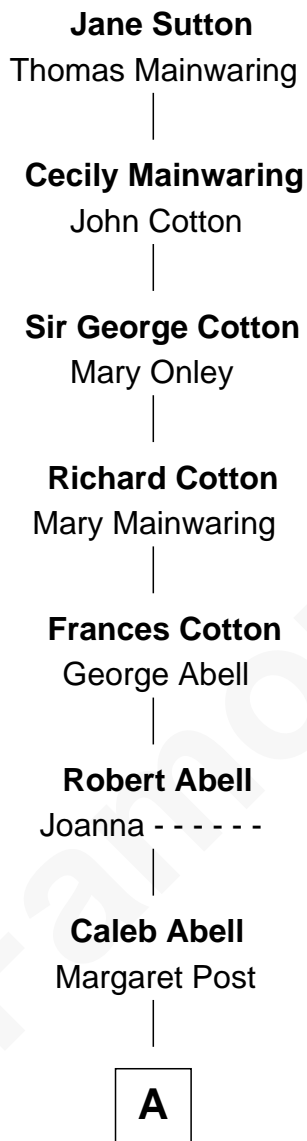

# FamousKin.com Relationship Chart of

**Richard Gere**

*Movie Actor*

14th cousin 3 times removed of

**Princess Diana**

*Princess of Wales*

**Sir John Sutton**  
Elizabeth Berkeley

Richard Gere photo by [Francesco \(spaceodissey\)](#) [\(CC BY 2.0\)](#)