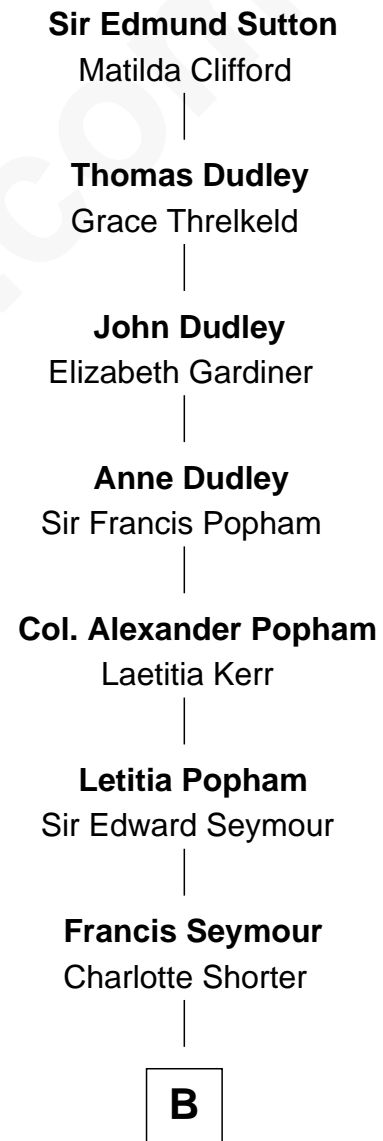

# FamousKin.com Relationship Chart of

**Richard Gere**

*Movie Actor*

14th cousin 3 times removed of

**Princess Diana**

*Princess of Wales*

**Sir John Sutton**  
Elizabeth Berkeley

Richard Gere photo by [Francesco \(spaceodissey\)](#) [\(CC BY 2.0\)](#)