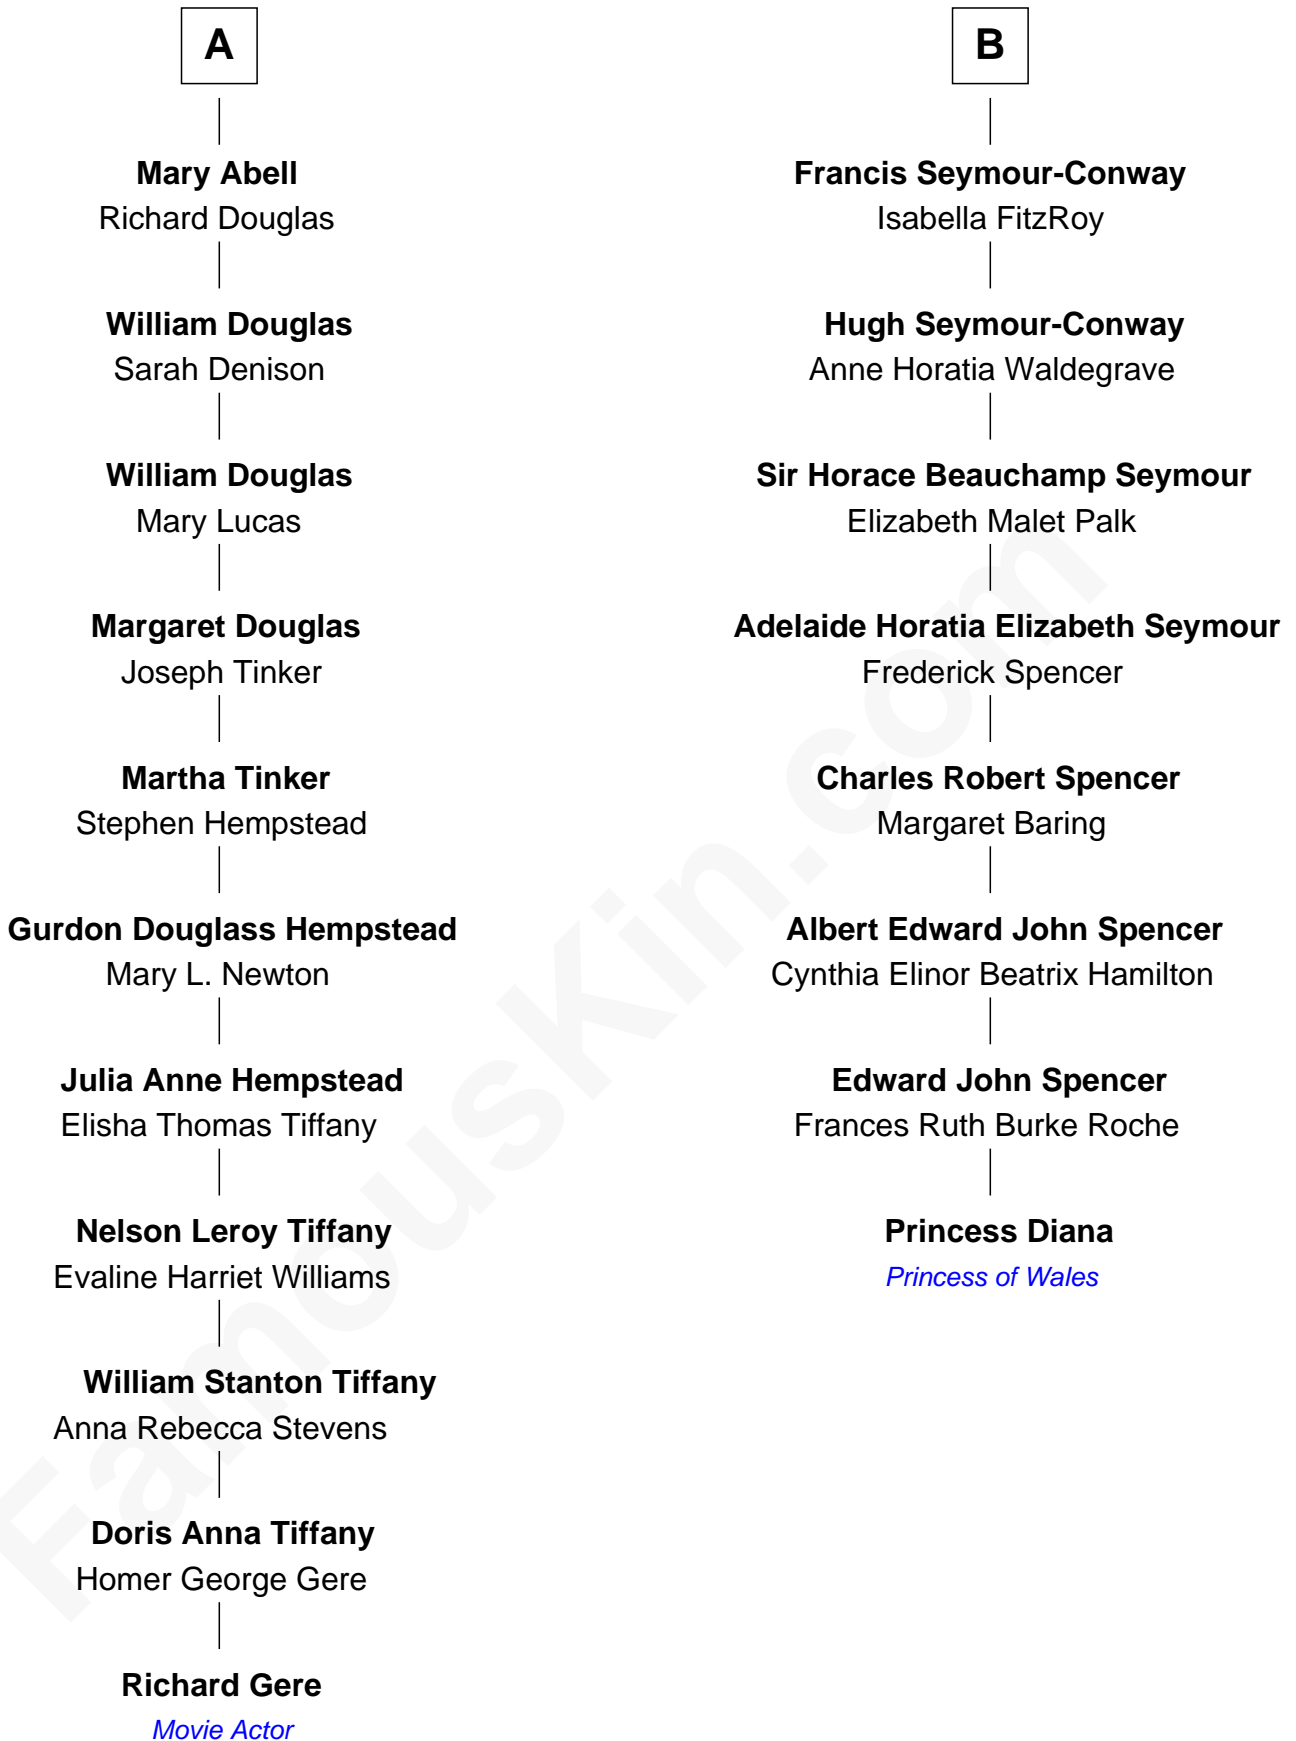

# FamousKin.com Relationship Chart of

**Richard Gere**

*Movie Actor*

14th cousin 3 times removed of

**Princess Diana**

*Princess of Wales*

**Sir John Sutton**  
Elizabeth Berkeley

Richard Gere photo by [Francesco \(spaceodissey\)](#) [\(CC BY 2.0\)](#)