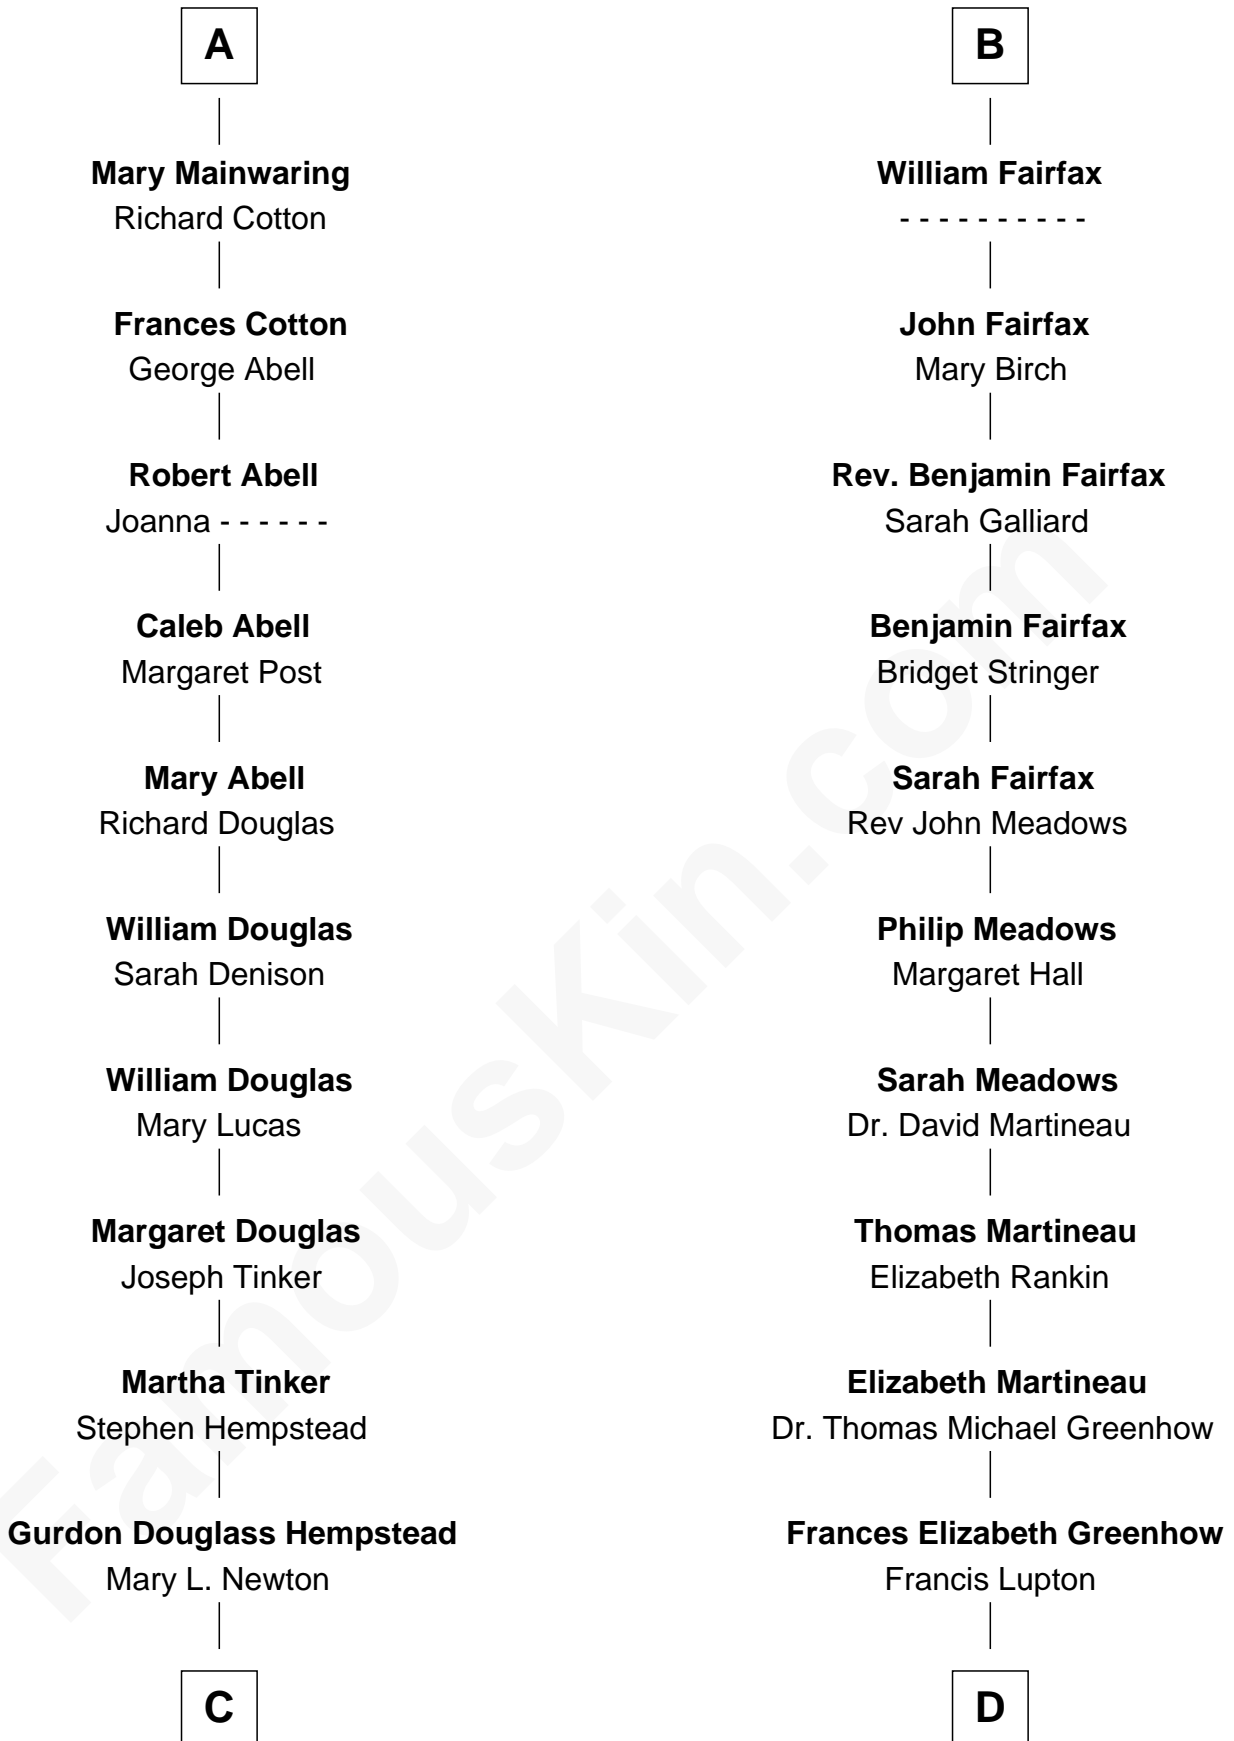

# FamousKin.com Relationship Chart of

**Richard Gere**

*Movie Actor*

21st cousin of

**Catherine Middleton**

*Princess of Wales*

**Sir Thomas de Beauchamp**

Katherine de Mortimer

**Sir William Beauchamp**

Joan Fitzalan

**Joan Beauchamp**

James Butler

**Elizabeth Butler**

John Talbot

**Ann Talbot**

Sir Henry Vernon

**Elizabeth Vernon**

Sir Robert Corbet

**Dorothy Corbet**

Sir Richard Mainwaring

**Sir Arthur Mainwaring**

Margaret Mainwaring

**A**

**Philippa de Beauchamp**

Sir William Gascoigne

**Sir William Gascoigne**

Margaret Percy

**Agnes Gascoigne**

Sir Thomas Fairfax

**B**

**C**

**Julia Anne Hempstead**