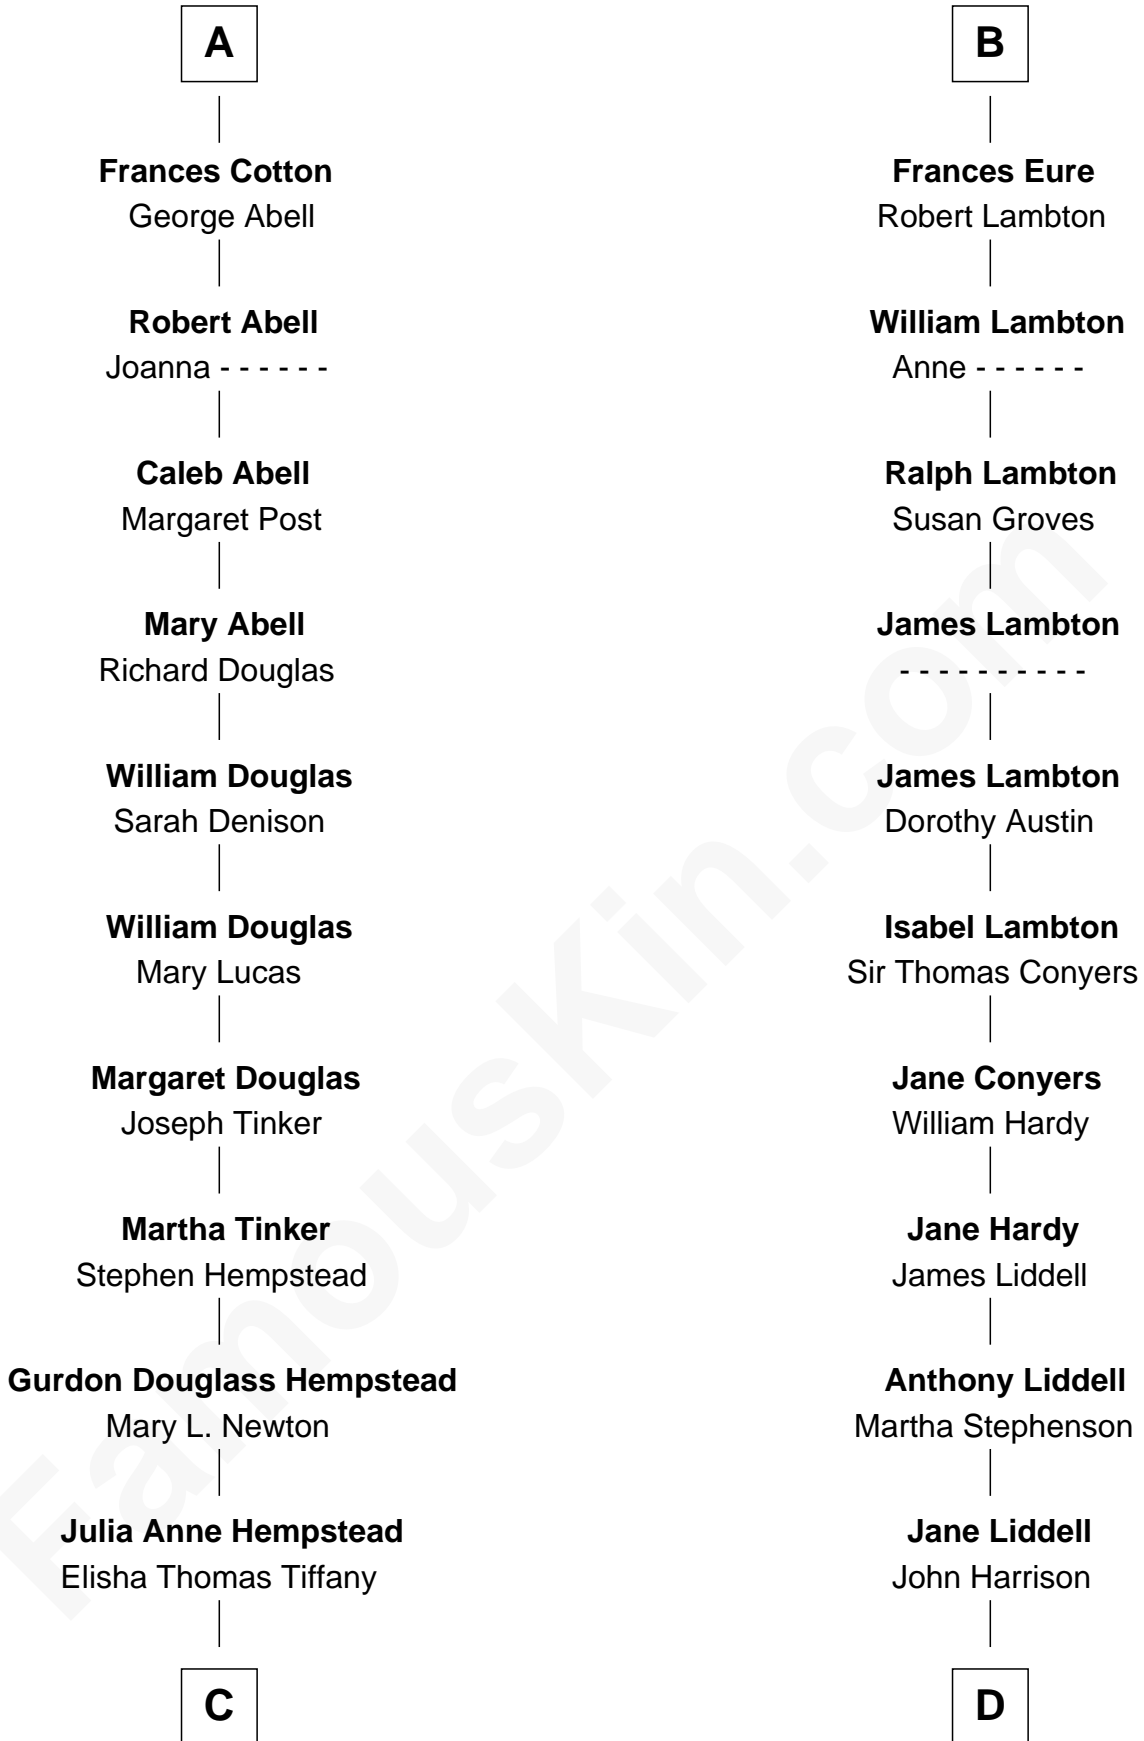

FamousKin.com Relationship Chart of

Richard Gere

Movie Actor

20th cousin 1 time removed of

Catherine Middleton

Princess of Wales

Sir Philip le Despencer

Elizabeth - - - - -

Cecily Mainwaring

John Cotton

Sir George Cotton

Mary Onley

Richard Cotton

Mary Mainwaring

A

Sir Philip le Despencer

Muriel Hastings

Sir William Eure

Elizabeth Willoughby

Sir Ralph Eure

Margery Bowes

B

C

Nelson Leroy Tiffany
Evaline Harriet Williams