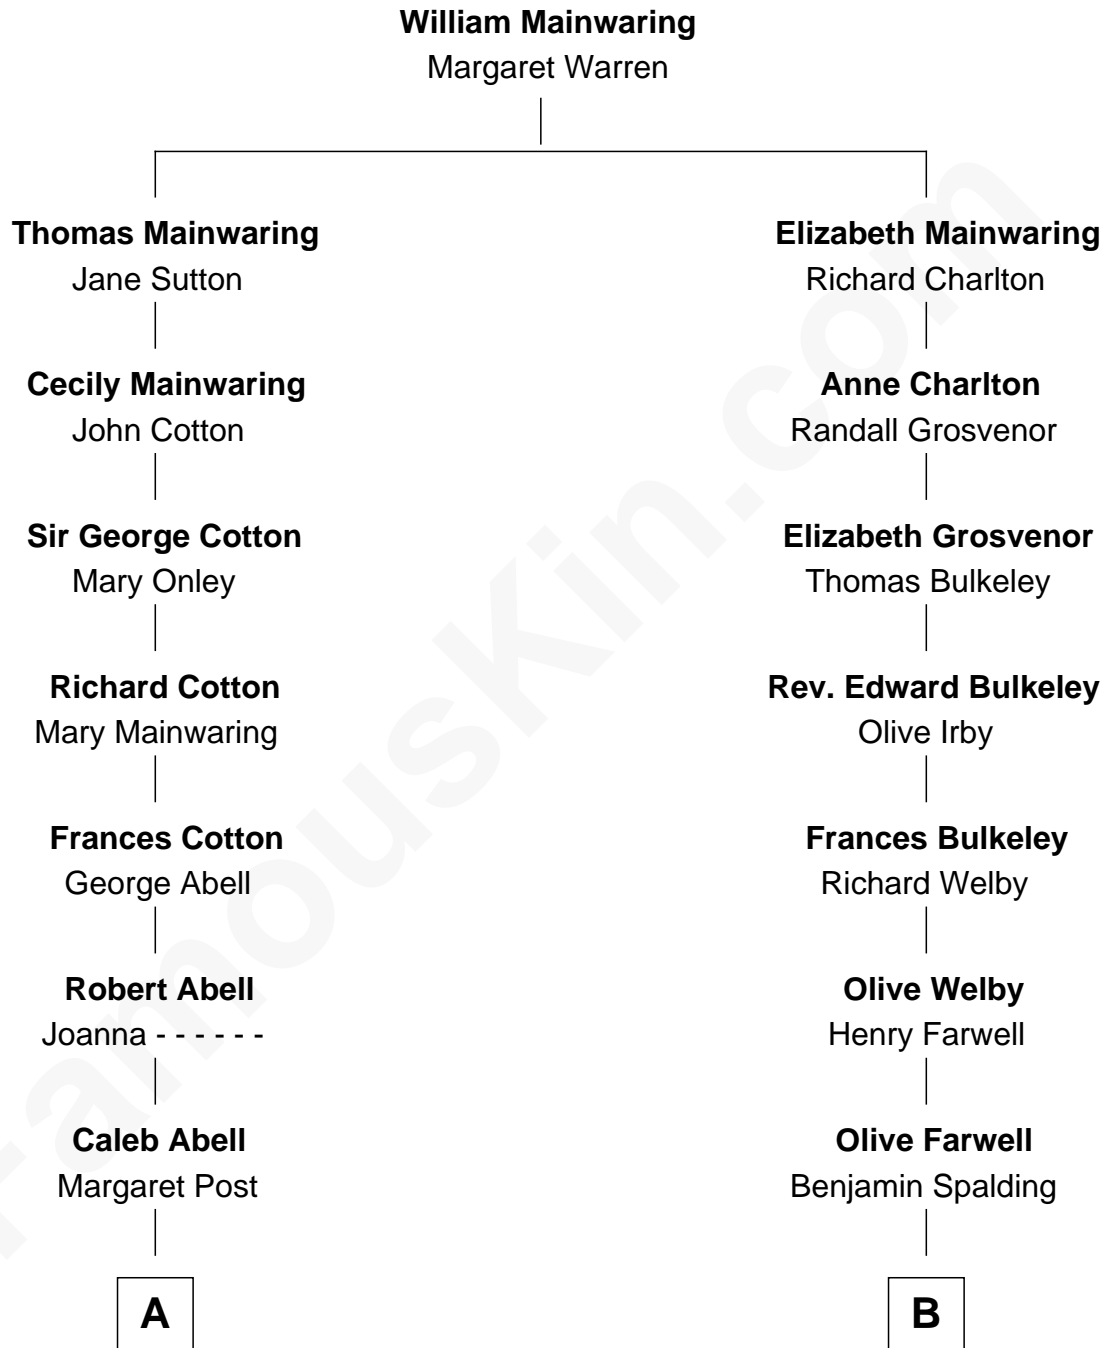

FamousKin.com
Relationship Chart of
Richard Gere
Movie Actor

12th cousin 5 times removed of
William Rufus Day
36th U.S. Secretary of State

Movie Actor

Richard Gere photo by [Francesco \(spaceodissey\)](#) [\(CC BY 2.0\)](#)