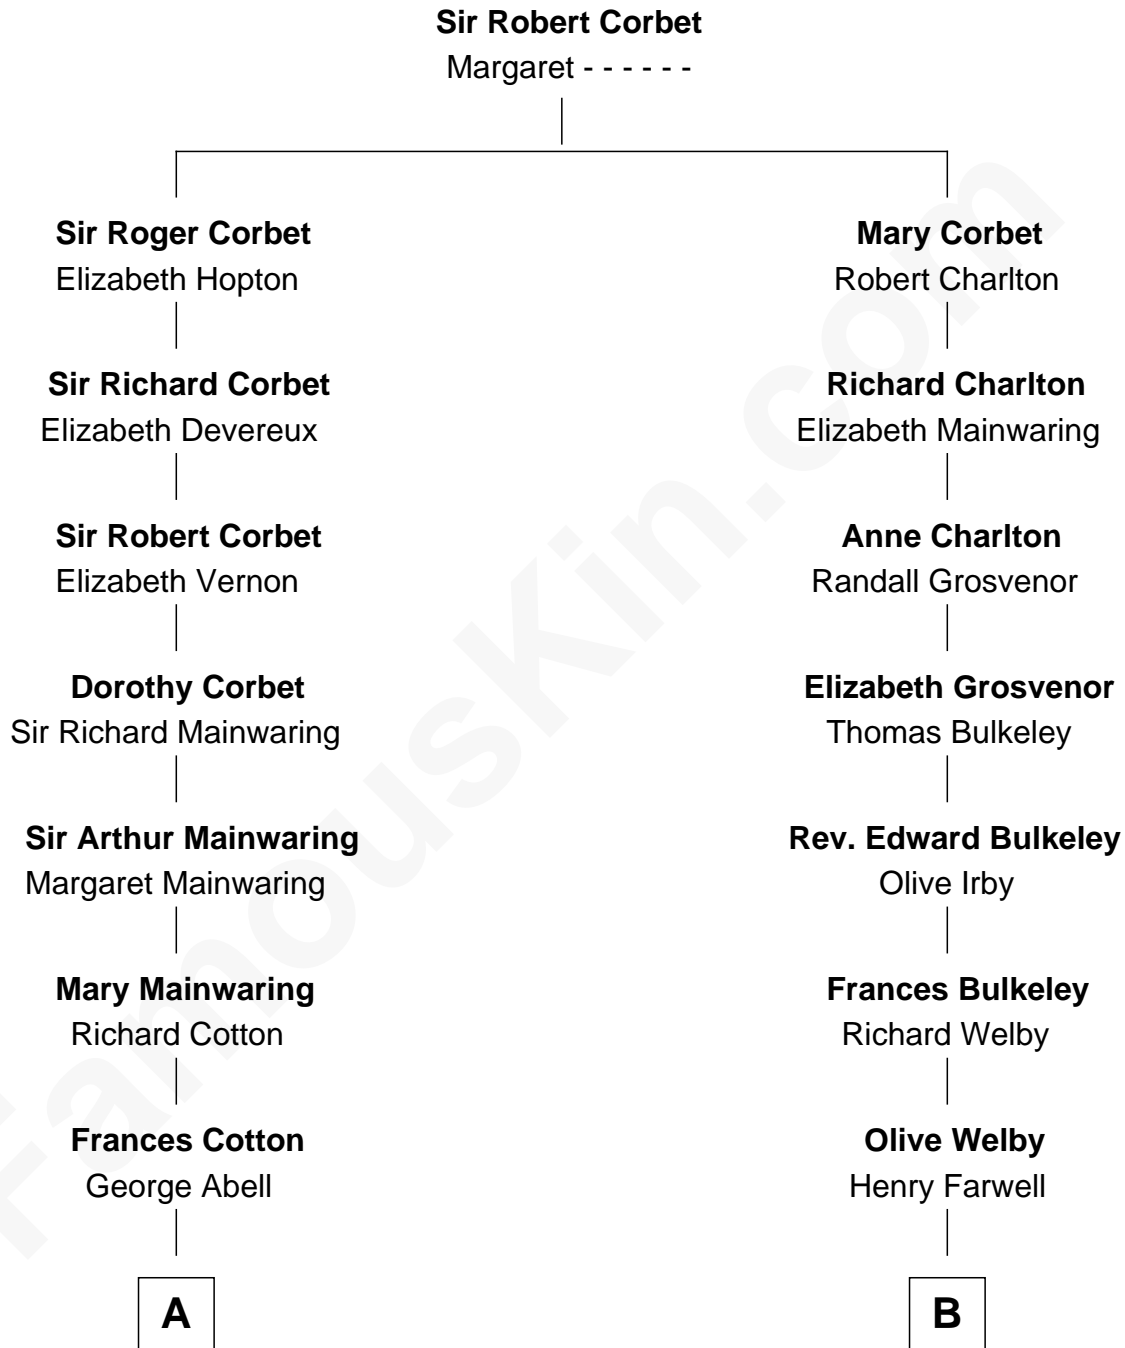

FamousKin.com
Relationship Chart of
Richard Gere
Movie Actor

13th cousin 6 times removed of
William Rufus Day
36th U.S. Secretary of State

C

William Stanton Tiffany

Anna Rebecca Stevens

Doris Anna Tiffany

Homer George Gere