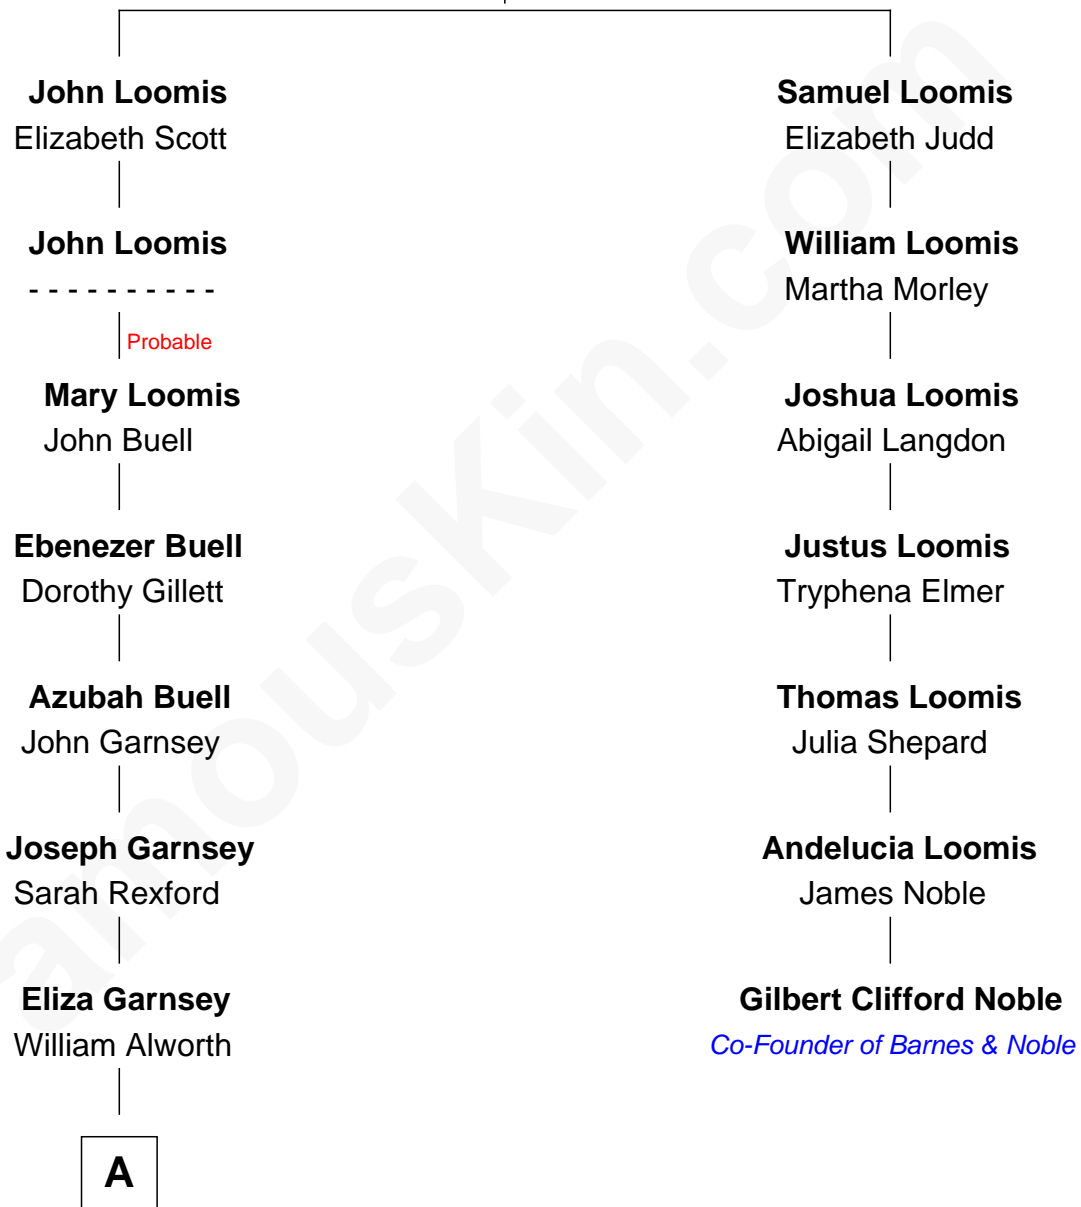

# FamousKin.com Relationship Chart of

**Richard Gere**

*Movie Actor*

6th cousin 4 times removed of

**Gilbert Clifford Noble**

*Co-Founder of Barnes & Noble*

**Joseph Loomis**

Mary White

**A**

—  
**Mary Alworth**  
George Lane Gere

—  
**Albert William Gere**  
Hazel Marjorie Snover

—  
**Homer George Gere**  
Doris Anna Tiffany

—  
**Richard Gere**  
*Movie Actor*

FamousKin.com