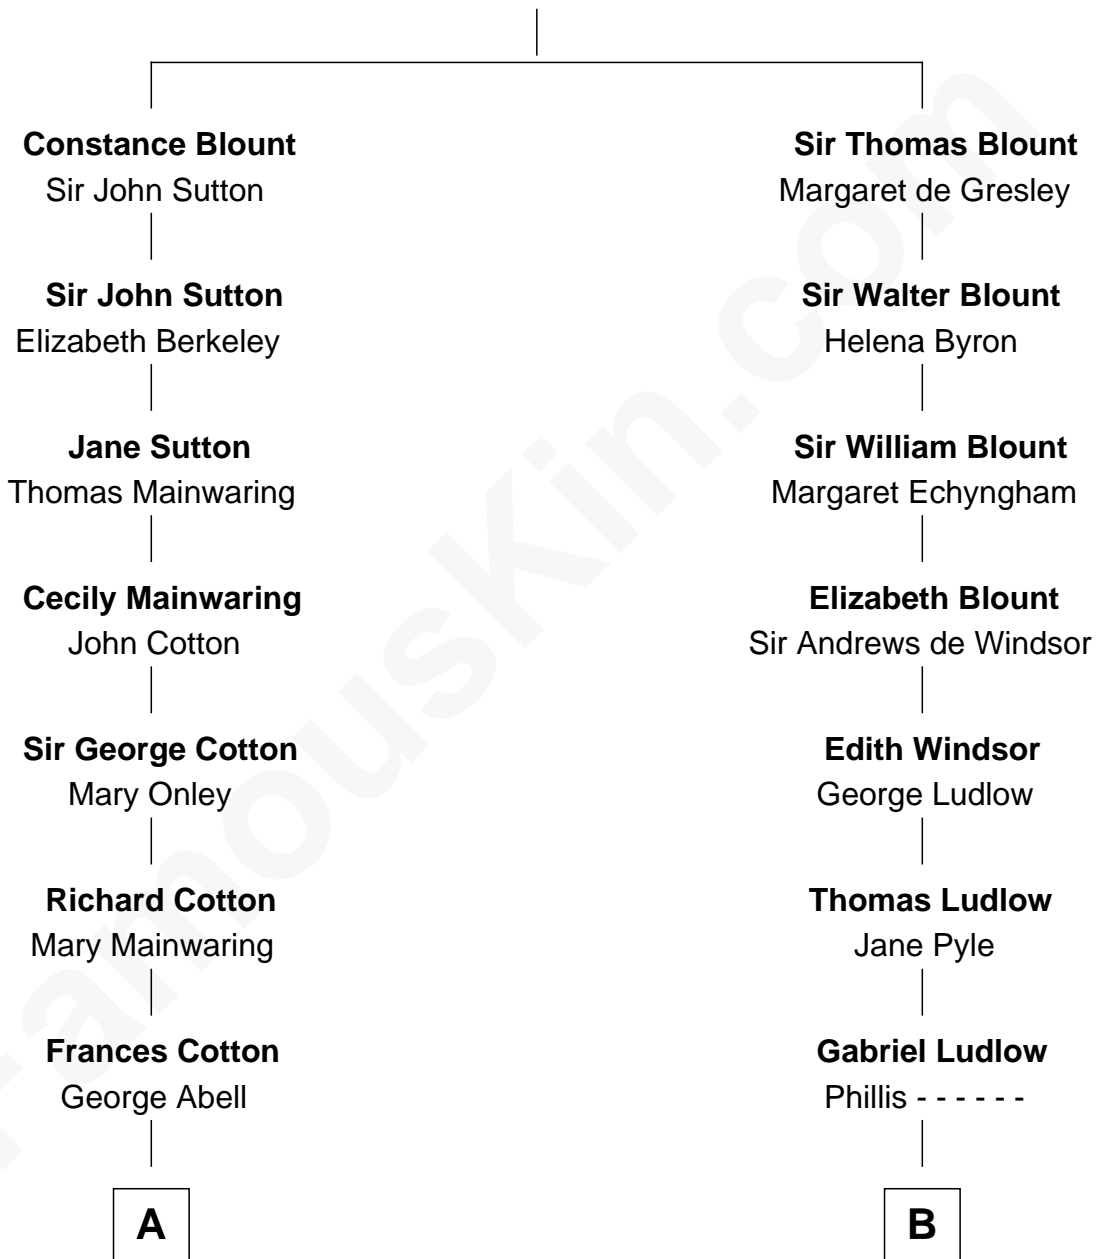

FamousKin.com Relationship Chart of

Richard Gere

Movie Actor

18th cousin 1 time removed of

Edward Norton

Movie Actor

Sir Walter Blount

Sancha de Ayala

FamousKin.com