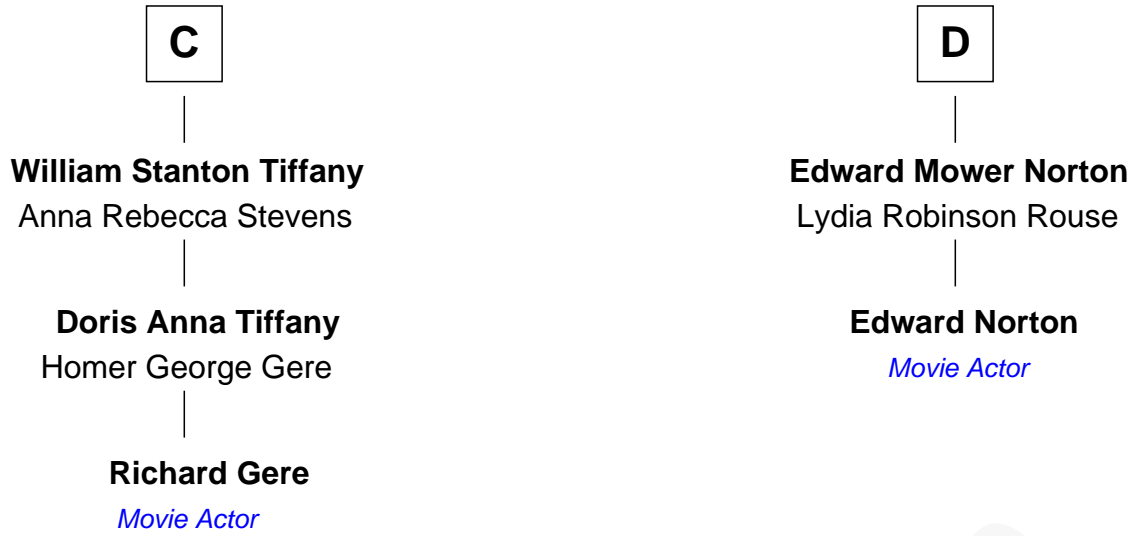

FamousKin.com Relationship Chart of

Richard Gere

Movie Actor

18th cousin 1 time removed of

Edward Norton

Movie Actor

Sir Walter Blount

Sancha de Ayala

FamousKin.com