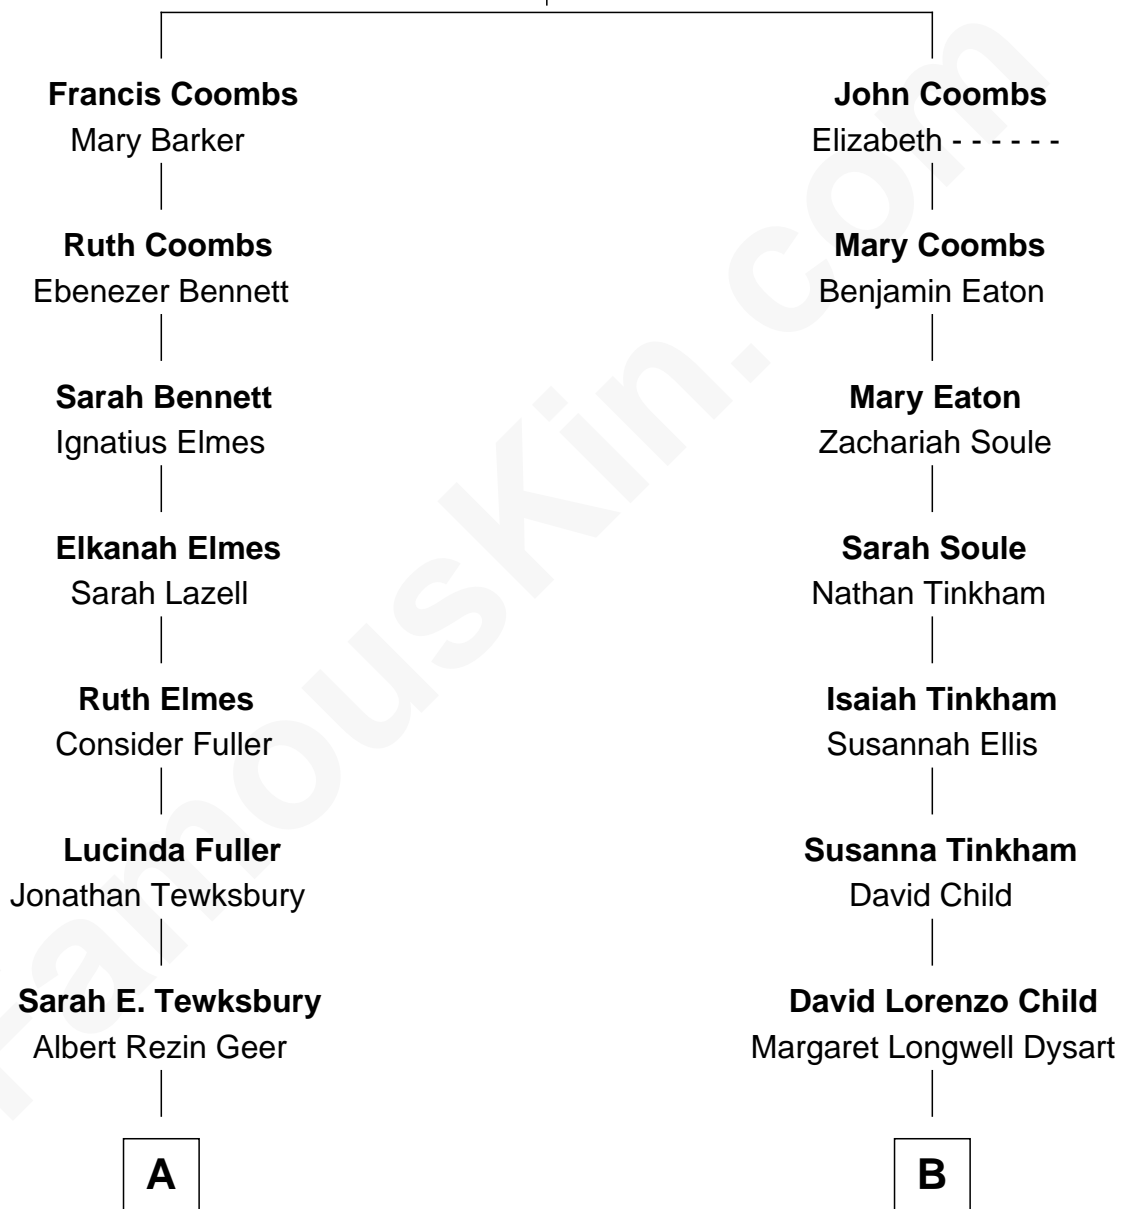

# FamousKin.com Relationship Chart of

**Richard Gere**

*Movie Actor*

10th cousin of

**Dick Van Dyke**

*TV Actor - "The Dick Van Dyke Show"*

**John Coombs**

Sarah Priest

**A**

**George Lane Gere**

Mary Alworth

**Albert William Gere**

Hazel Marjorie Snover

**Homer George Gere**

Doris Anna Tiffany

**Richard Gere**

*Movie Actor*

**B**

**Susan Elizabeth Child**

Ninian Alphonse McCord

**Charles Cornelius McCord**

Adeline Verinda Neal

**Hazel Victoria McCord**

Loren Wayne Van Dyke

**Dick Van Dyke**

*TV Actor - "The Dick Van Dyke Show"*