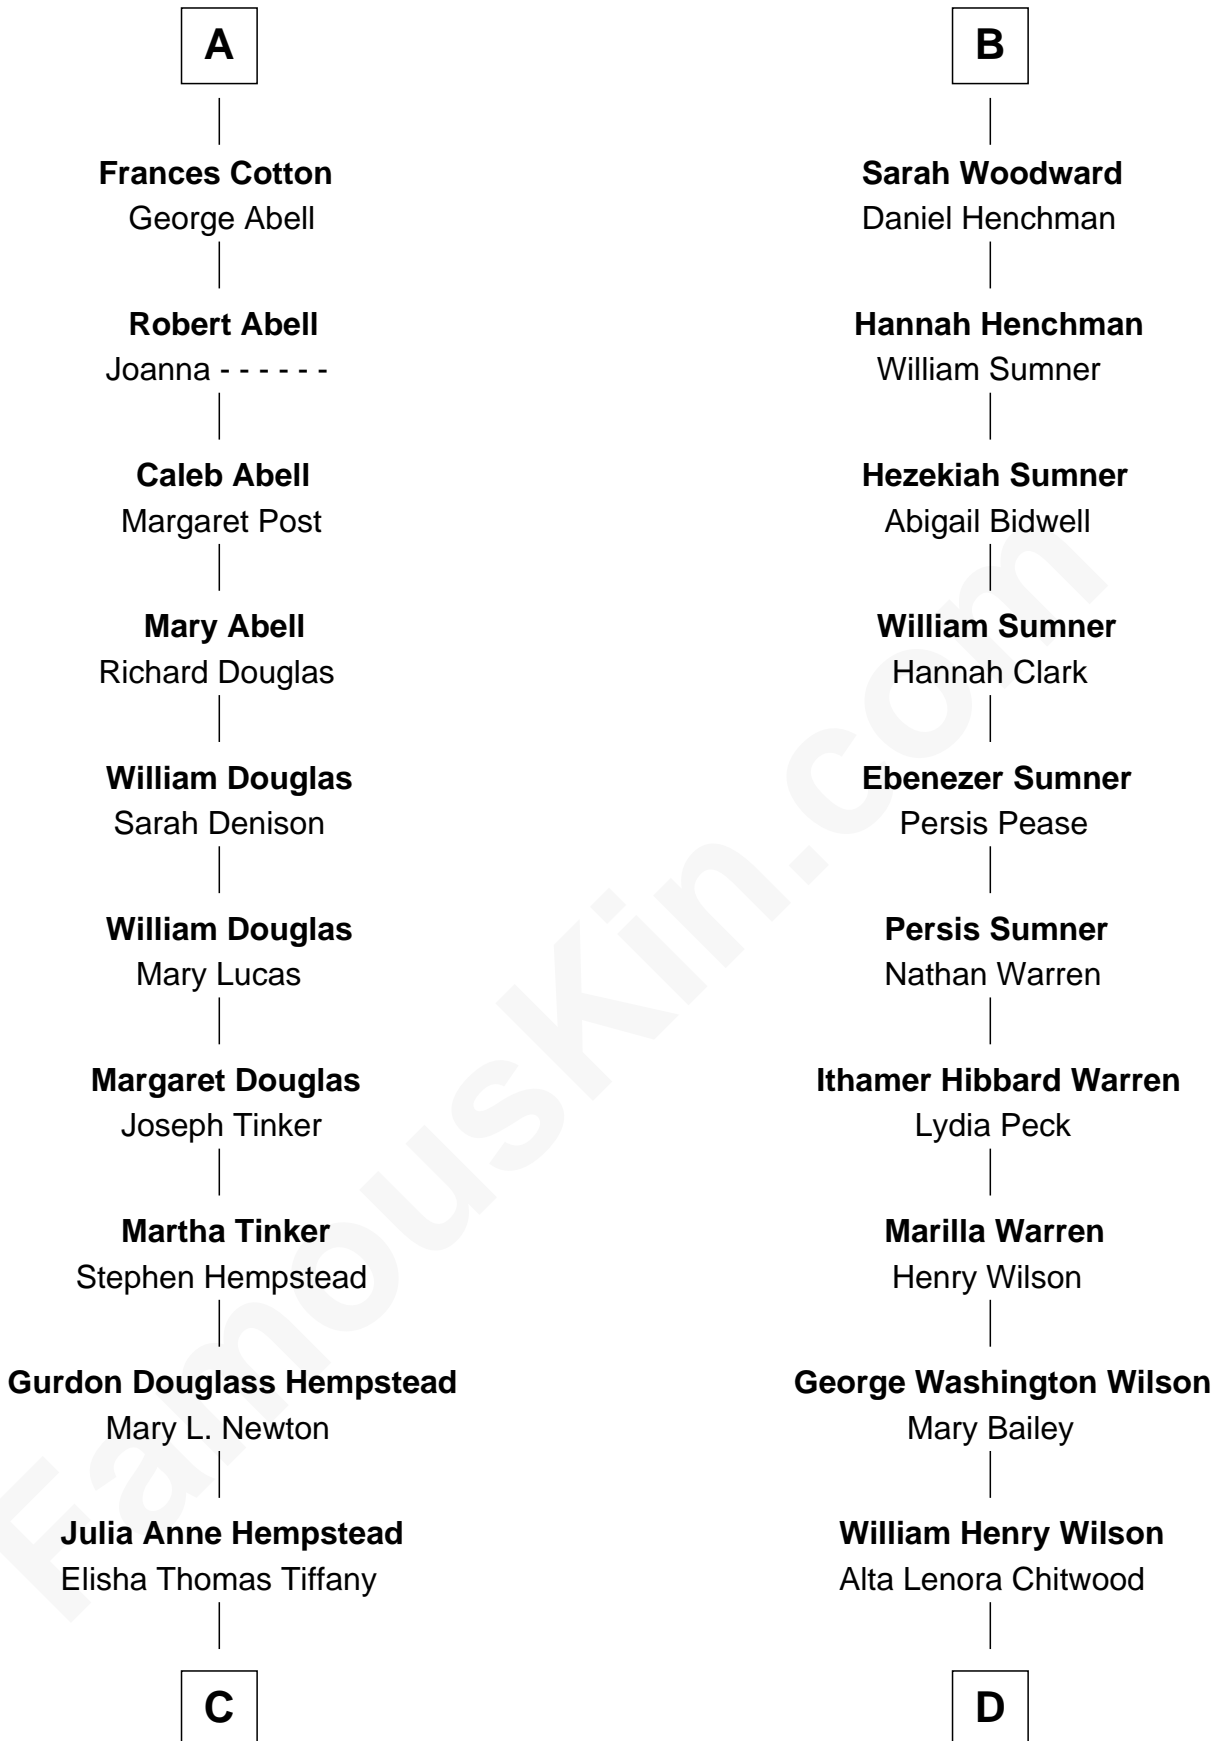

FamousKin.com Relationship Chart of

Richard Gere

Movie Actor

19th cousin 1 time removed of

Mike Love

Co-Founder of The Beach Boys

Sir Walter Devereux

Elizabeth Bromwich

C

Nelson Leroy Tiffany
Evaline Harriet Williams

William Stanton Tiffany
Anna Rebecca Stevens

Doris Anna Tiffany
Homer George Gere

Richard Gere
Movie Actor

D

William Coral Wilson
Edith Sophia Sthole

Emily Glee Wilson
Edward Milton Love