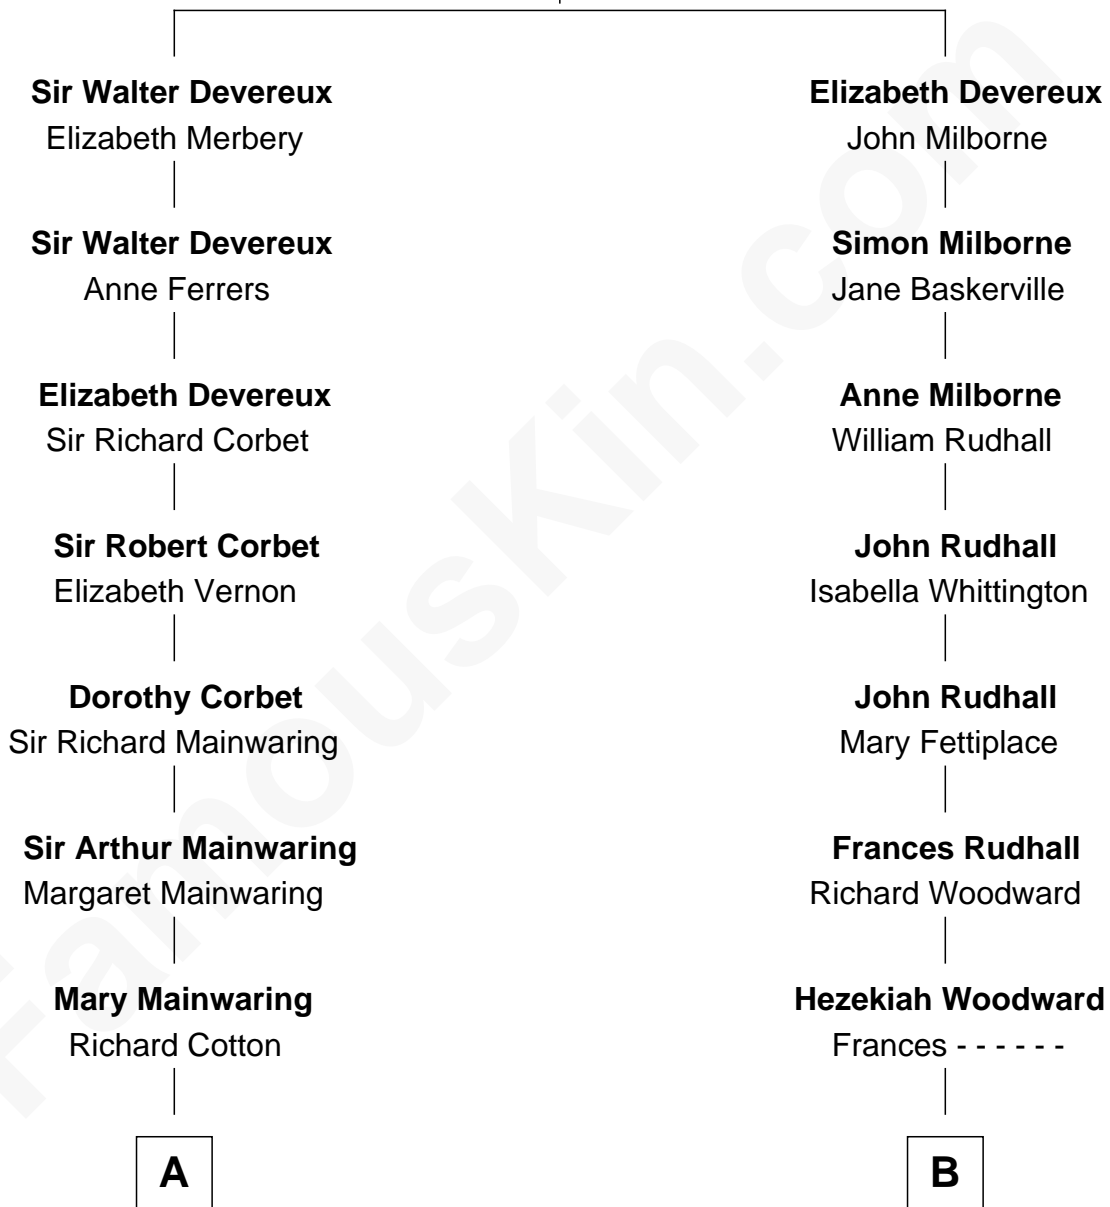

FamousKin.com Relationship Chart of

Richard Gere

Movie Actor

19th cousin 1 time removed of

Mike Love

Co-Founder of The Beach Boys

Sir Walter Devereux

Elizabeth Bromwich

C

Nelson Leroy Tiffany
Evaline Harriet Williams

William Stanton Tiffany
Anna Rebecca Stevens

Doris Anna Tiffany
Homer George Gere

Richard Gere
Movie Actor

D

William Coral Wilson
Edith Sophia Sthole

Emily Glee Wilson
Edward Milton Love