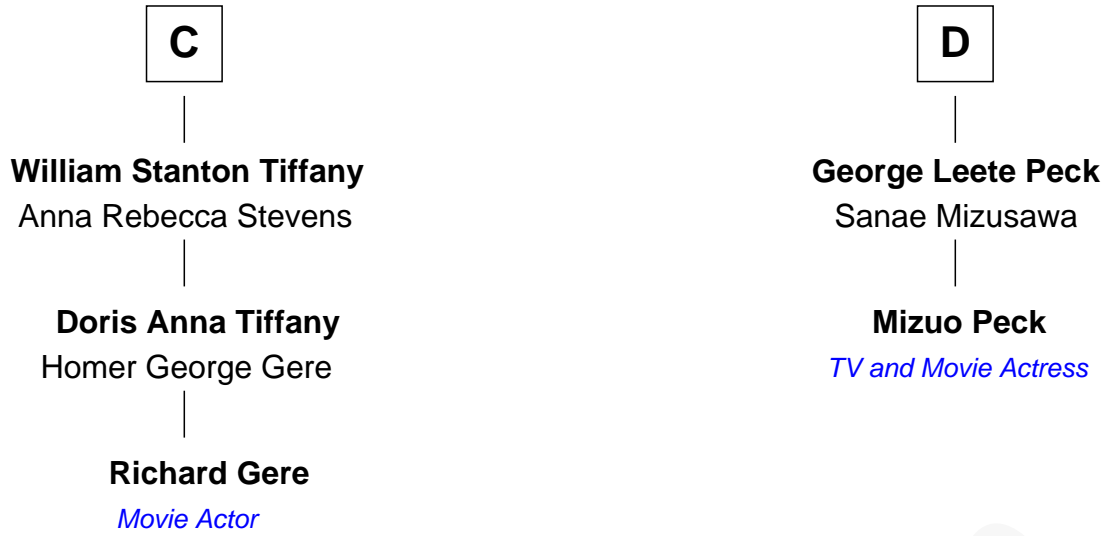

FamousKin.com Relationship Chart of

Richard Gere

Movie Actor

18th cousin 1 time removed of

Mizuo Peck

TV and Movie Actress

Sir Robert Corbet

Margaret - - - - -

FamousKin.com