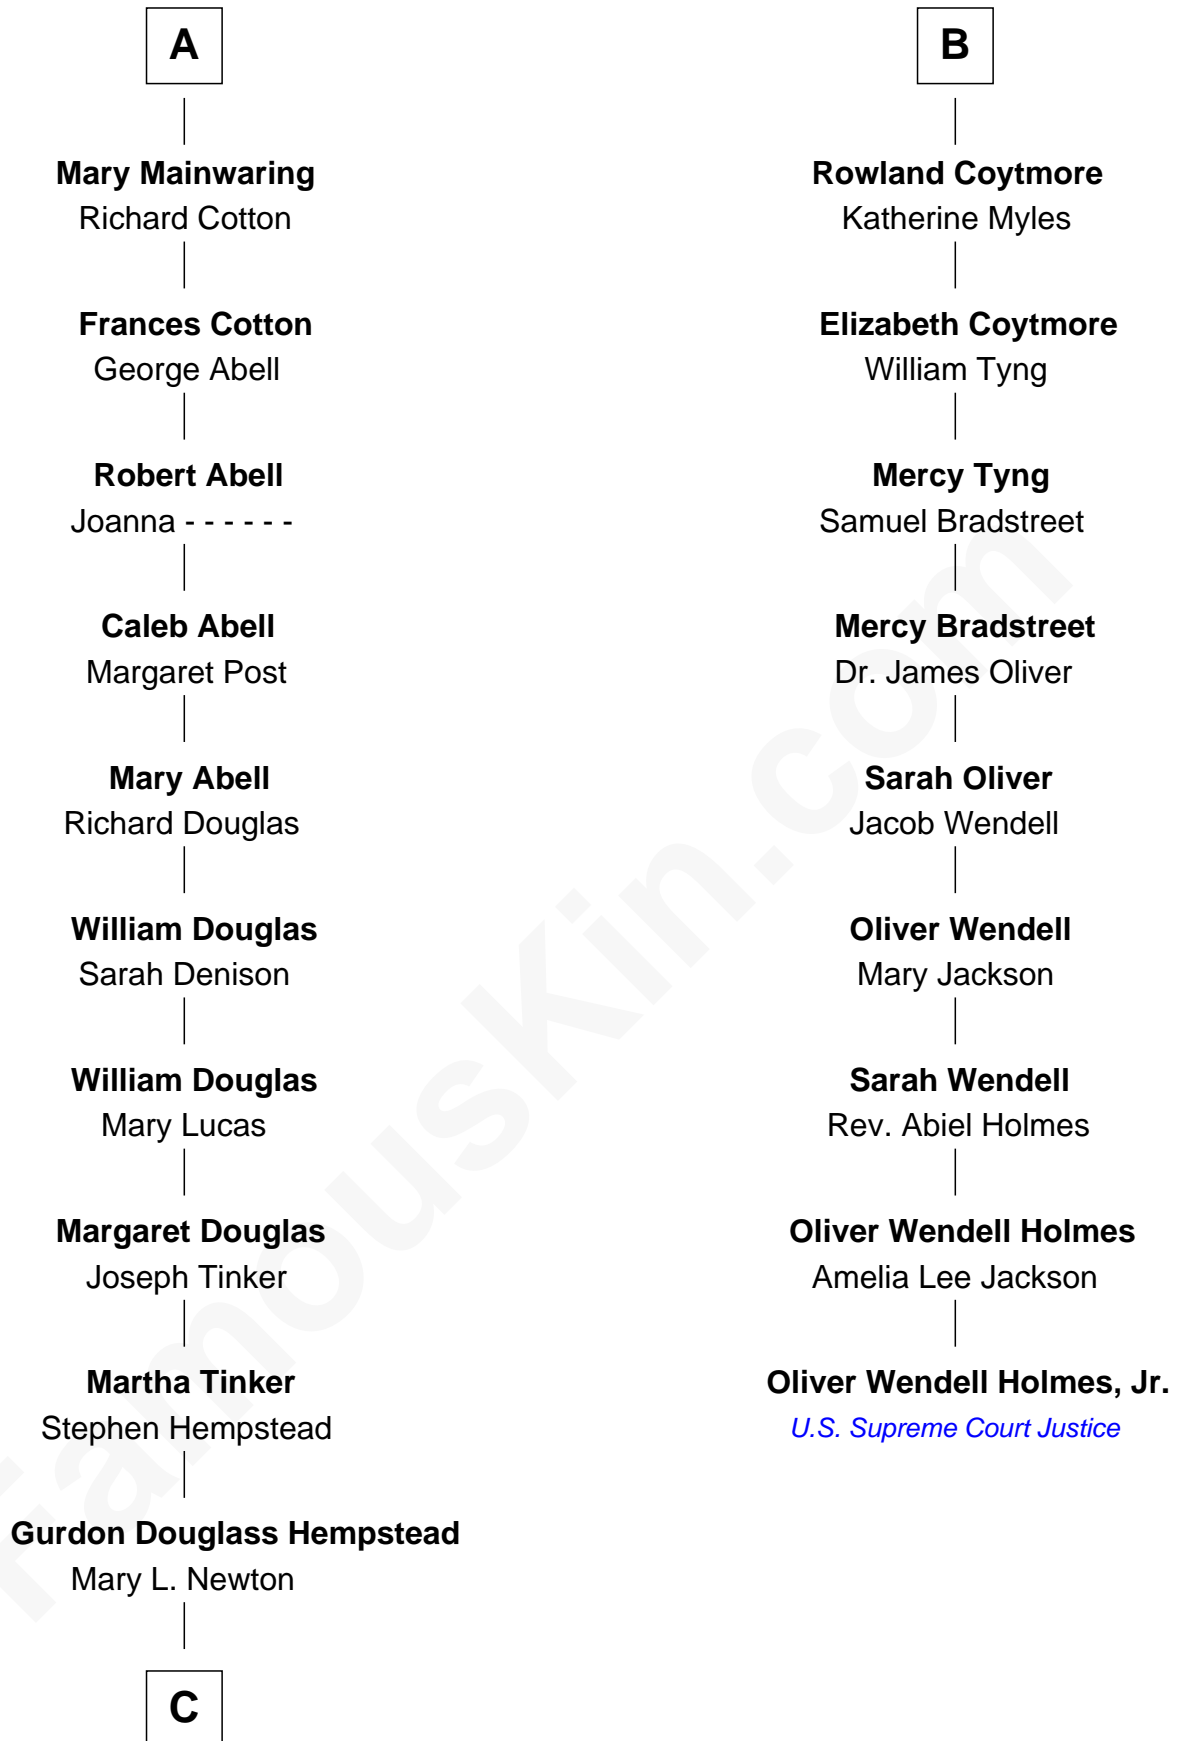

FamousKin.com
Relationship Chart of
Richard Gere
Movie Actor

15th cousin 6 times removed of
Oliver Wendell Holmes, Jr.
U.S. Supreme Court Justice

C

Julia Anne Hempstead

Elisha Thomas Tiffany

Nelson Leroy Tiffany

Evaline Harriet Williams

William Stanton Tiffany

Anna Rebecca Stevens

Doris Anna Tiffany

Homer George Gere

Richard Gere

Movie Actor

FamousKin.com