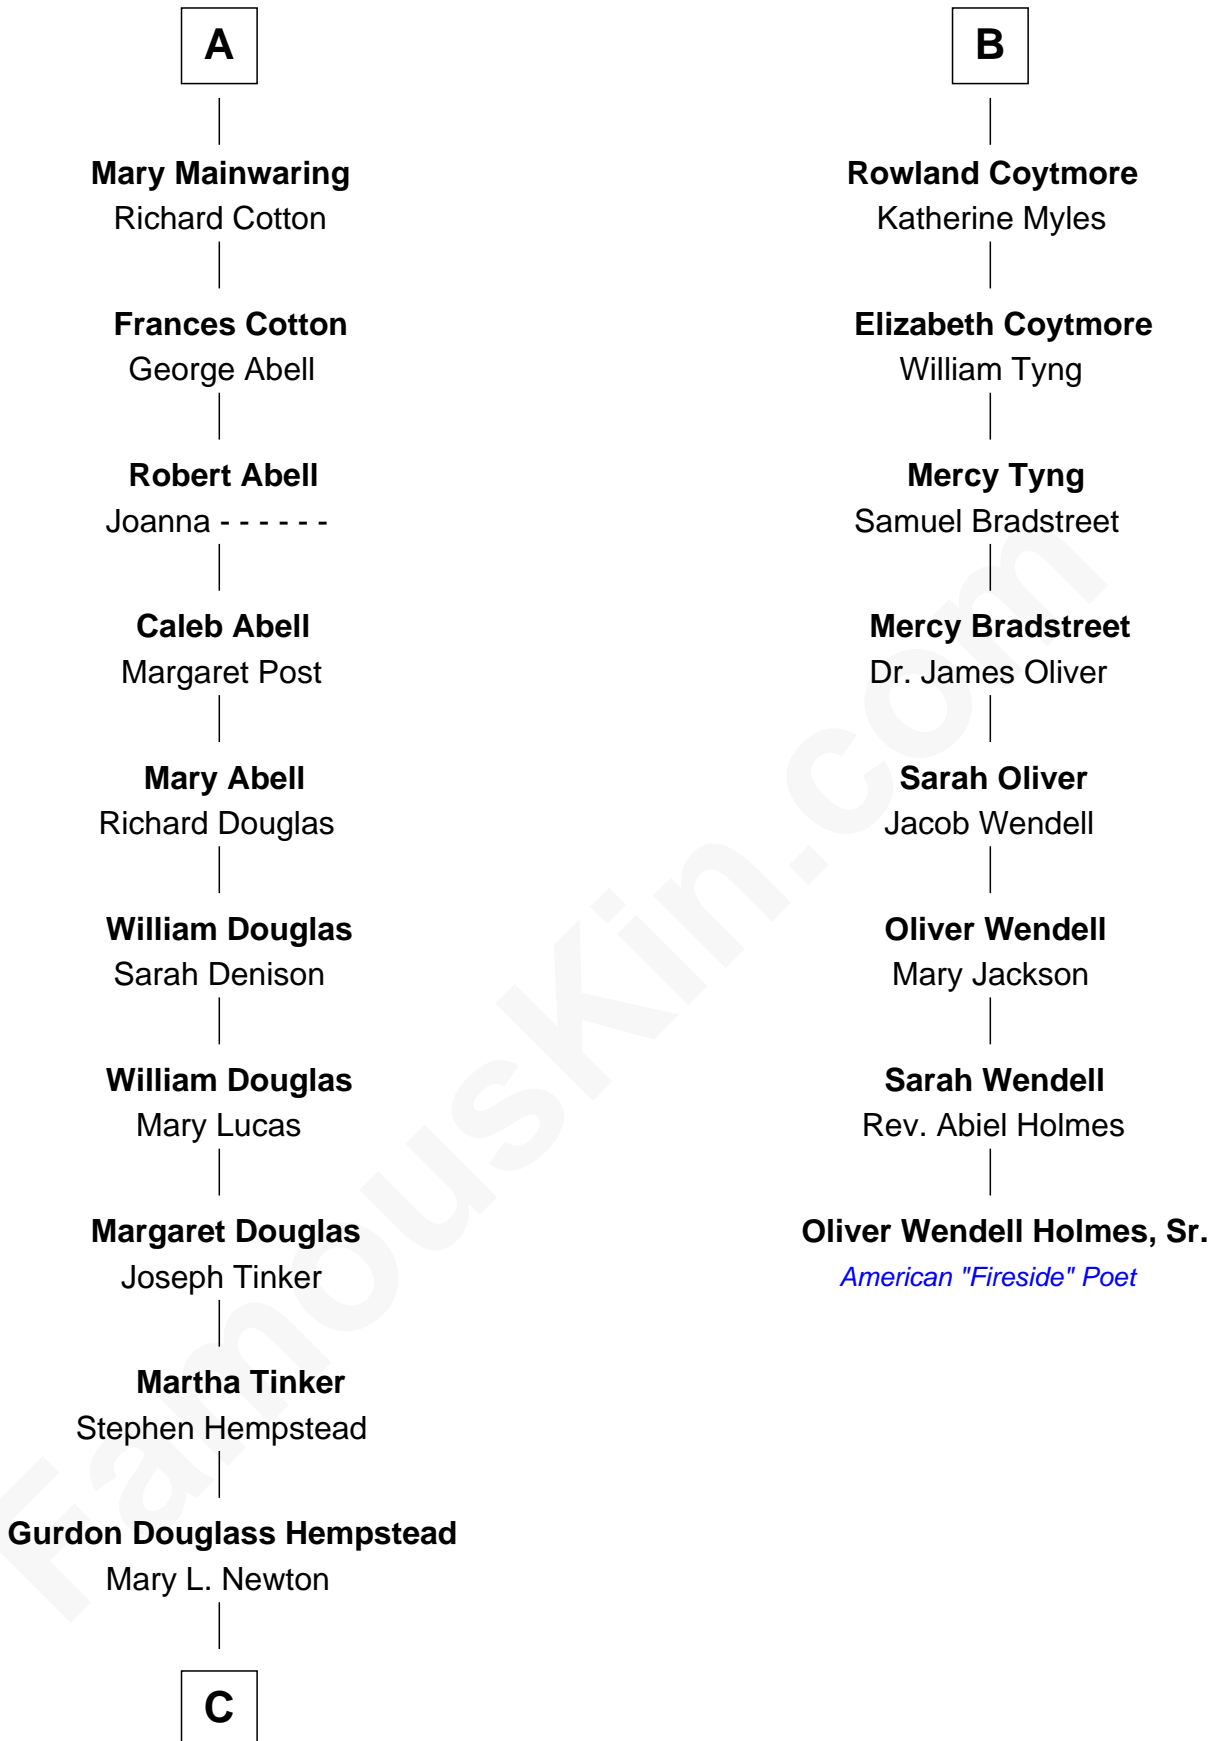

**FamousKin.com**  
**Relationship Chart of**  
**Richard Gere**  
*Movie Actor*

14th cousin 7 times removed of  
**Oliver Wendell Holmes, Sr.**  
*American "Fireside" Poet*

**C**

**Julia Anne Hempstead**

Elisha Thomas Tiffany

**Nelson Leroy Tiffany**

Evaline Harriet Williams

**William Stanton Tiffany**

Anna Rebecca Stevens

**Doris Anna Tiffany**

Homer George Gere

**Richard Gere**