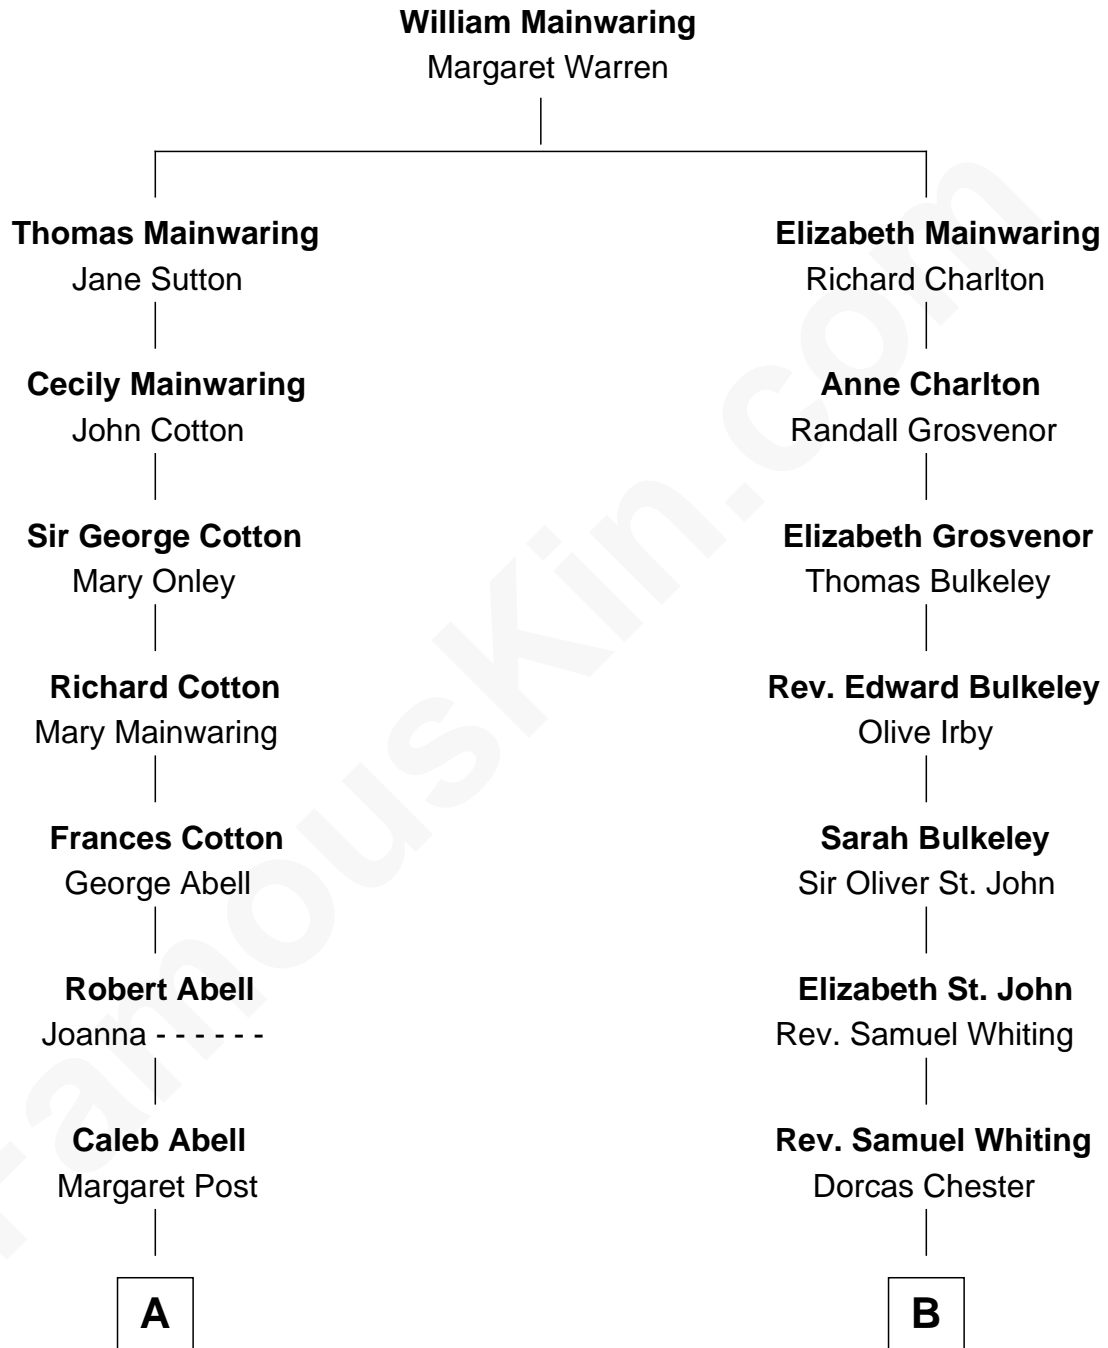

FamousKin.com
Relationship Chart of
Richard Gere
Movie Actor

15th cousin 2 times removed of
Endicott Peabody
62nd Governor of Massachusetts

Richard Gere photo by [Francesco \(spaceodissey\)](#) (CC BY 2.0)