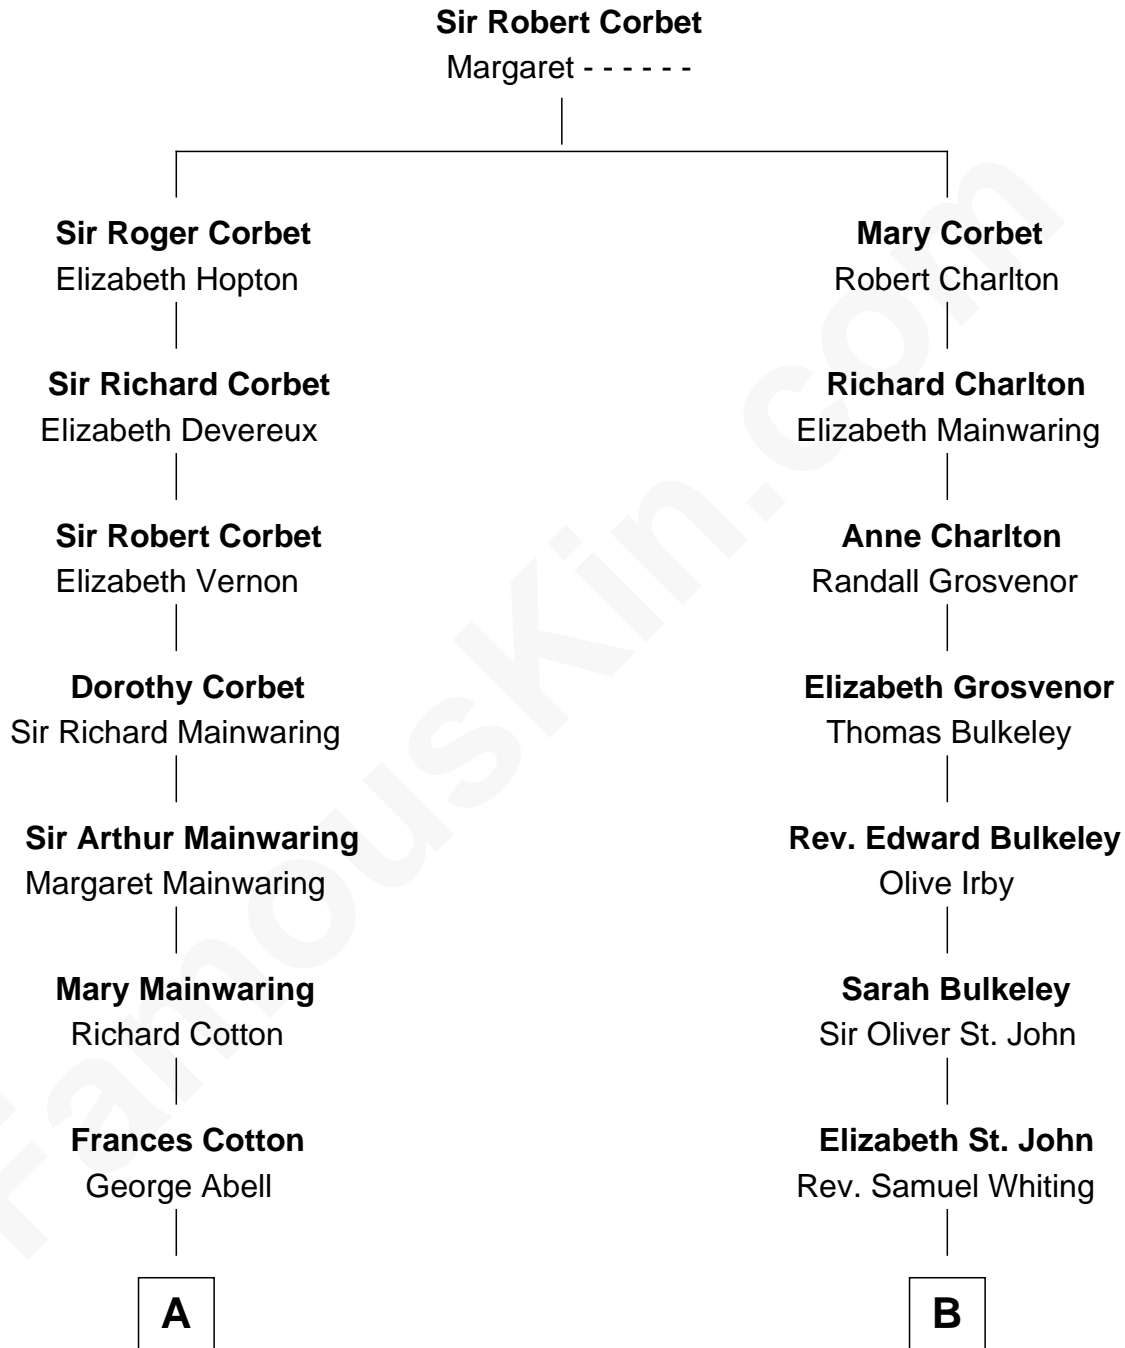

**FamousKin.com**  
**Relationship Chart of**  
**Richard Gere**  
*Movie Actor*

16th cousin 3 times removed of  
**Endicott Peabody**  
*62nd Governor of Massachusetts*

**C**

—  
**William Stanton Tiffany**

Anna Rebecca Stevens

—  
**Doris Anna Tiffany**

Homer George Gere

—  
**Richard Gere**

*Movie Actor*

FamousKin.com