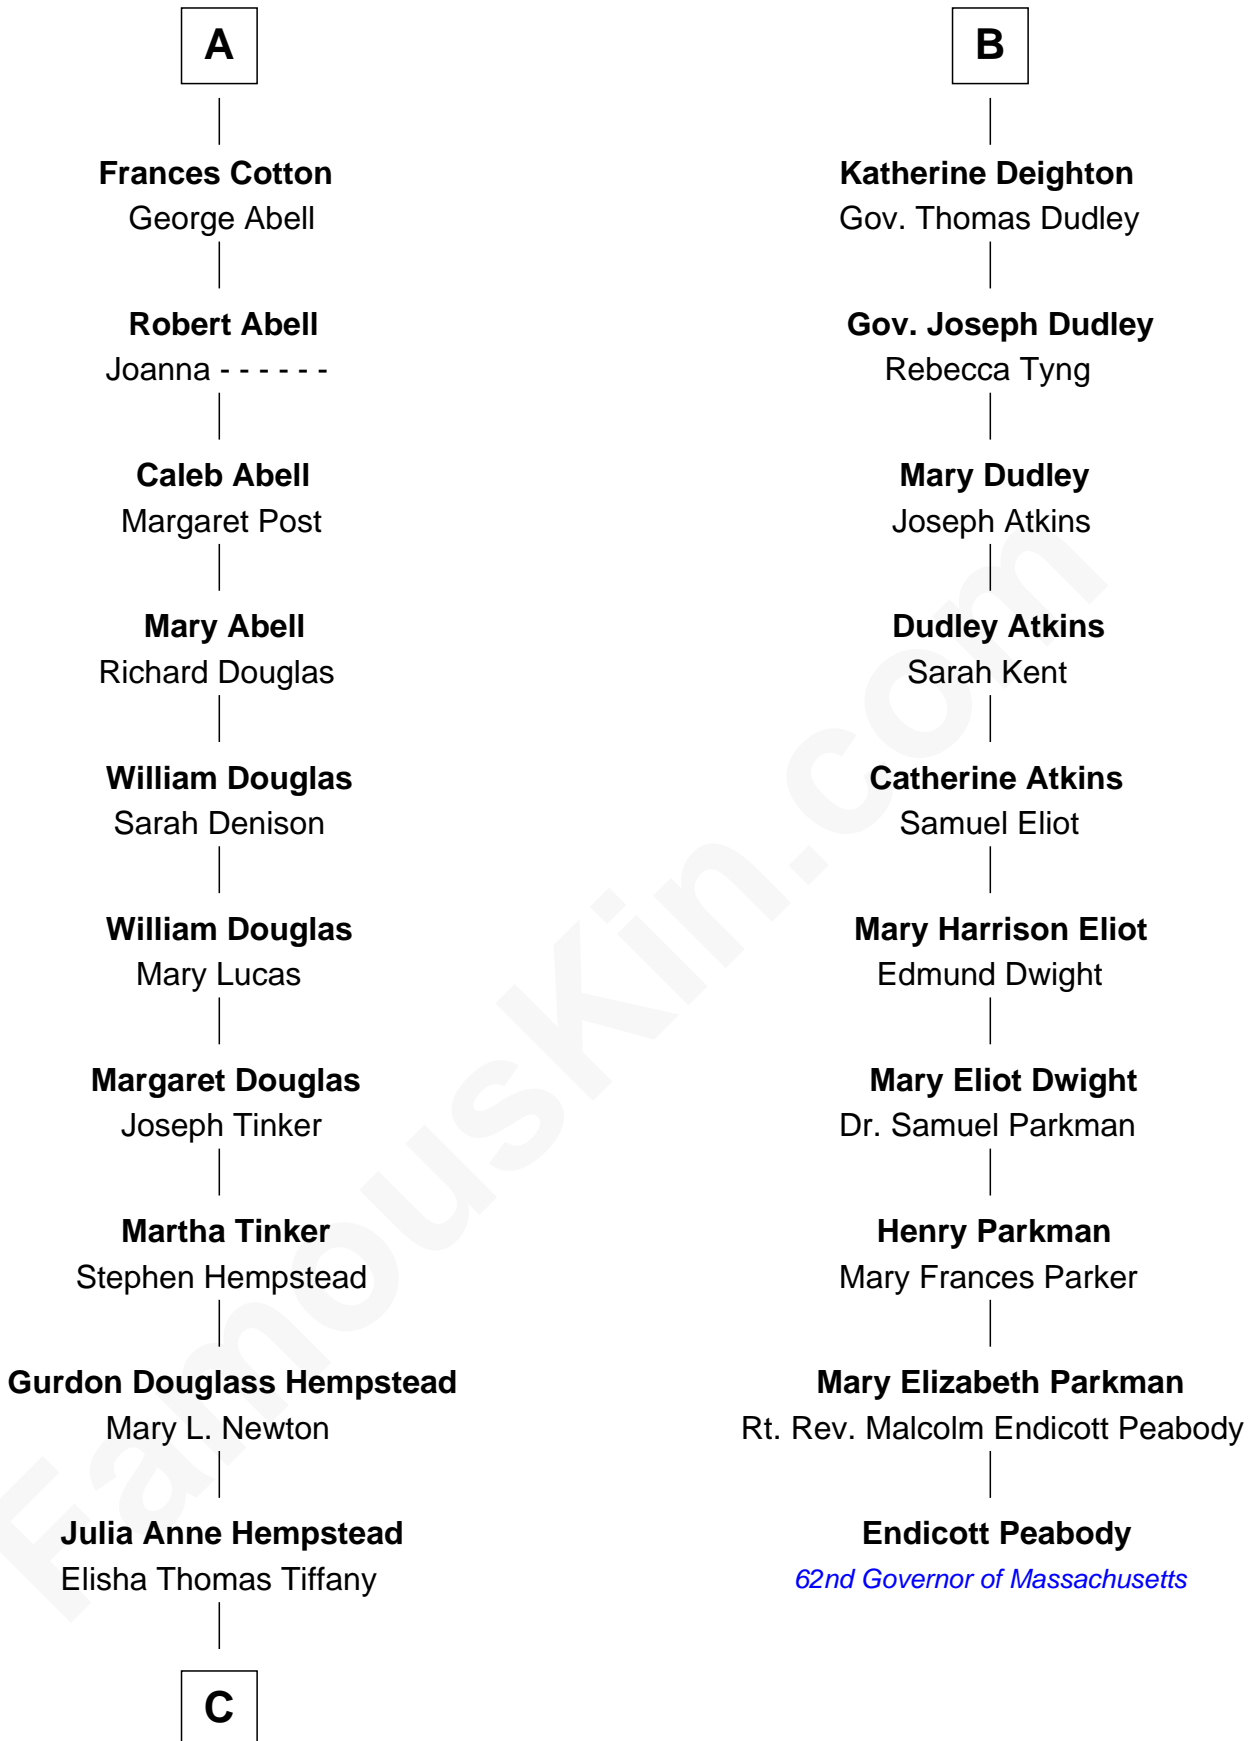

FamousKin.com
Relationship Chart of
Richard Gere
Movie Actor

16th cousin 4 times removed of
Endicott Peabody
62nd Governor of Massachusetts

C

—
Nelson Leroy Tiffany
Evaline Harriet Williams

—
William Stanton Tiffany
Anna Rebecca Stevens