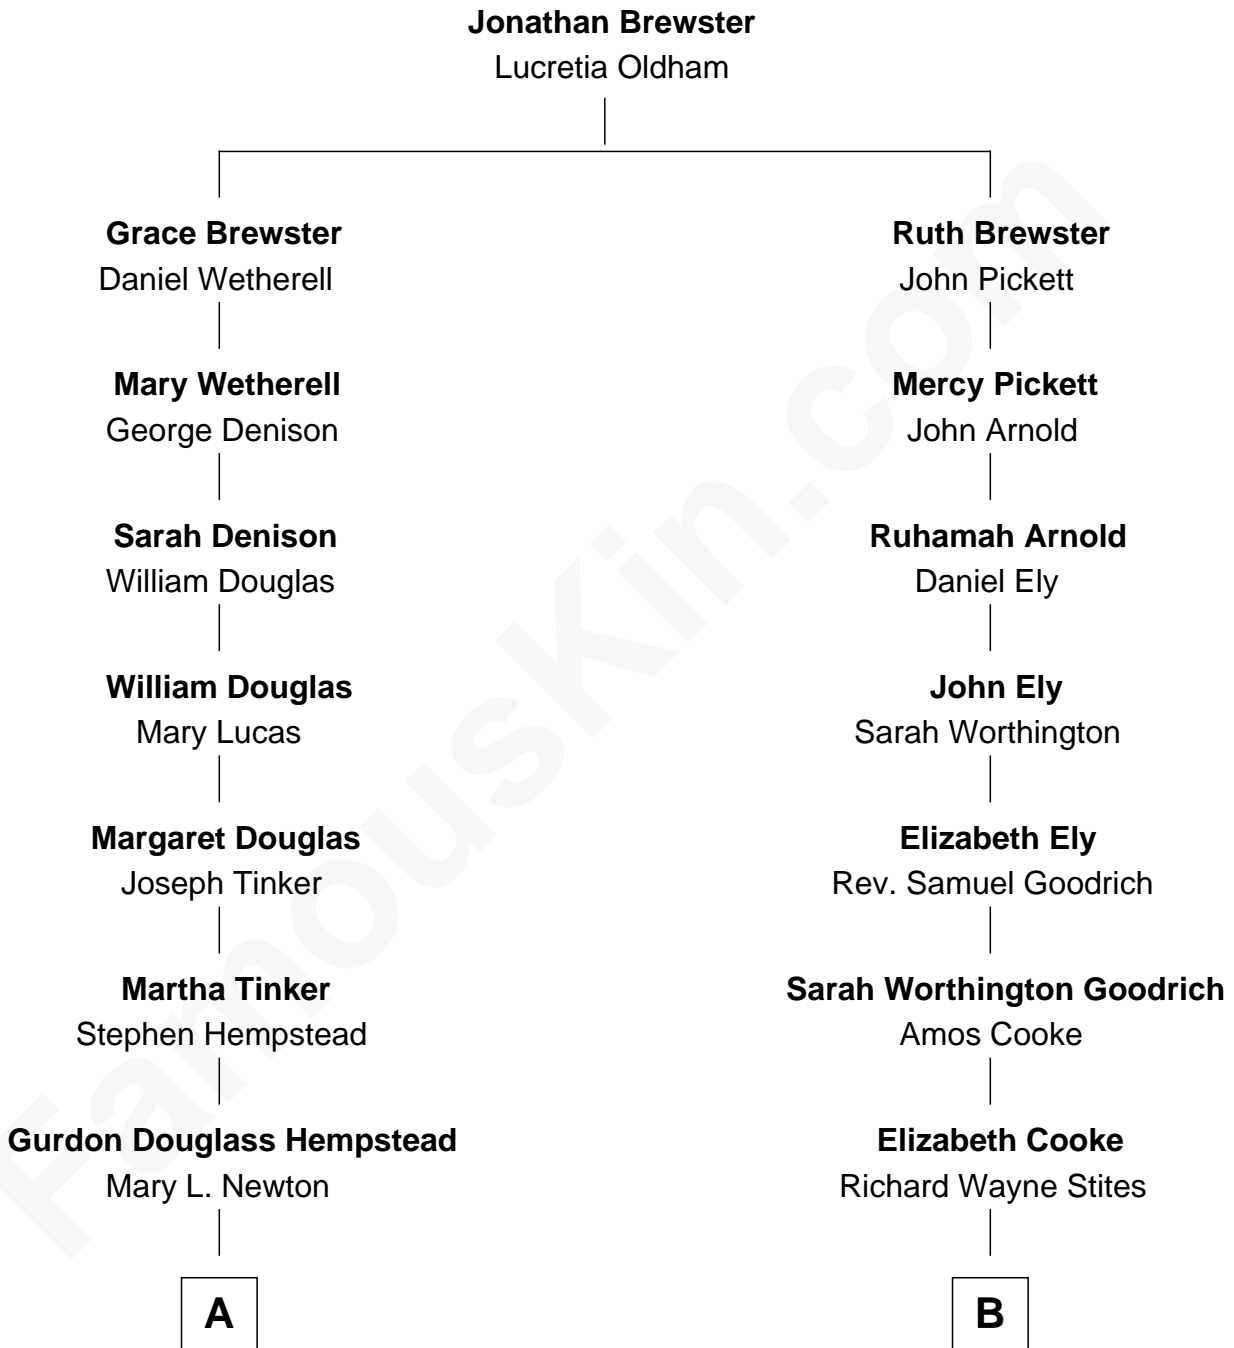

FamousKin.com Relationship Chart of

Richard Gere

Movie Actor

10th cousin 1 time removed of

Endicott Peabody

62nd Governor of Massachusetts

A

Julia Anne Hempstead
Elisha Thomas Tiffany

Nelson Leroy Tiffany
Evaline Harriet Williams

William Stanton Tiffany
Anna Rebecca Stevens

Doris Anna Tiffany
Homer George Gere

Richard Gere
Movie Actor

B

Elizabeth Wolcott Stites
Cortlandt Parker

Mary Frances Parker
Henry Parkman