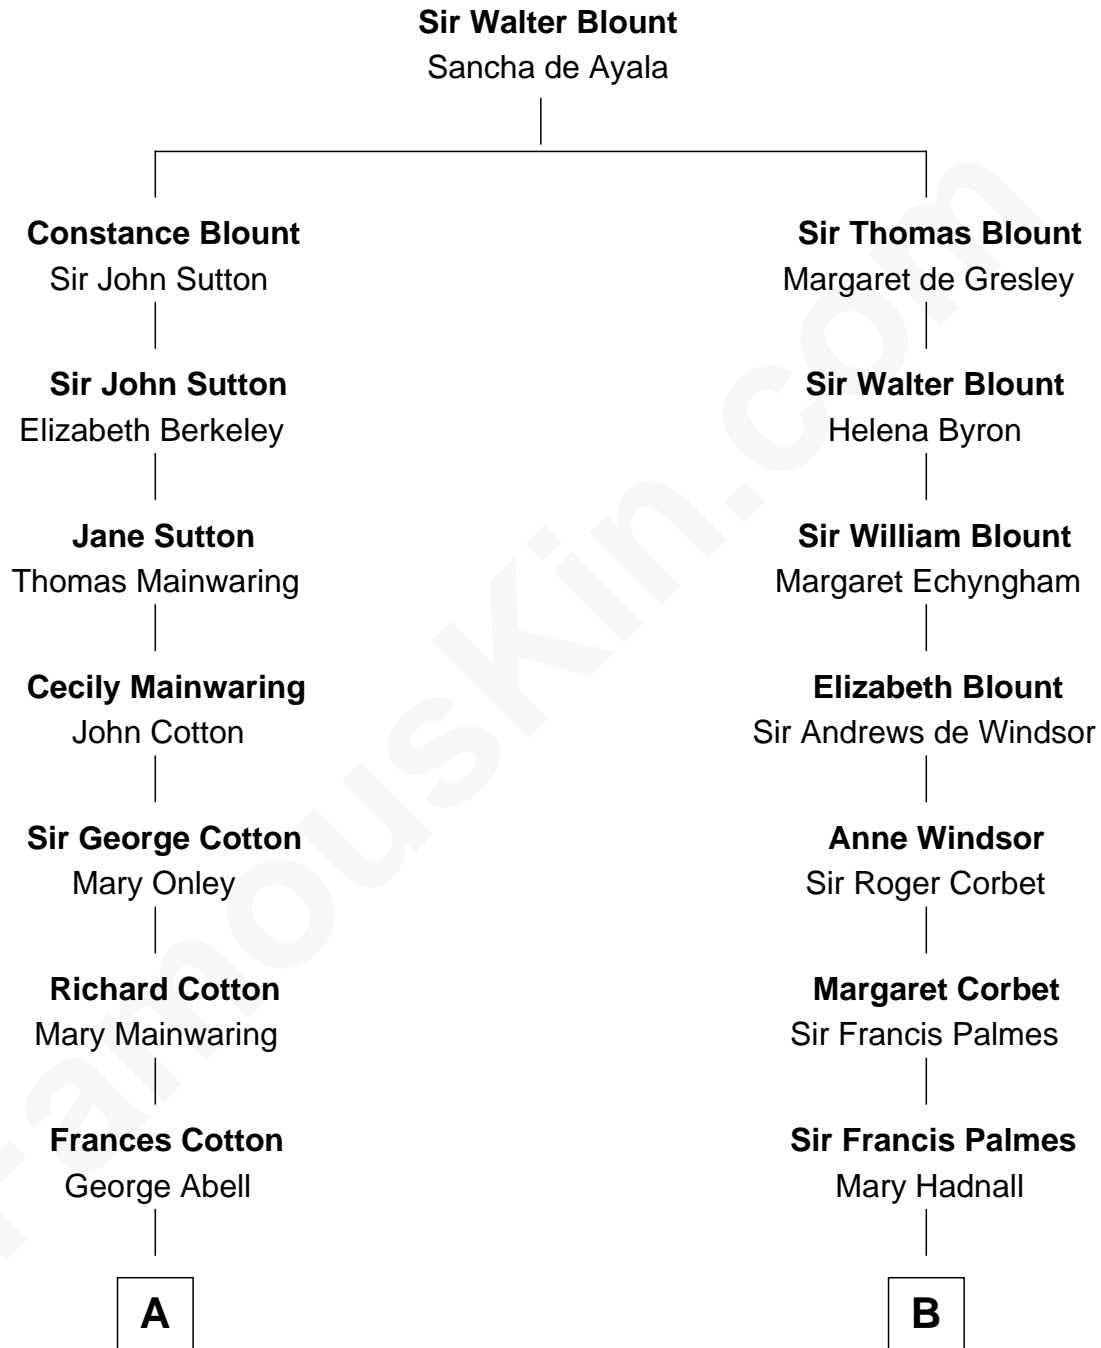

FamousKin.com
Relationship Chart of
Richard Gere
Movie Actor

14th cousin 5 times removed of
James Russell Lowell
American "Fireside" Poet

C

—
William Stanton Tiffany

Anna Rebecca Stevens

—
Doris Anna Tiffany